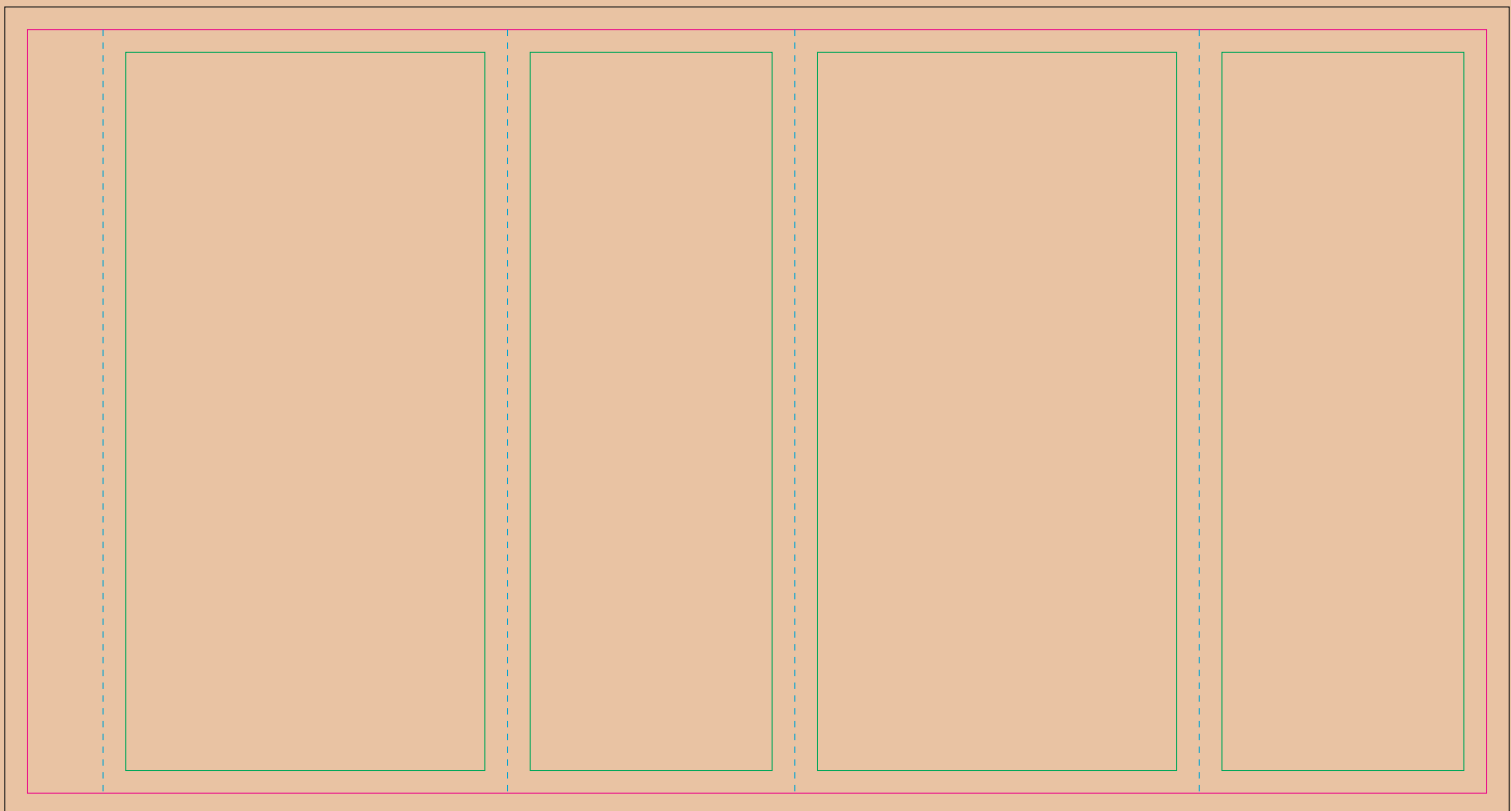

The size of the paper sleeve is for reference only as product packaging size may vary.

## Kraft paper sleeve

BACK

FRONT

- Margin
- Edge of product
- Bleed limit 3-3 mm (background must fill it)
- - - - - Fold line

resolution: min. 300 DPI  
colours: CMYK  
formats: TIFF, PDF, EPS, AI, CDR

The green line indicates the area all non-background object-texts, logos, etc.  
The pink outline the maximum size of graphic visible on the product.  
The black line indicates the size of the required graphics including bleed.  
The blue line indicates the folding.