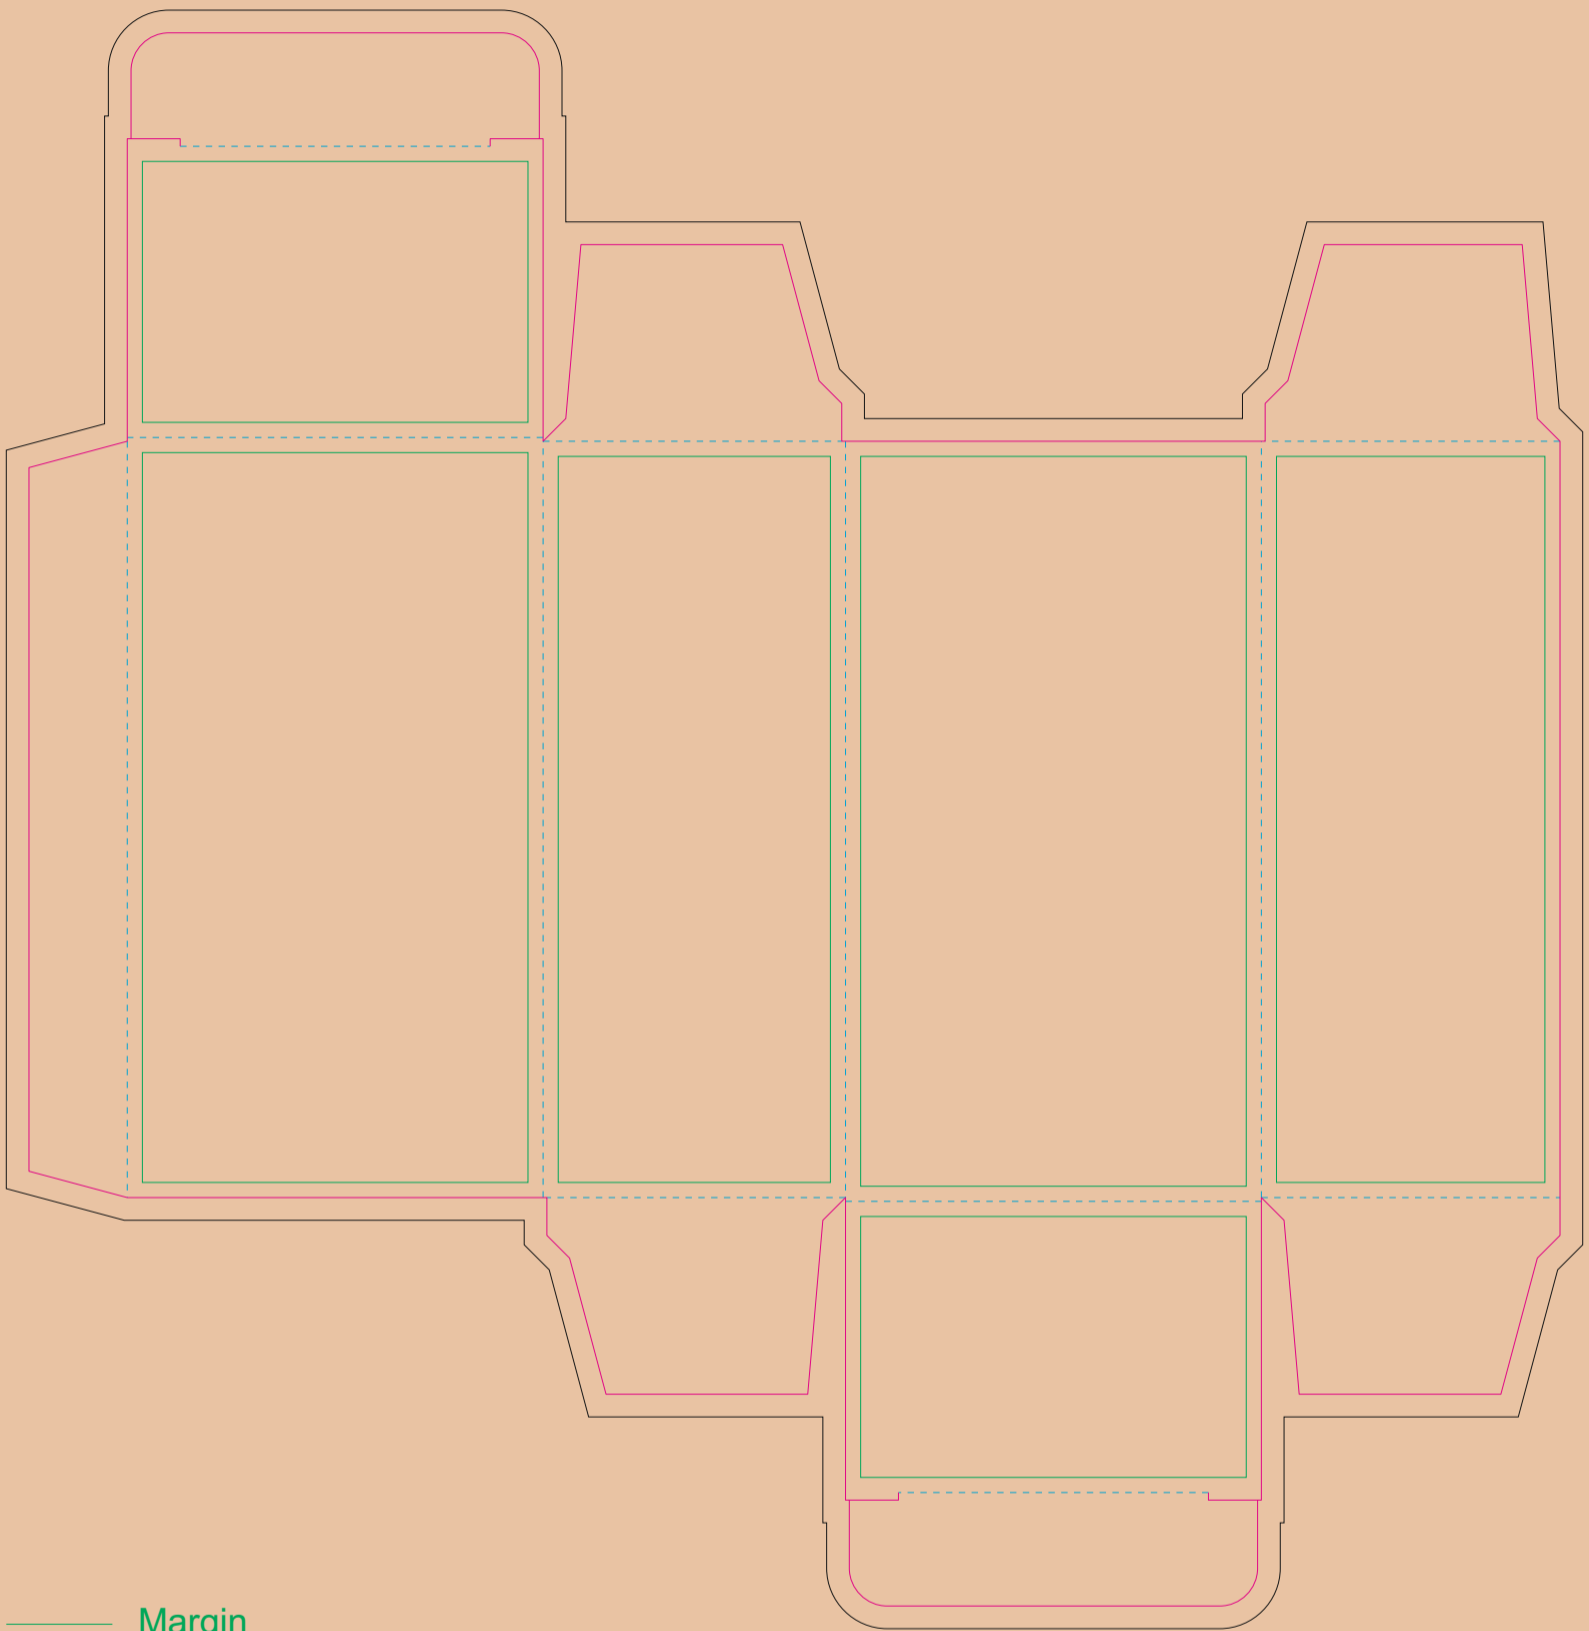

Kraft Paperboard box

- Margin
- Edge of product
- Bleed limit 3-3 mm (background must fill it)
- - - - - Fold line

resolution: min. 300 DPI
colours: CMYK
formats: TIFF, PDF, EPS, AI, CDR

The green line indicates the area all non-background object-texts, logos, etc.
The pink outline the maximum size of graphic visible on the product.
The black line indicates the size of the required graphics including bleed.
The blue line indicates the folding.