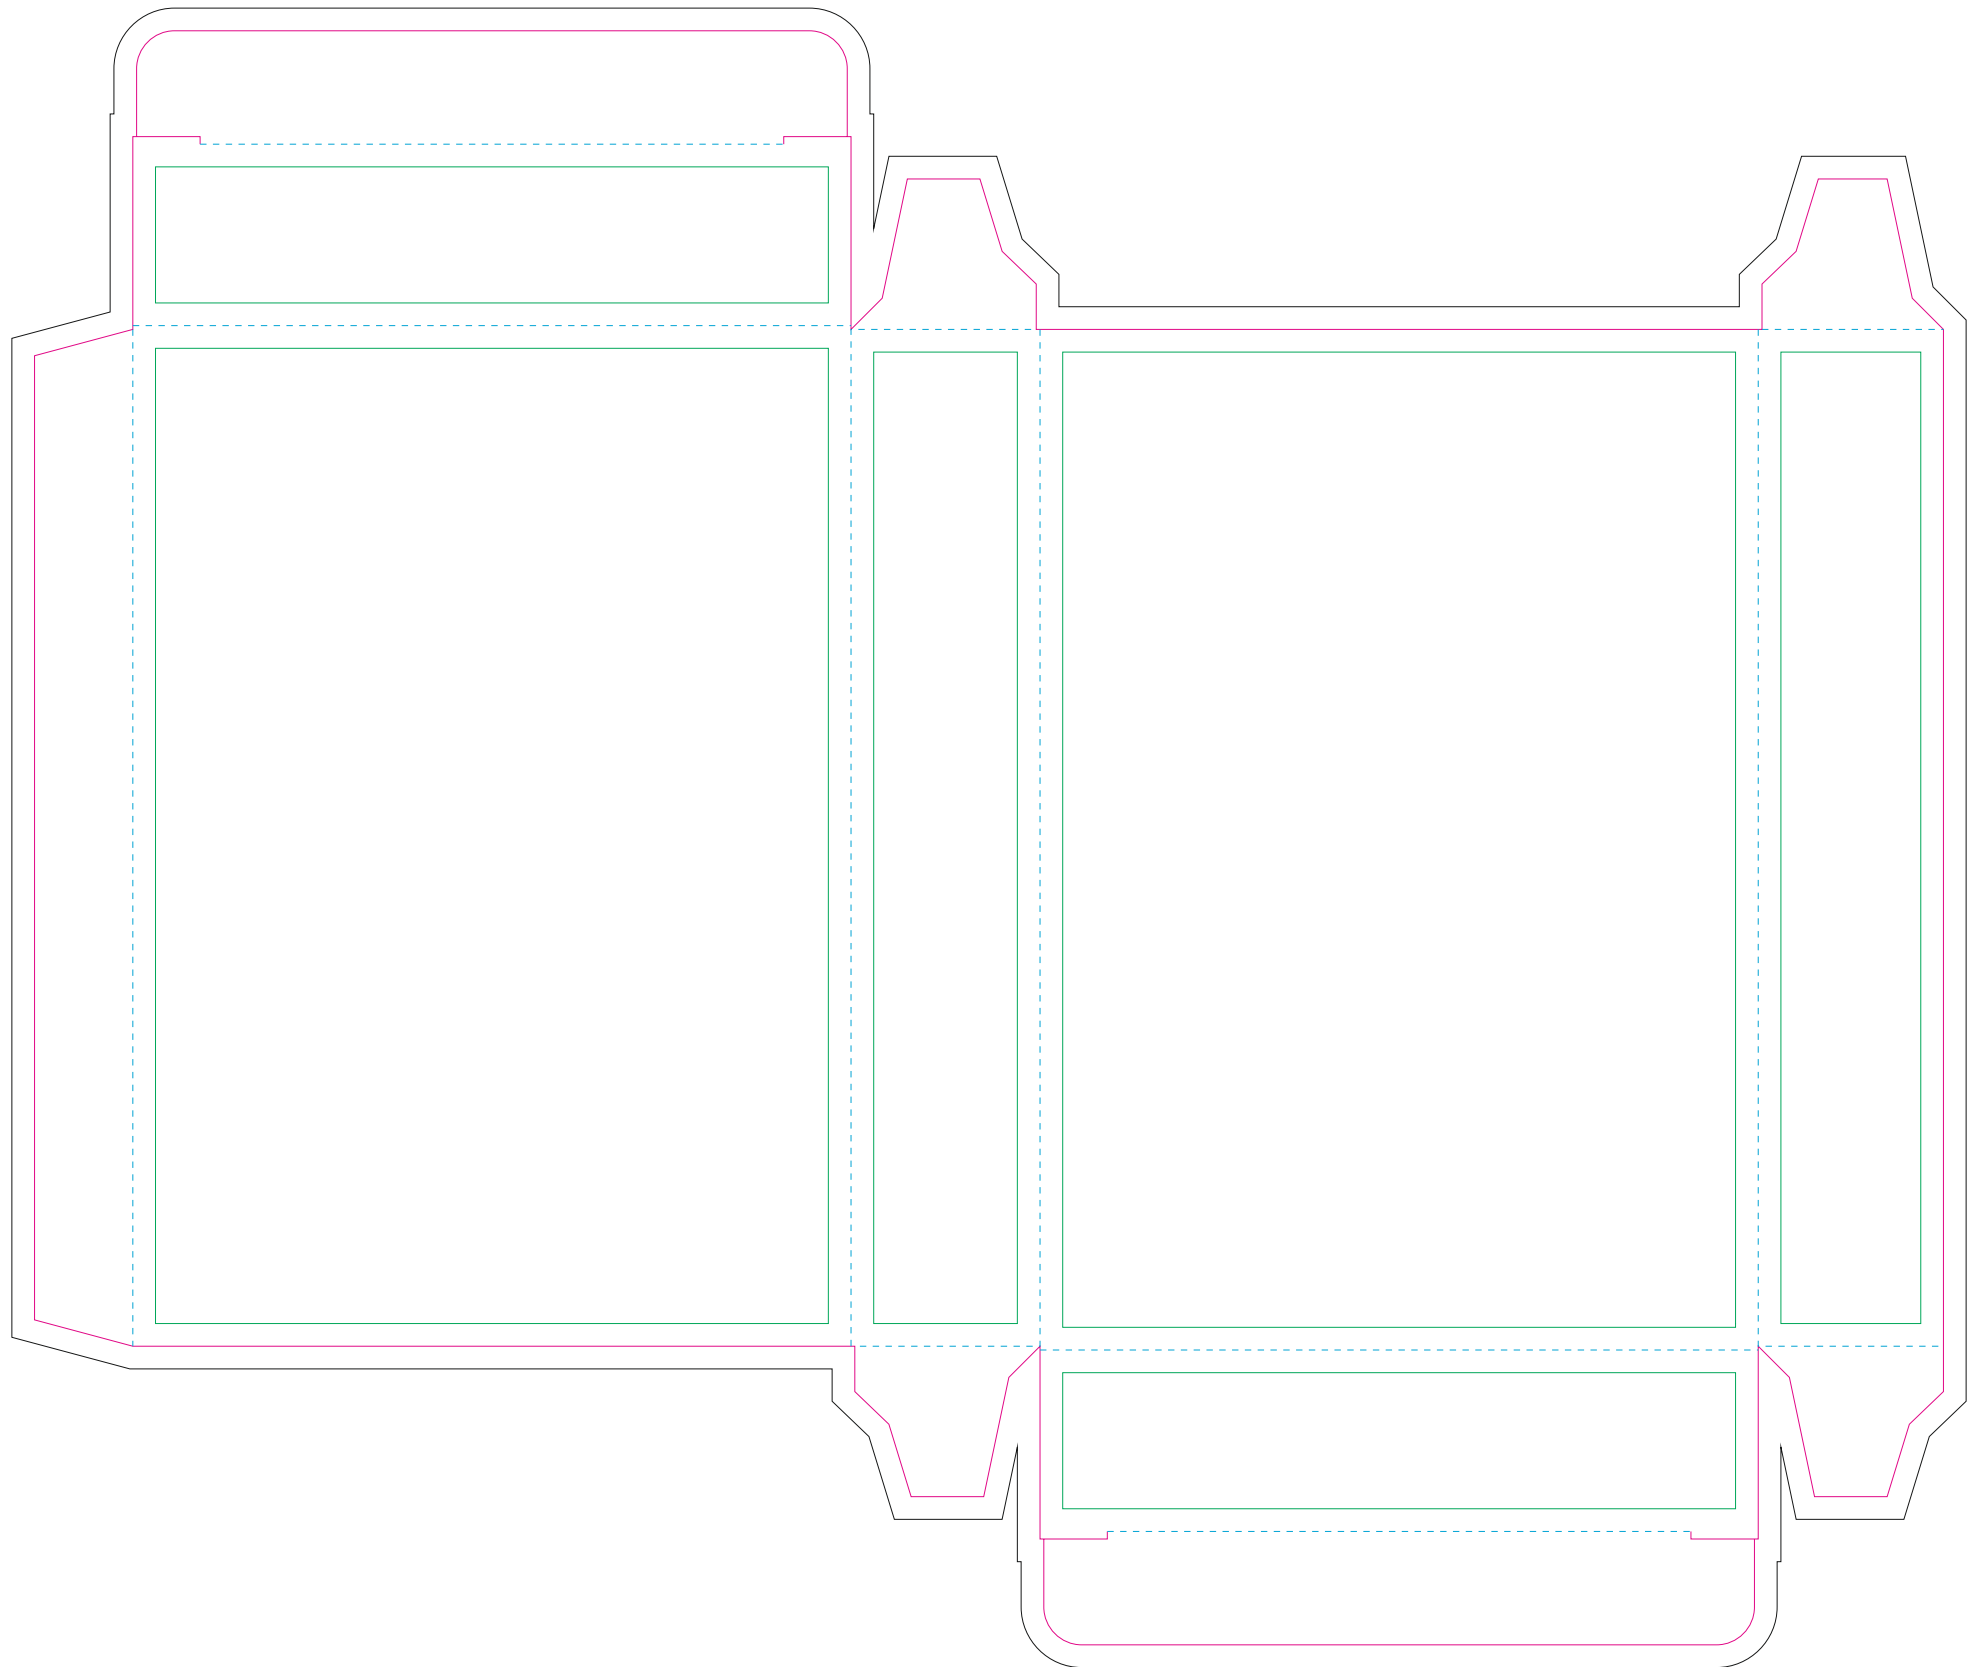

Paperboard box

- Margin
- Edge of product
- Bleed limit 3-3 mm (background must fill it)
- - - - - Fold line

resolution: min. 300 DPI
colours: CMYK
formats: TIFF, PDF, EPS, AI, CDR

The green line indicates the area all non-background object-texts, logos, etc.
The pink outline the maximum size of graphic visible on the product.
The black line indicates the size of the required graphics including bleed.
The blue line indicates the folding.