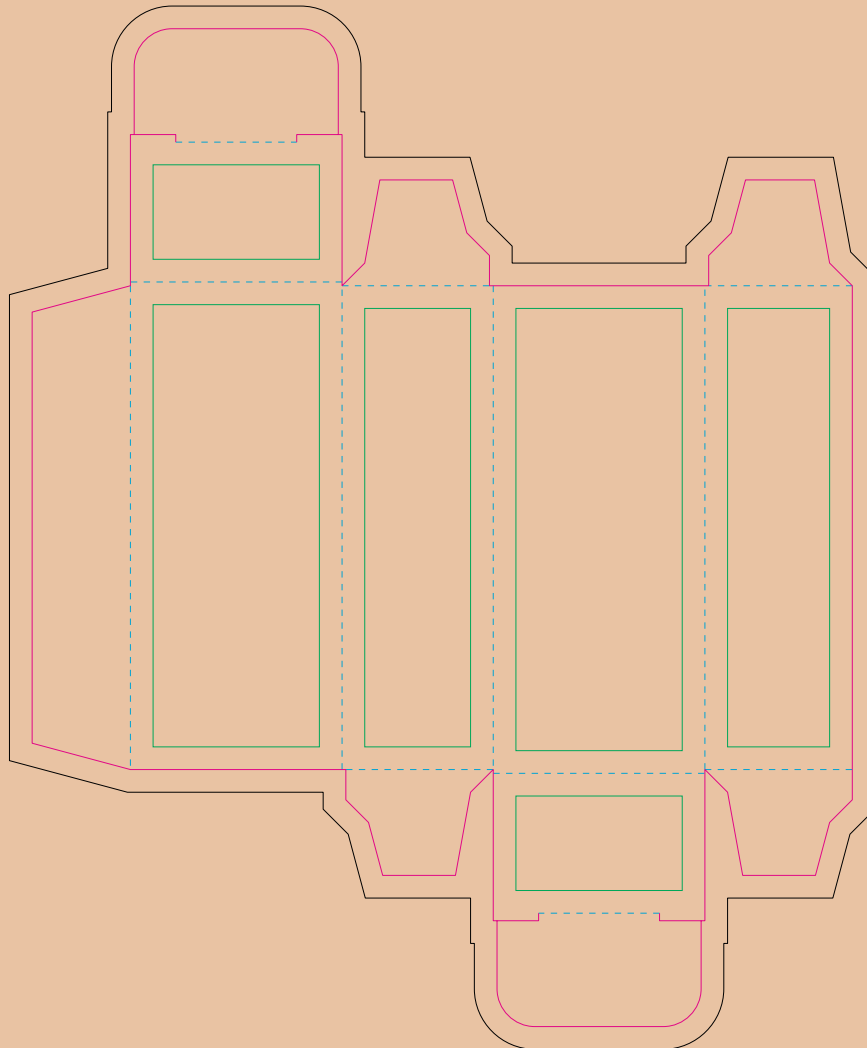

# Kraft Paperboard box

- Margin
- Edge of product
- Bleed limit 3-3 mm (background must fill it)
- - - - - Fold line

resolution: min. 300 DPI  
colours: CMYK  
formats: TIFF, PDF, EPS, AI, CDR

The green line indicates the area all non-background object-texts, logos, etc.  
The pink outline the maximum size of graphic visible on the product.  
The black line indicates the size of the required graphics including bleed.  
The blue line indicates the folding.