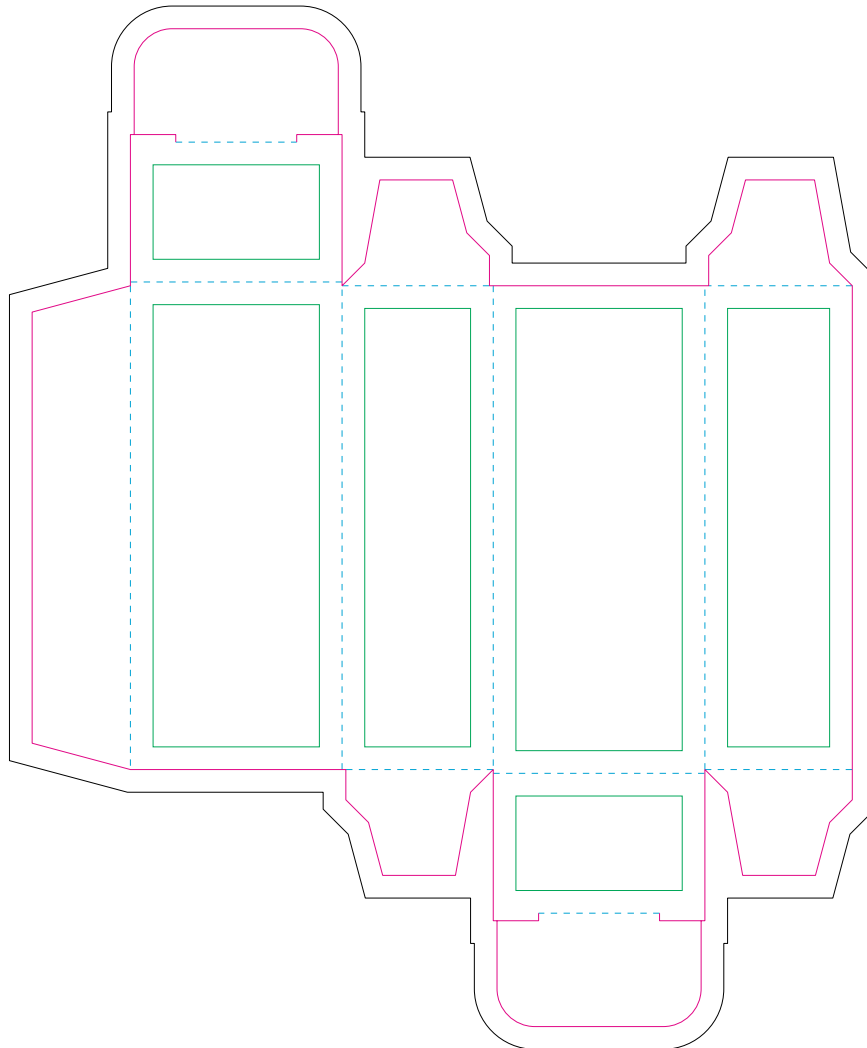

Paperboard box

- Margin
- Edge of product
- Bleed limit 3-3 mm (background must fill it)
- - - - - Fold line

resolution: min. 300 DPI
colours: CMYK
formats: TIFF, PDF, EPS, AI, CDR

The green line indicates the area all non-background object-texts, logos, etc.
The pink outline the maximum size of graphic visible on the product.
The black line indicates the size of the required graphics including bleed.
The blue line indicates the folding.