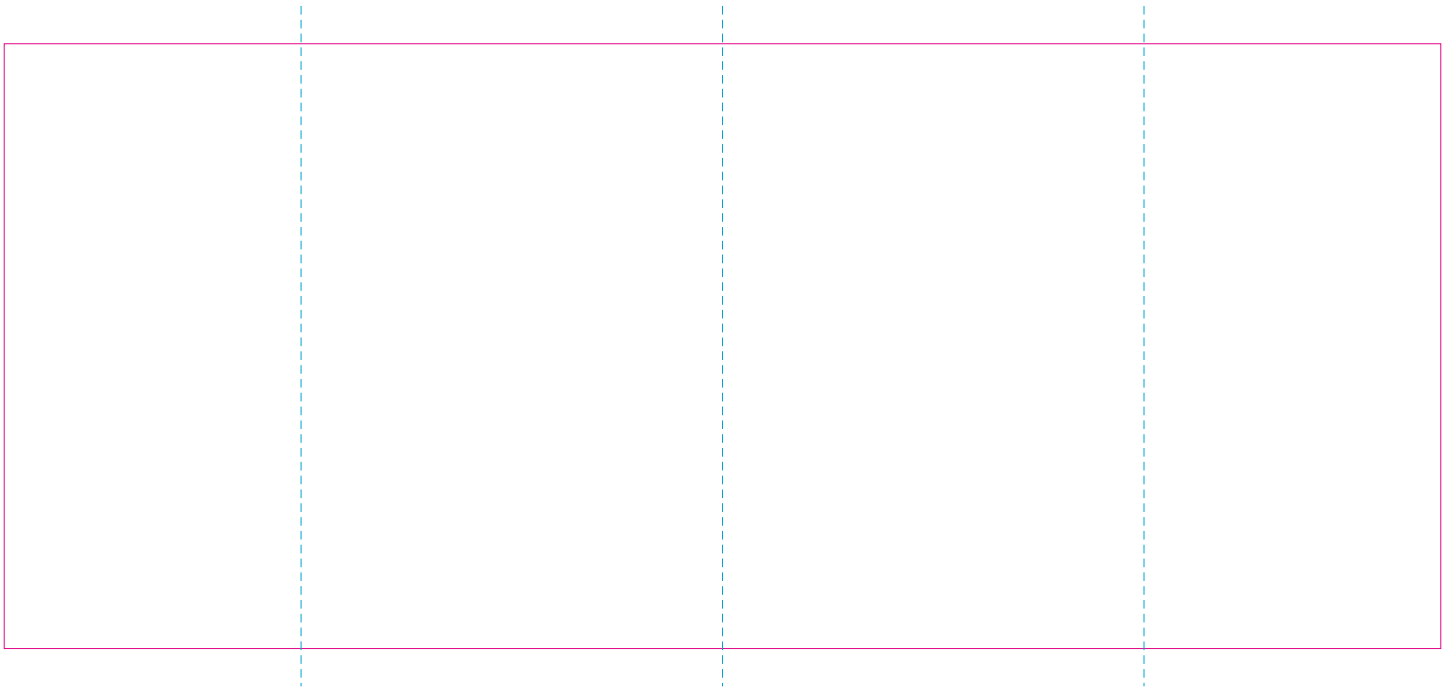

RS

—— Edge of graphics

----- centerlines

file format: vector

colours: in one color

formats: PDF, EPS, AI, CDR

The pink outline the maximum size of graphic visible on the product.

The blue dash line indicates the center line of the left, right and middle side of object.