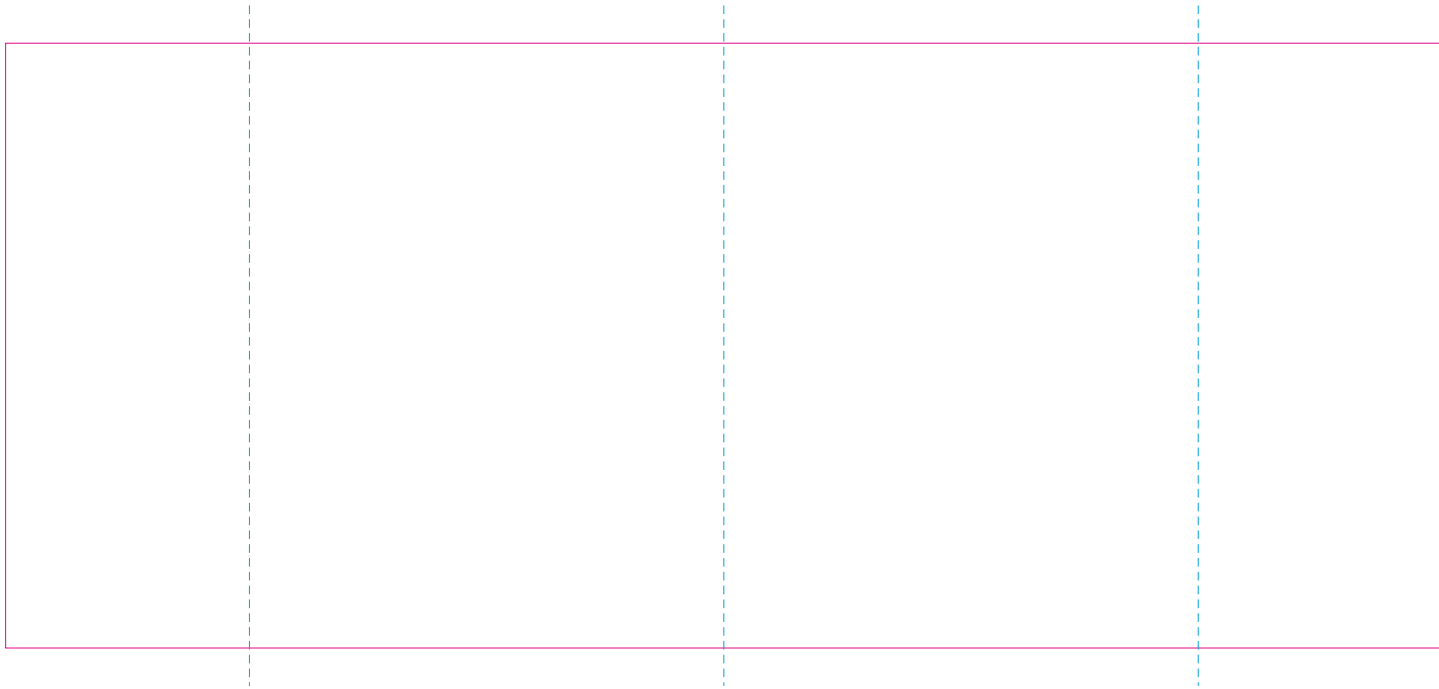

RS

— Edge of graphics

- - - centerlines

file format: vector

colours: in one color

formats: PDF, EPS, AI, CDR

The pink outline the maximum size of graphic visible on the product.

The blue dash line indicates the center line of the left, right and middle side of object.