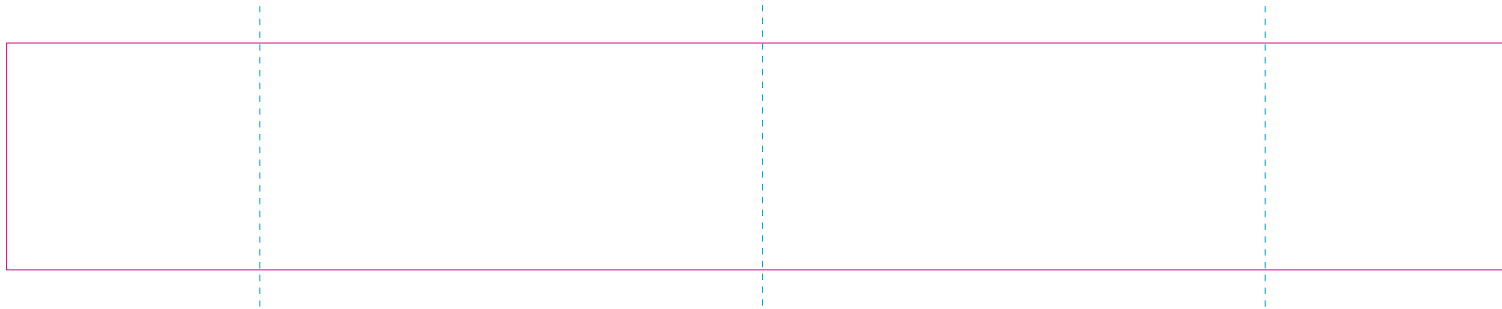

RS

—— Edge of graphics

- - - - centerlines

resolution: min. 300 DPI

colours: CMYK

formats: TIFF, PDF, EPS, AI, CDR

The pink outline the maximum size of graphic visible on the product.

The blue dash line indicates the center line of the left, right and middle side of object.