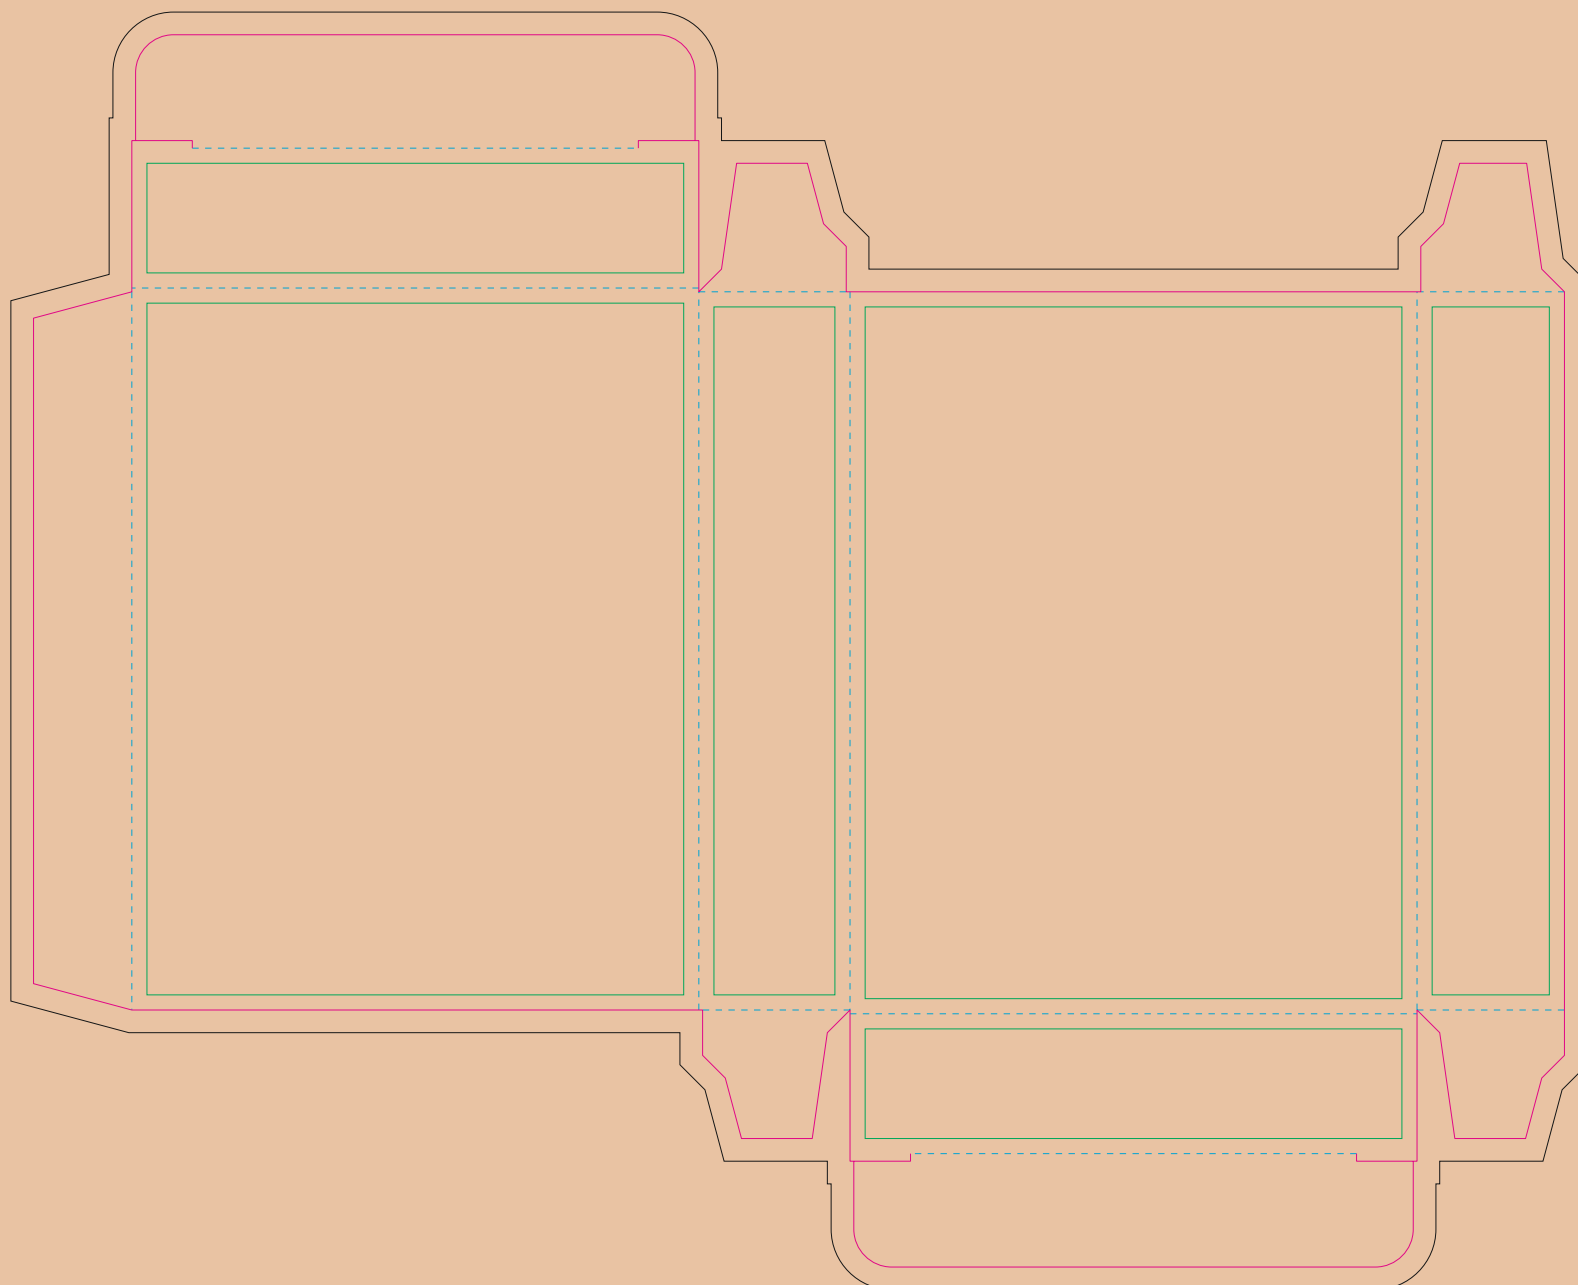

Kraft Paperboard box

- Margin
- Edge of product
- Bleed limit 3-3 mm (background must fill it)
- - - - - Fold line

resolution: min. 300 DPI
colours: CMYK
formats: TIFF, PDF, EPS, AI, CDR

The green line indicates the area all non-background object-texts, logos, etc.
The pink outline the maximum size of graphic visible on the product.
The black line indicates the size of the required graphics including bleed.
The blue line indicates the folding.