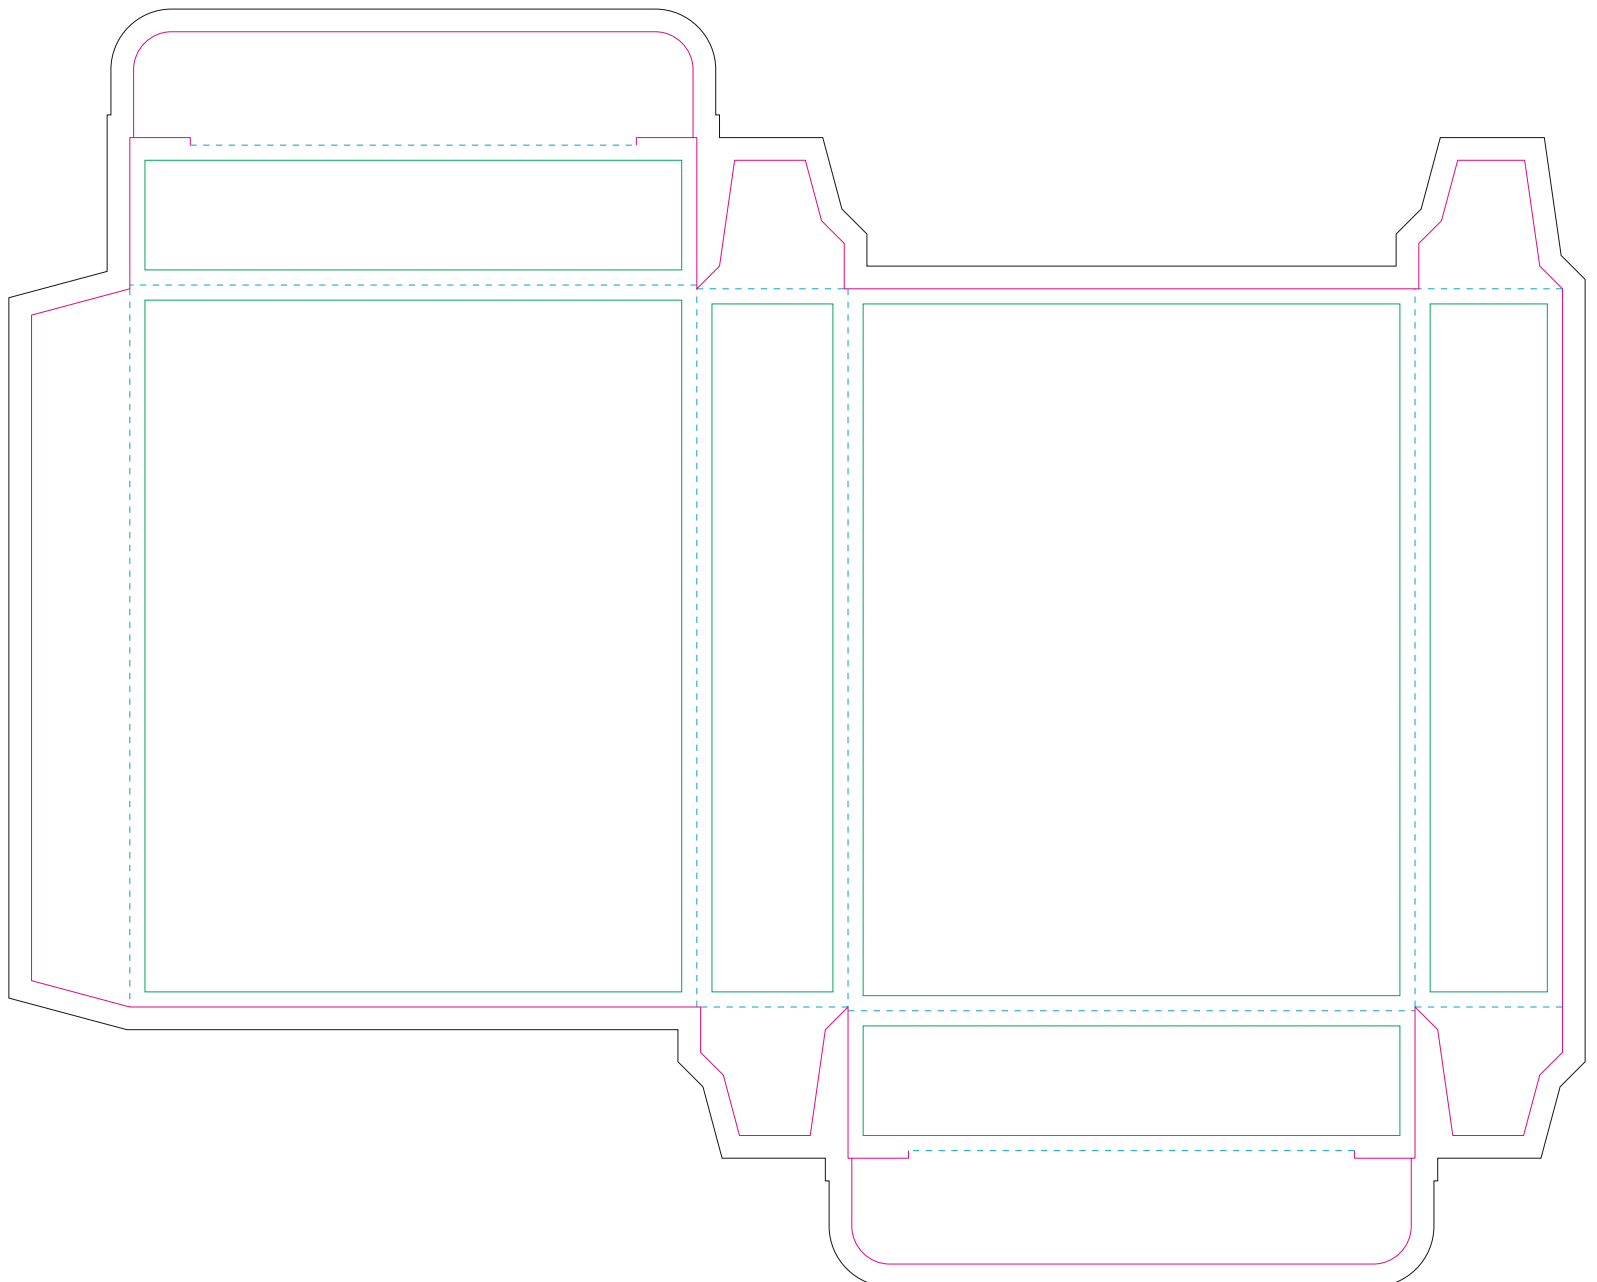

# Paperboard box

- Margin
- Edge of product
- Bleed limit 3-3 mm (background must fill it)
- - - - - Fold line

resolution: min. 300 DPI  
colours: CMYK  
formats: TIFF, PDF, EPS, AI, CDR

The green line indicates the area all non-background object-texts, logos, etc.  
The pink outline the maximum size of graphic visible on the product.  
The black line indicates the size of the required graphics including bleed.  
The blue line indicates the folding.