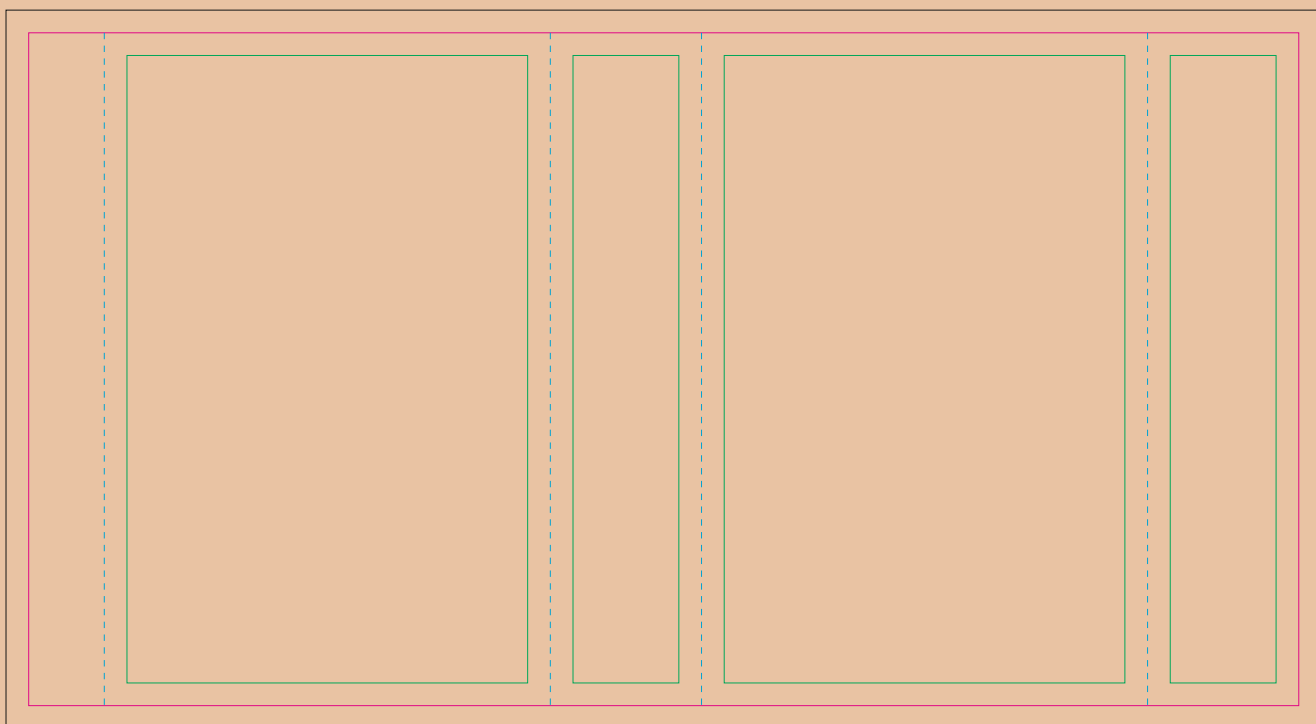

The size of the paper sleeve is for reference only as product packaging size may vary.

Kraft paper sleeve

BACK

FRONT

—— Margin

—— Edge of product

—— Bleed limit 3-3 mm (background must fill it)

- - - - - Fold line

resolution: min. 300 DPI

colours: CMYK

formats: TIFF, PDF, EPS, AI, CDR

The green line indicates the area all non-background object-texts, logos, etc.
The pink outline the maximum size of graphic visible on the product.
The black line indicates the size of the required graphics including bleed.
The blue line indicates the folding.