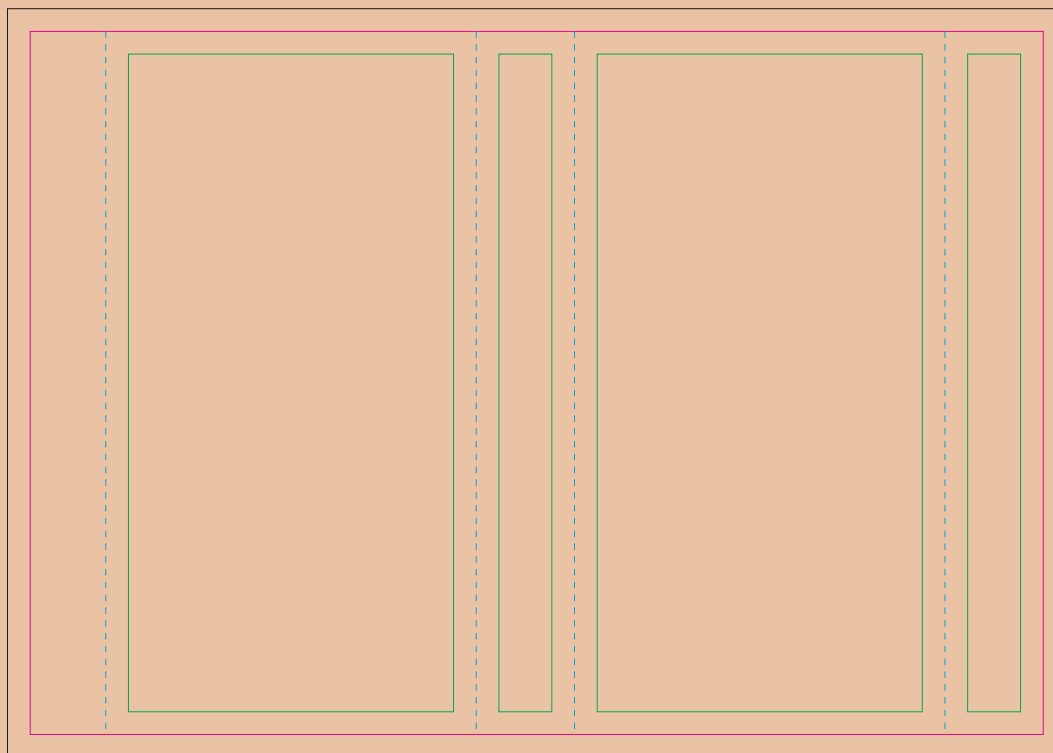

The size of the paper sleeve is for reference only as product packaging size may vary.

## Kraft paper sleeve

BACK

FRONT

- Margin
- Edge of product
- Bleed limit 3-3 mm (background must fill it)
- Fold line

resolution: min. 300 DPI  
colours: CMYK  
formats: TIFF, PDF, EPS, AI, CDR

The green line indicates the area all non-background object-texts, logos, etc.  
The pink outline the maximum size of graphic visible on the product.  
The black line indicates the size of the required graphics including bleed.  
The blue line indicates the folding.