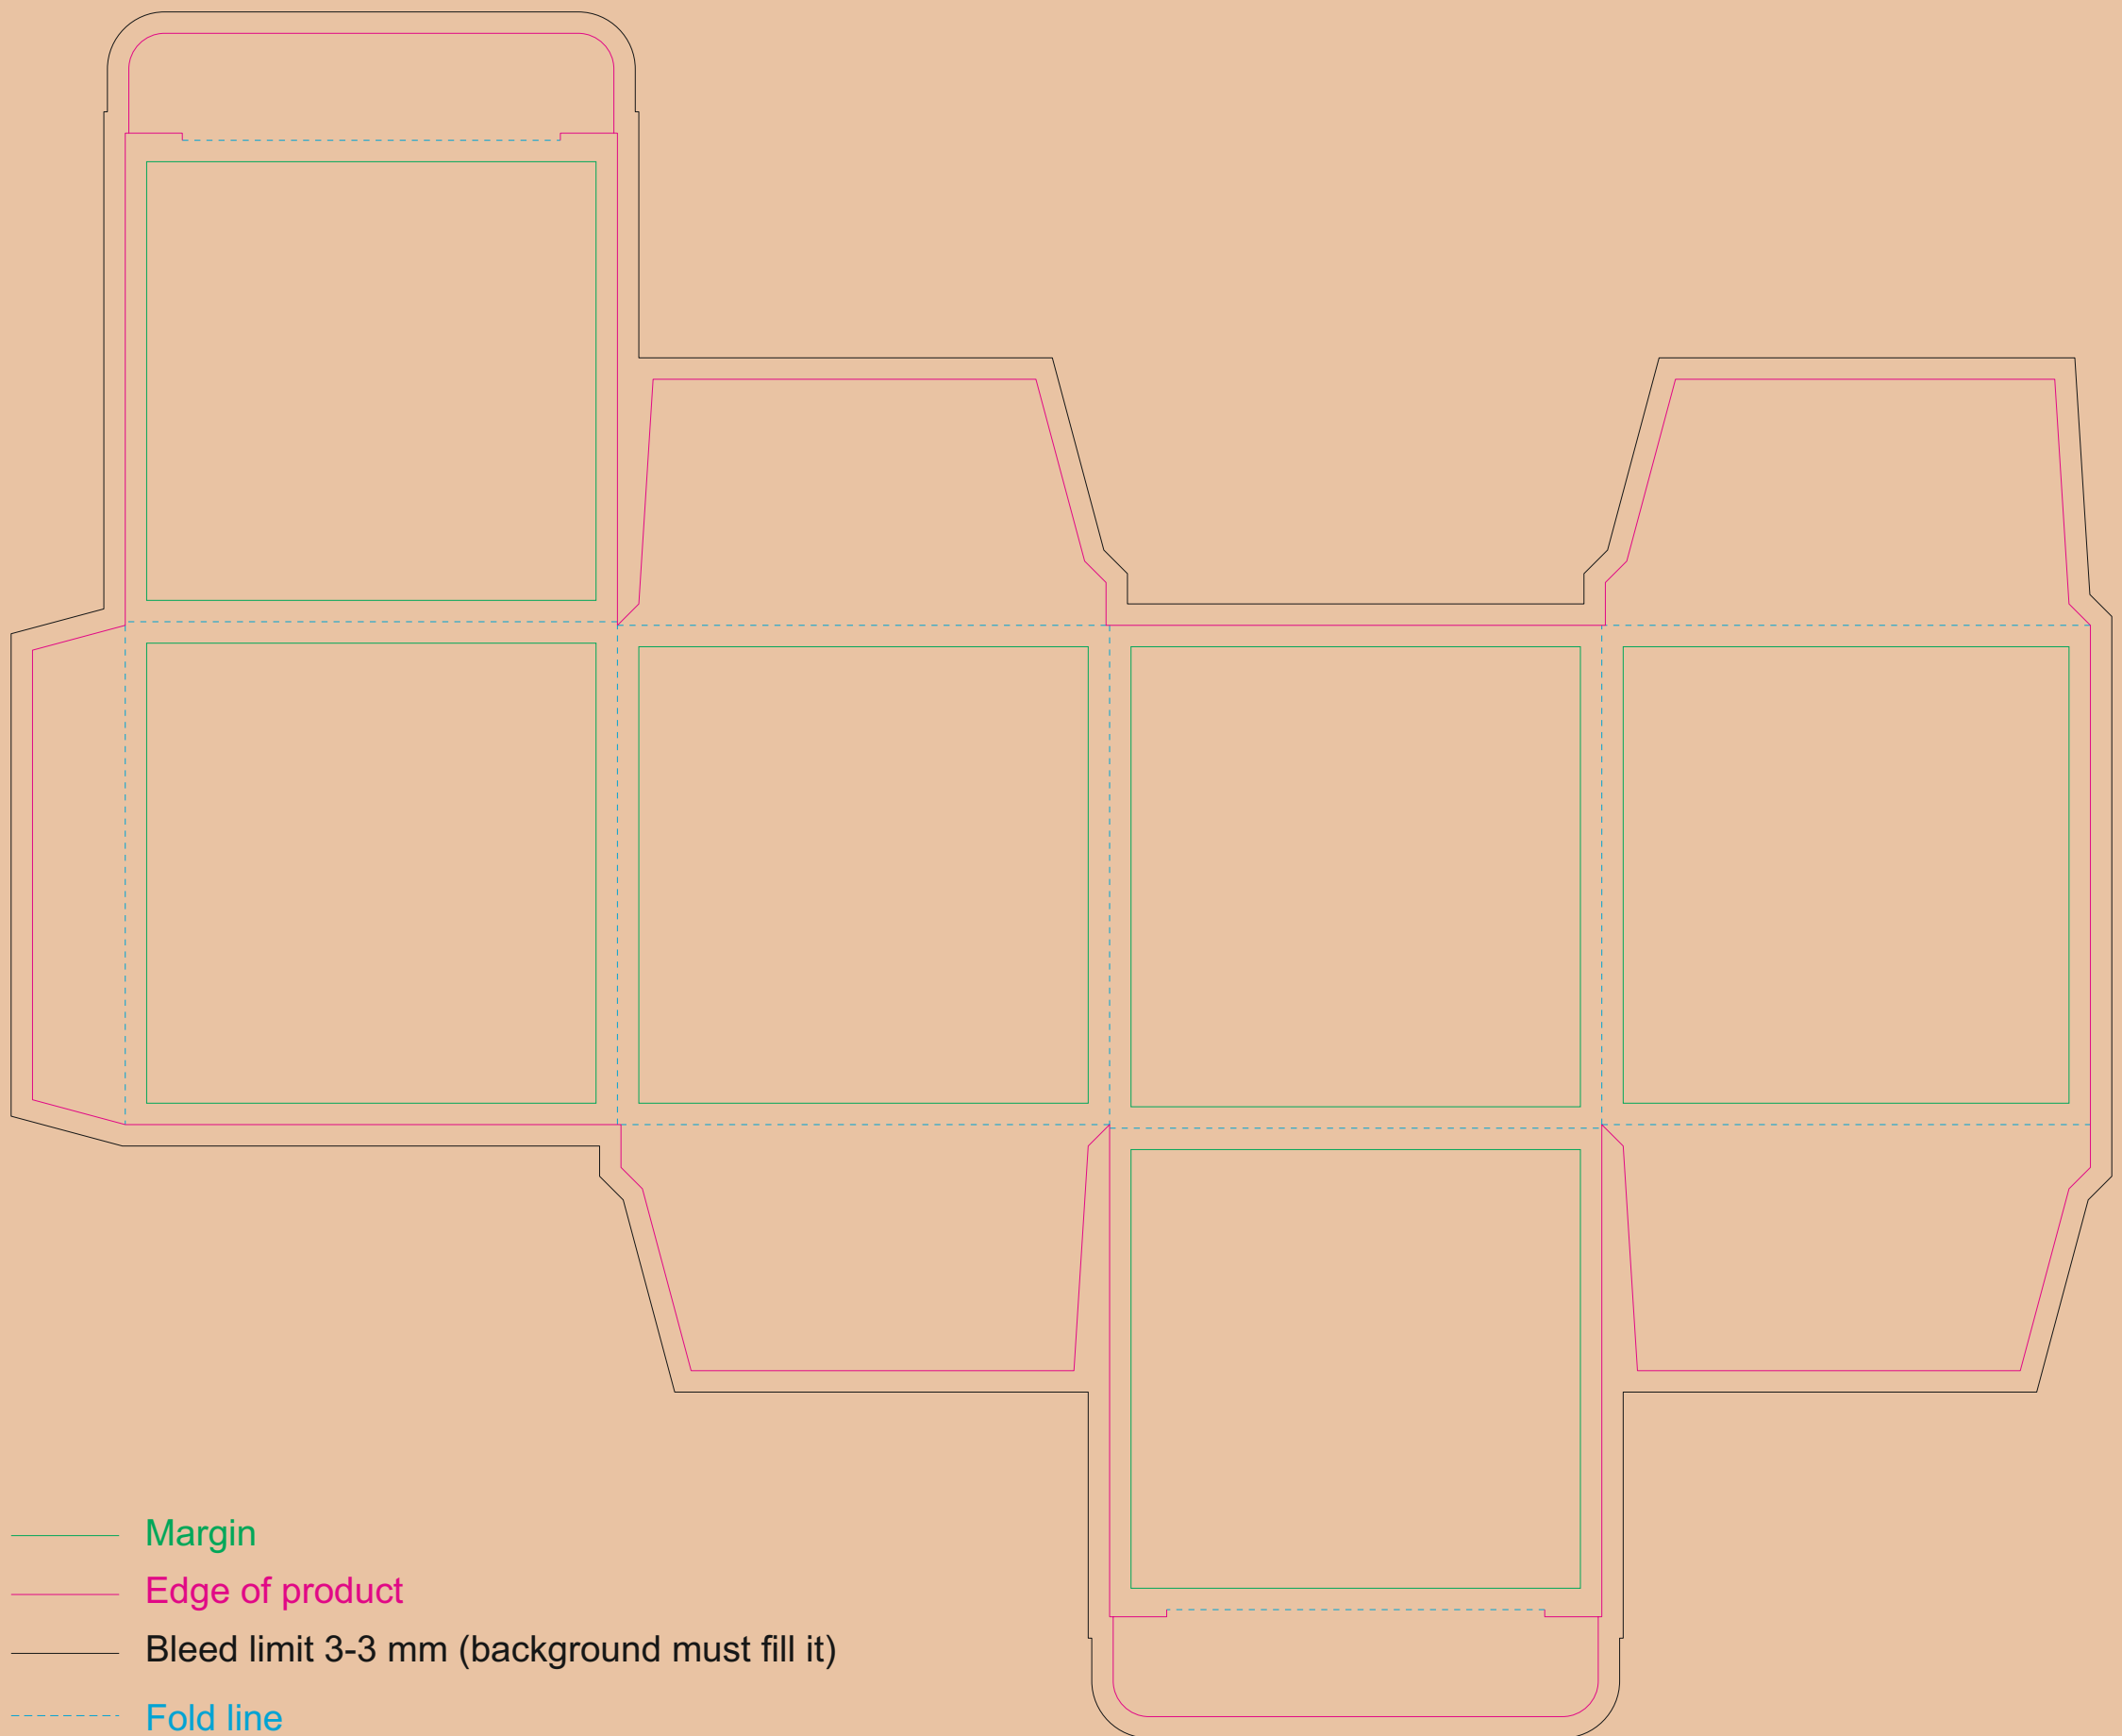

Kraft Paperboard box

resolution: min. 300 DPI
colours: CMYK
formats: TIFF, PDF, EPS, AI, CDR

The green line indicates the area all non-background object-texts, logos, etc.
The pink outline the maximum size of graphic visible on the product.
The black line indicates the size of the required graphics including bleed.
The blue line indicates the folding.