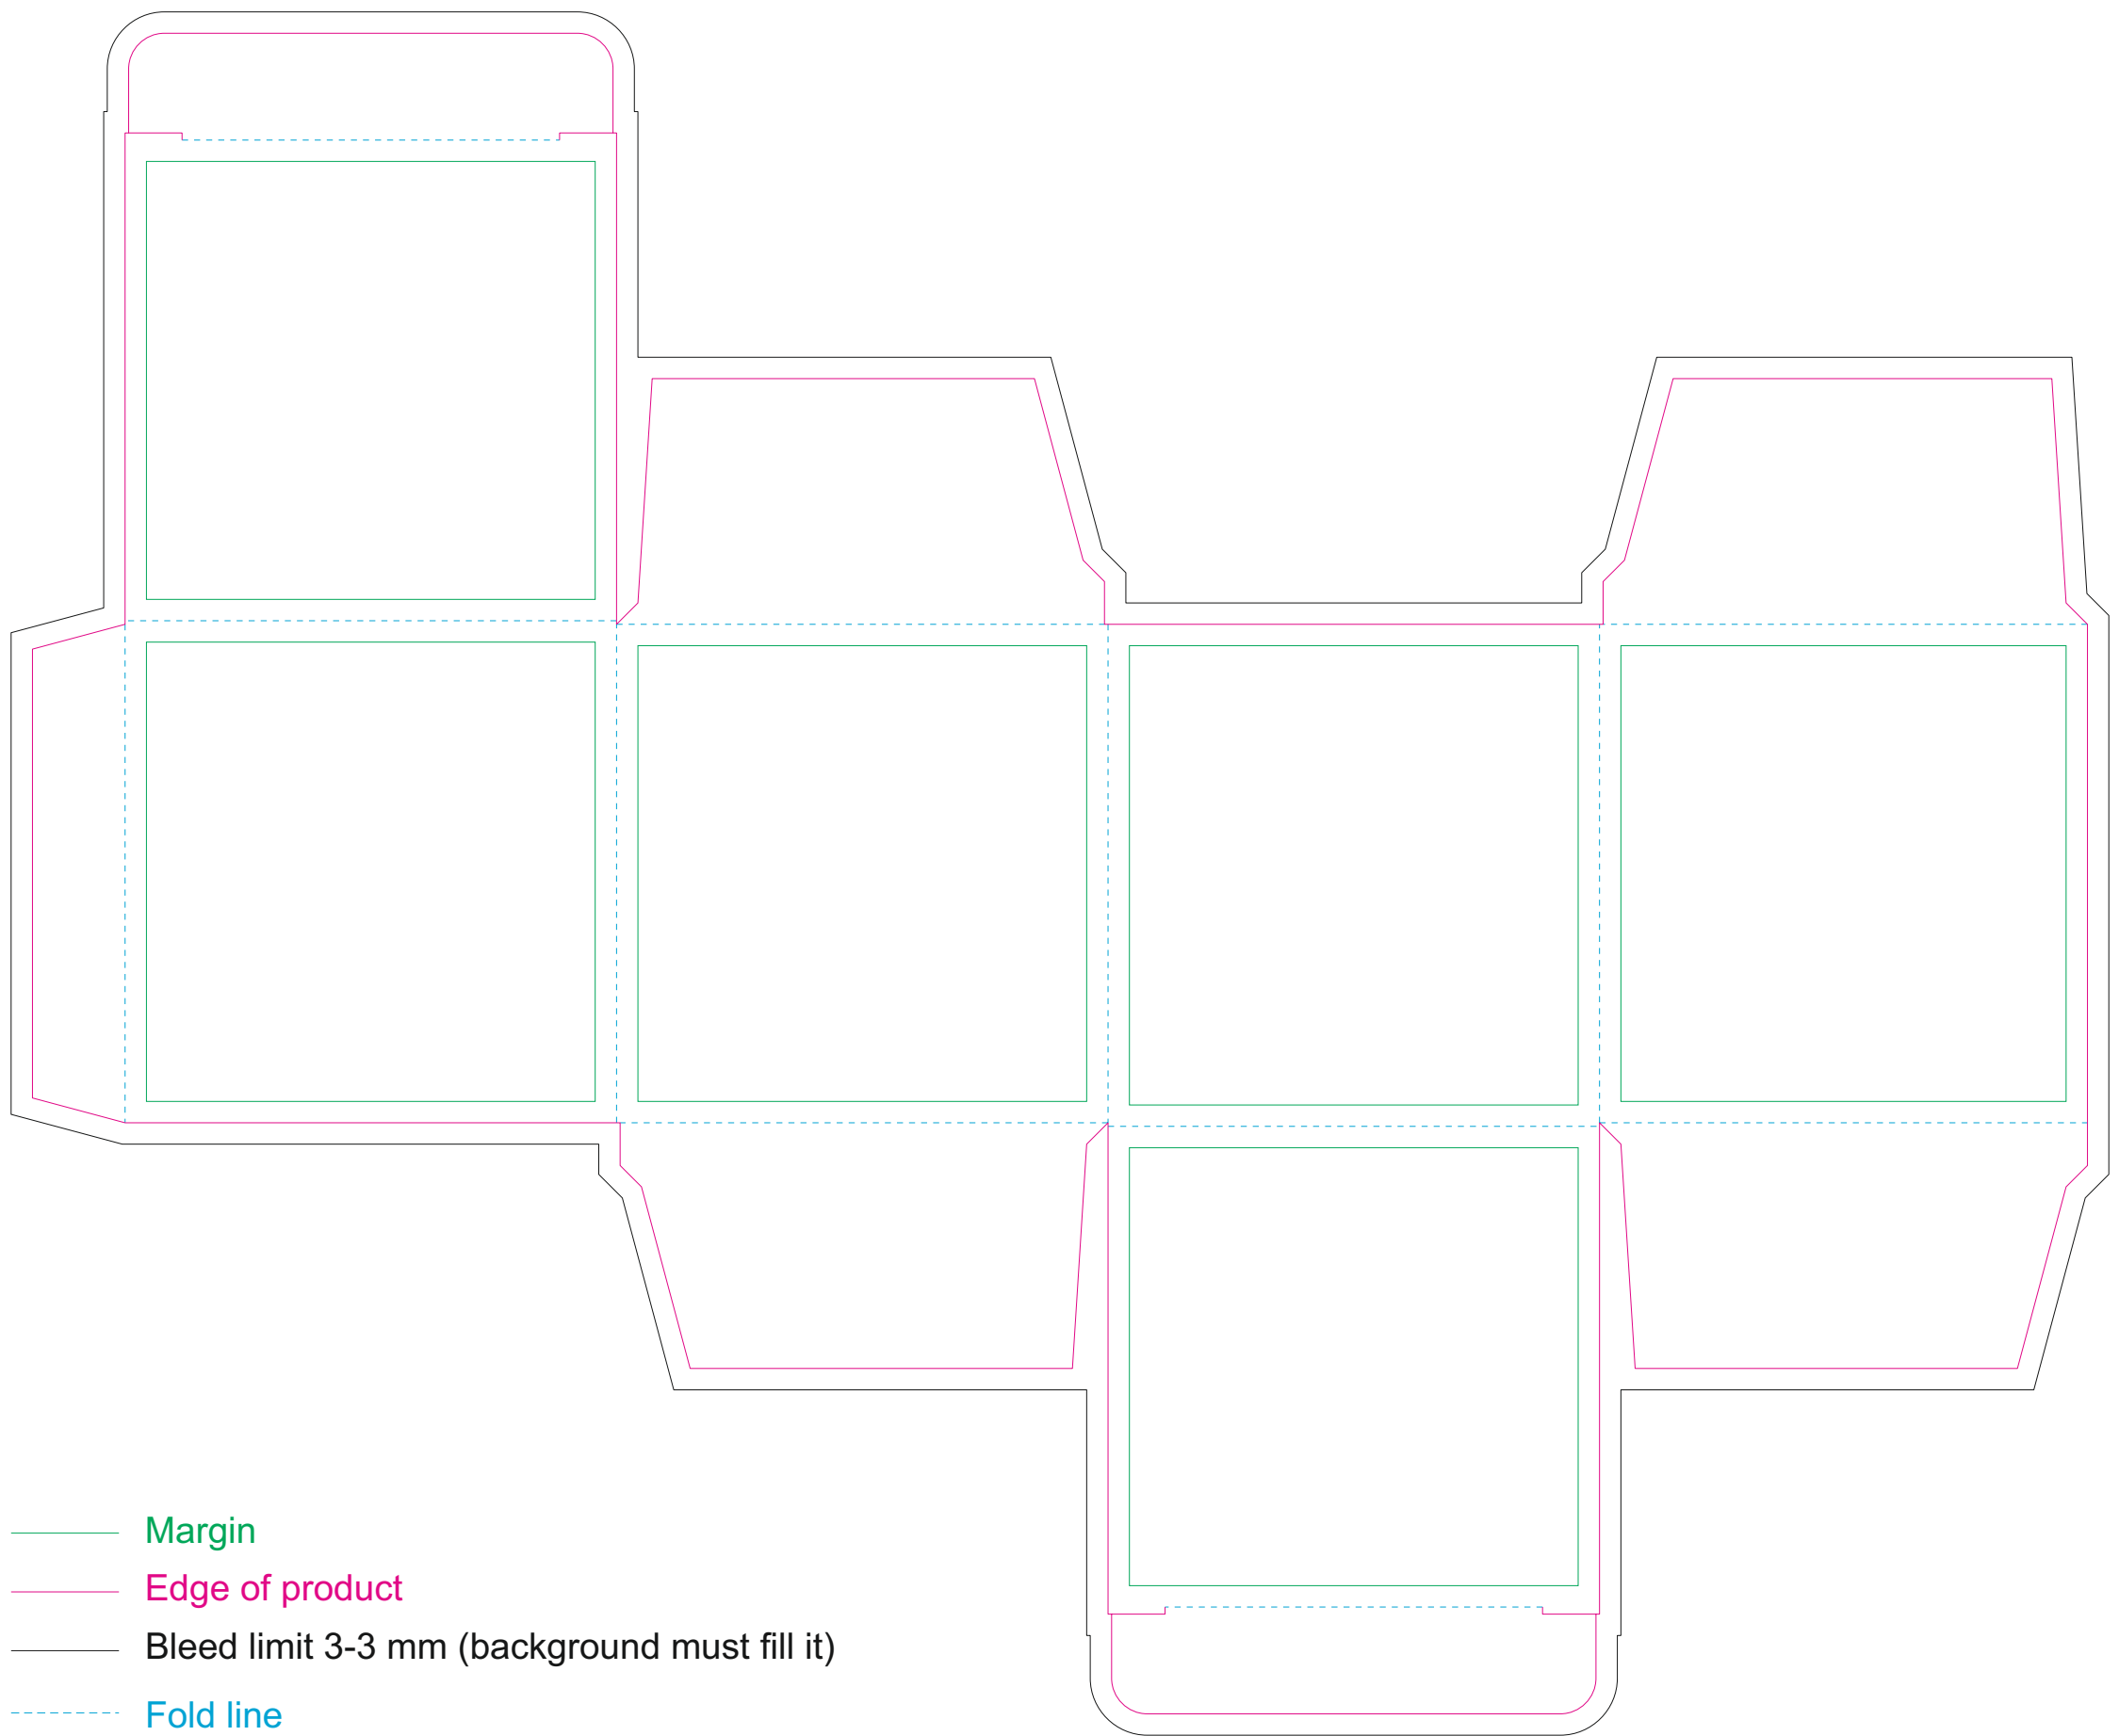

Paperboard box

resolution: min. 300 DPI
colours: CMYK
formats: TIFF, PDF, EPS, AI, CDR

The green line indicates the area all non-background object-texts, logos, etc.
The pink outline the maximum size of graphic visible on the product.
The black line indicates the size of the required graphics including bleed.
The blue line indicates the folding.