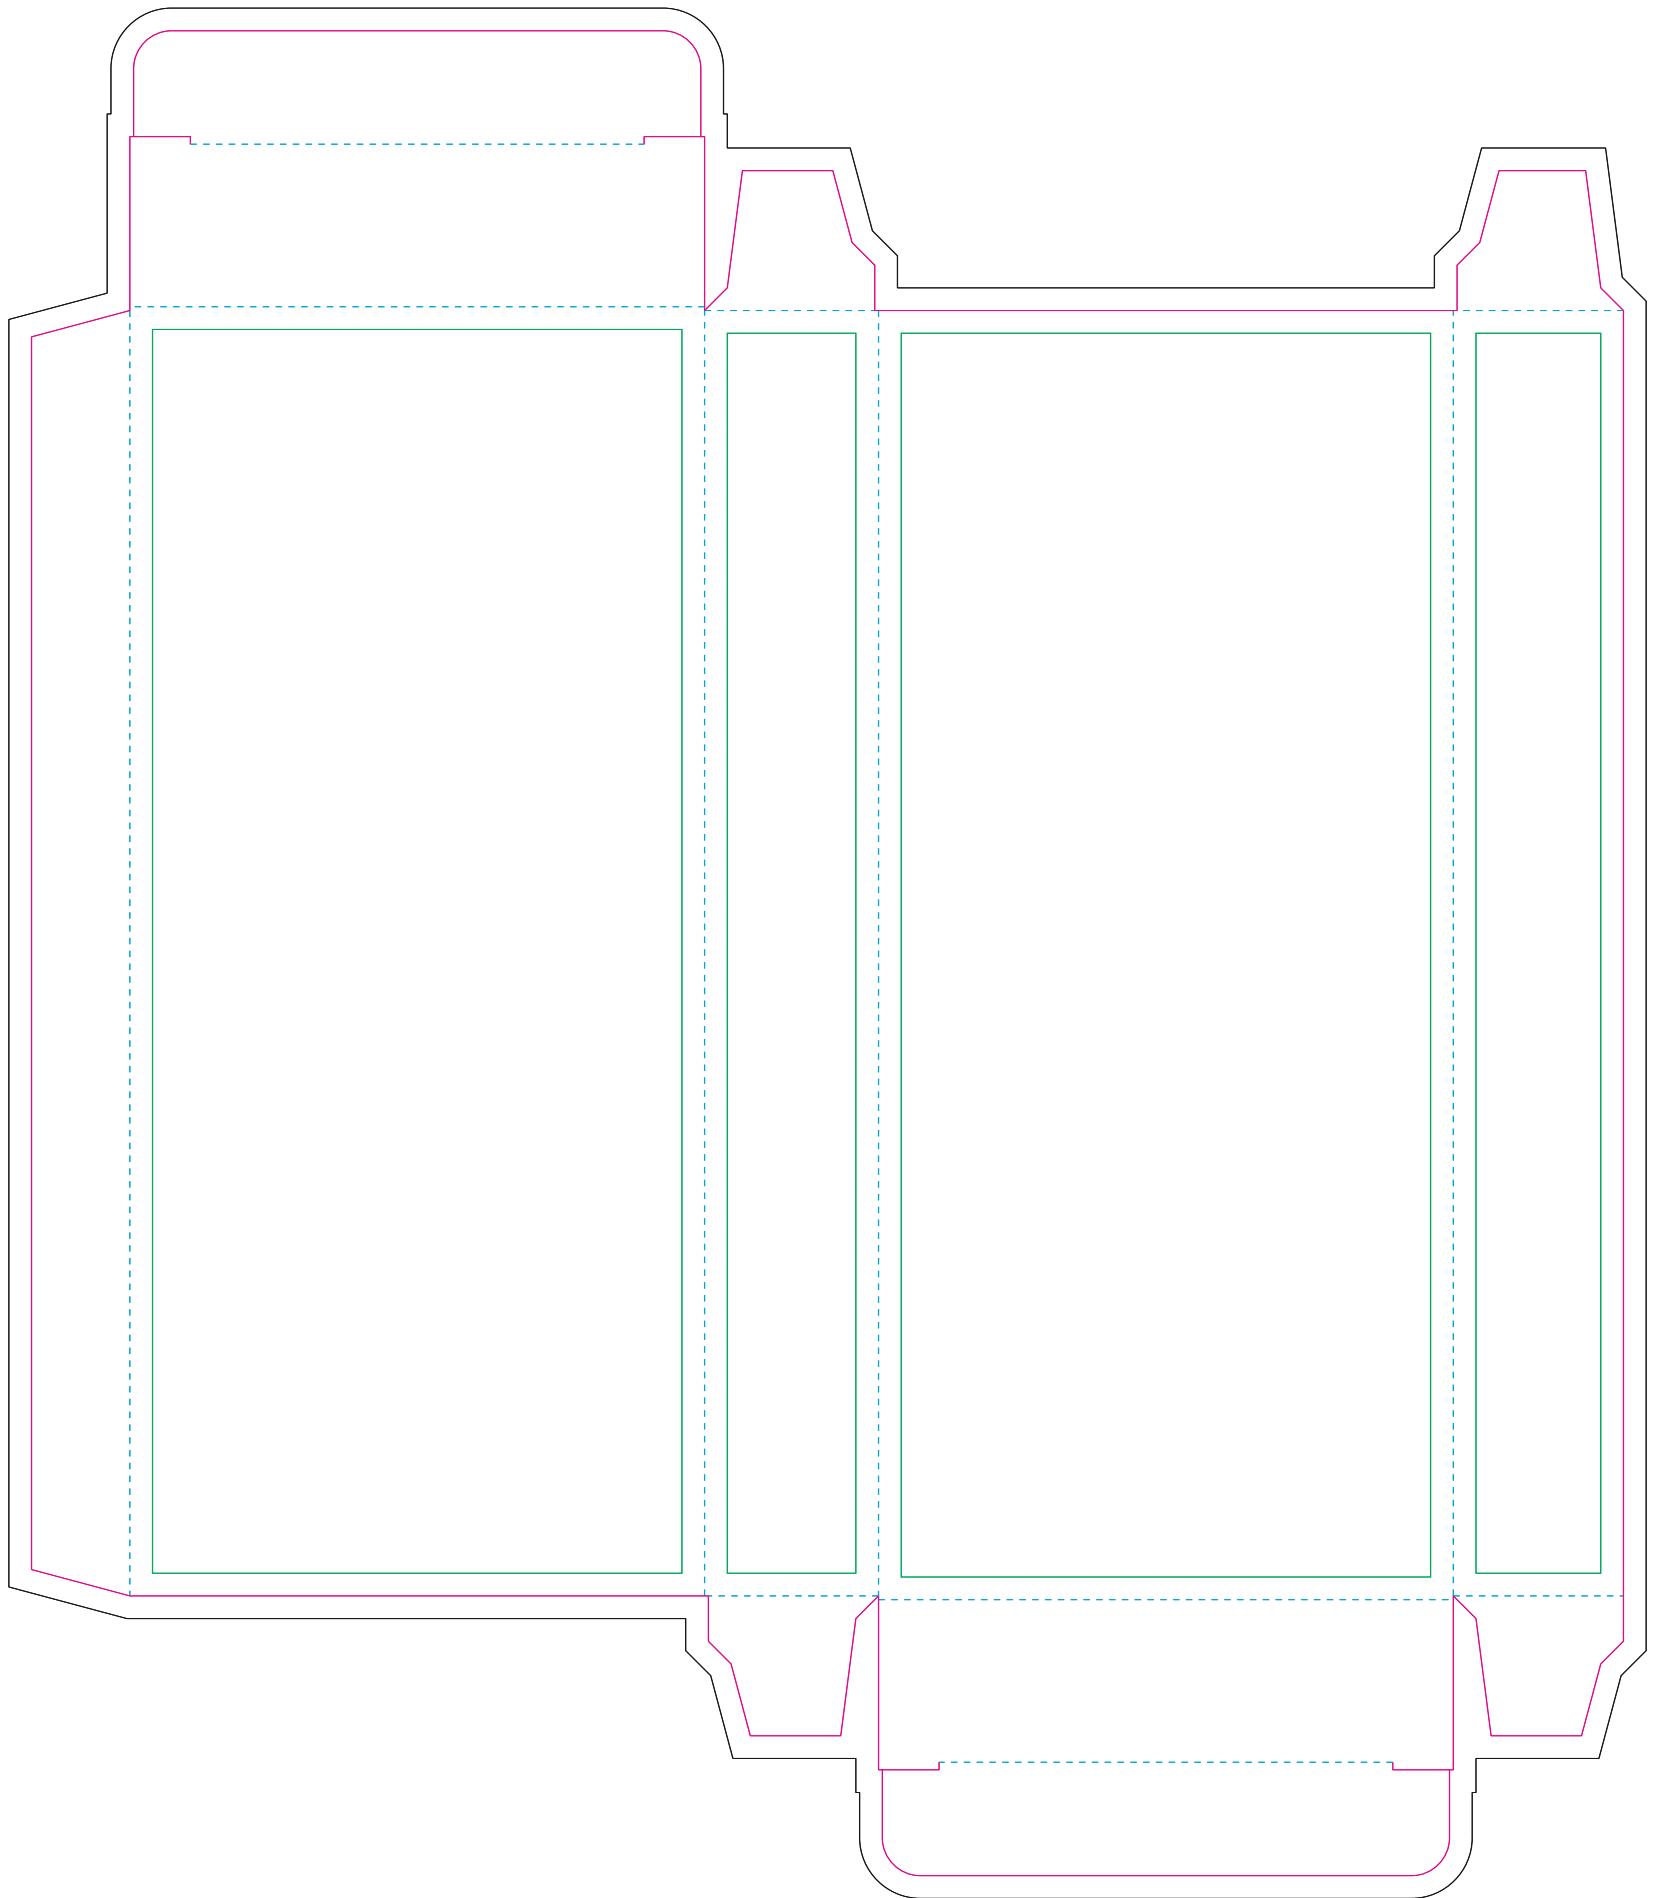

Paperboard box

- Margin
- Edge of product
- Bleed limit 3-3 mm (background must fill it)
- - - - - Fold line

resolution: min. 300DPI

colours: CMYK

formats: TIFF, PDF, EPS, AI, CDR

The green line indicates the area all non-background object - texts, logos, etc.

The pink outline the maximum size of graphic visible on the product.

The black line indicates the size of the required graphics including bleed.