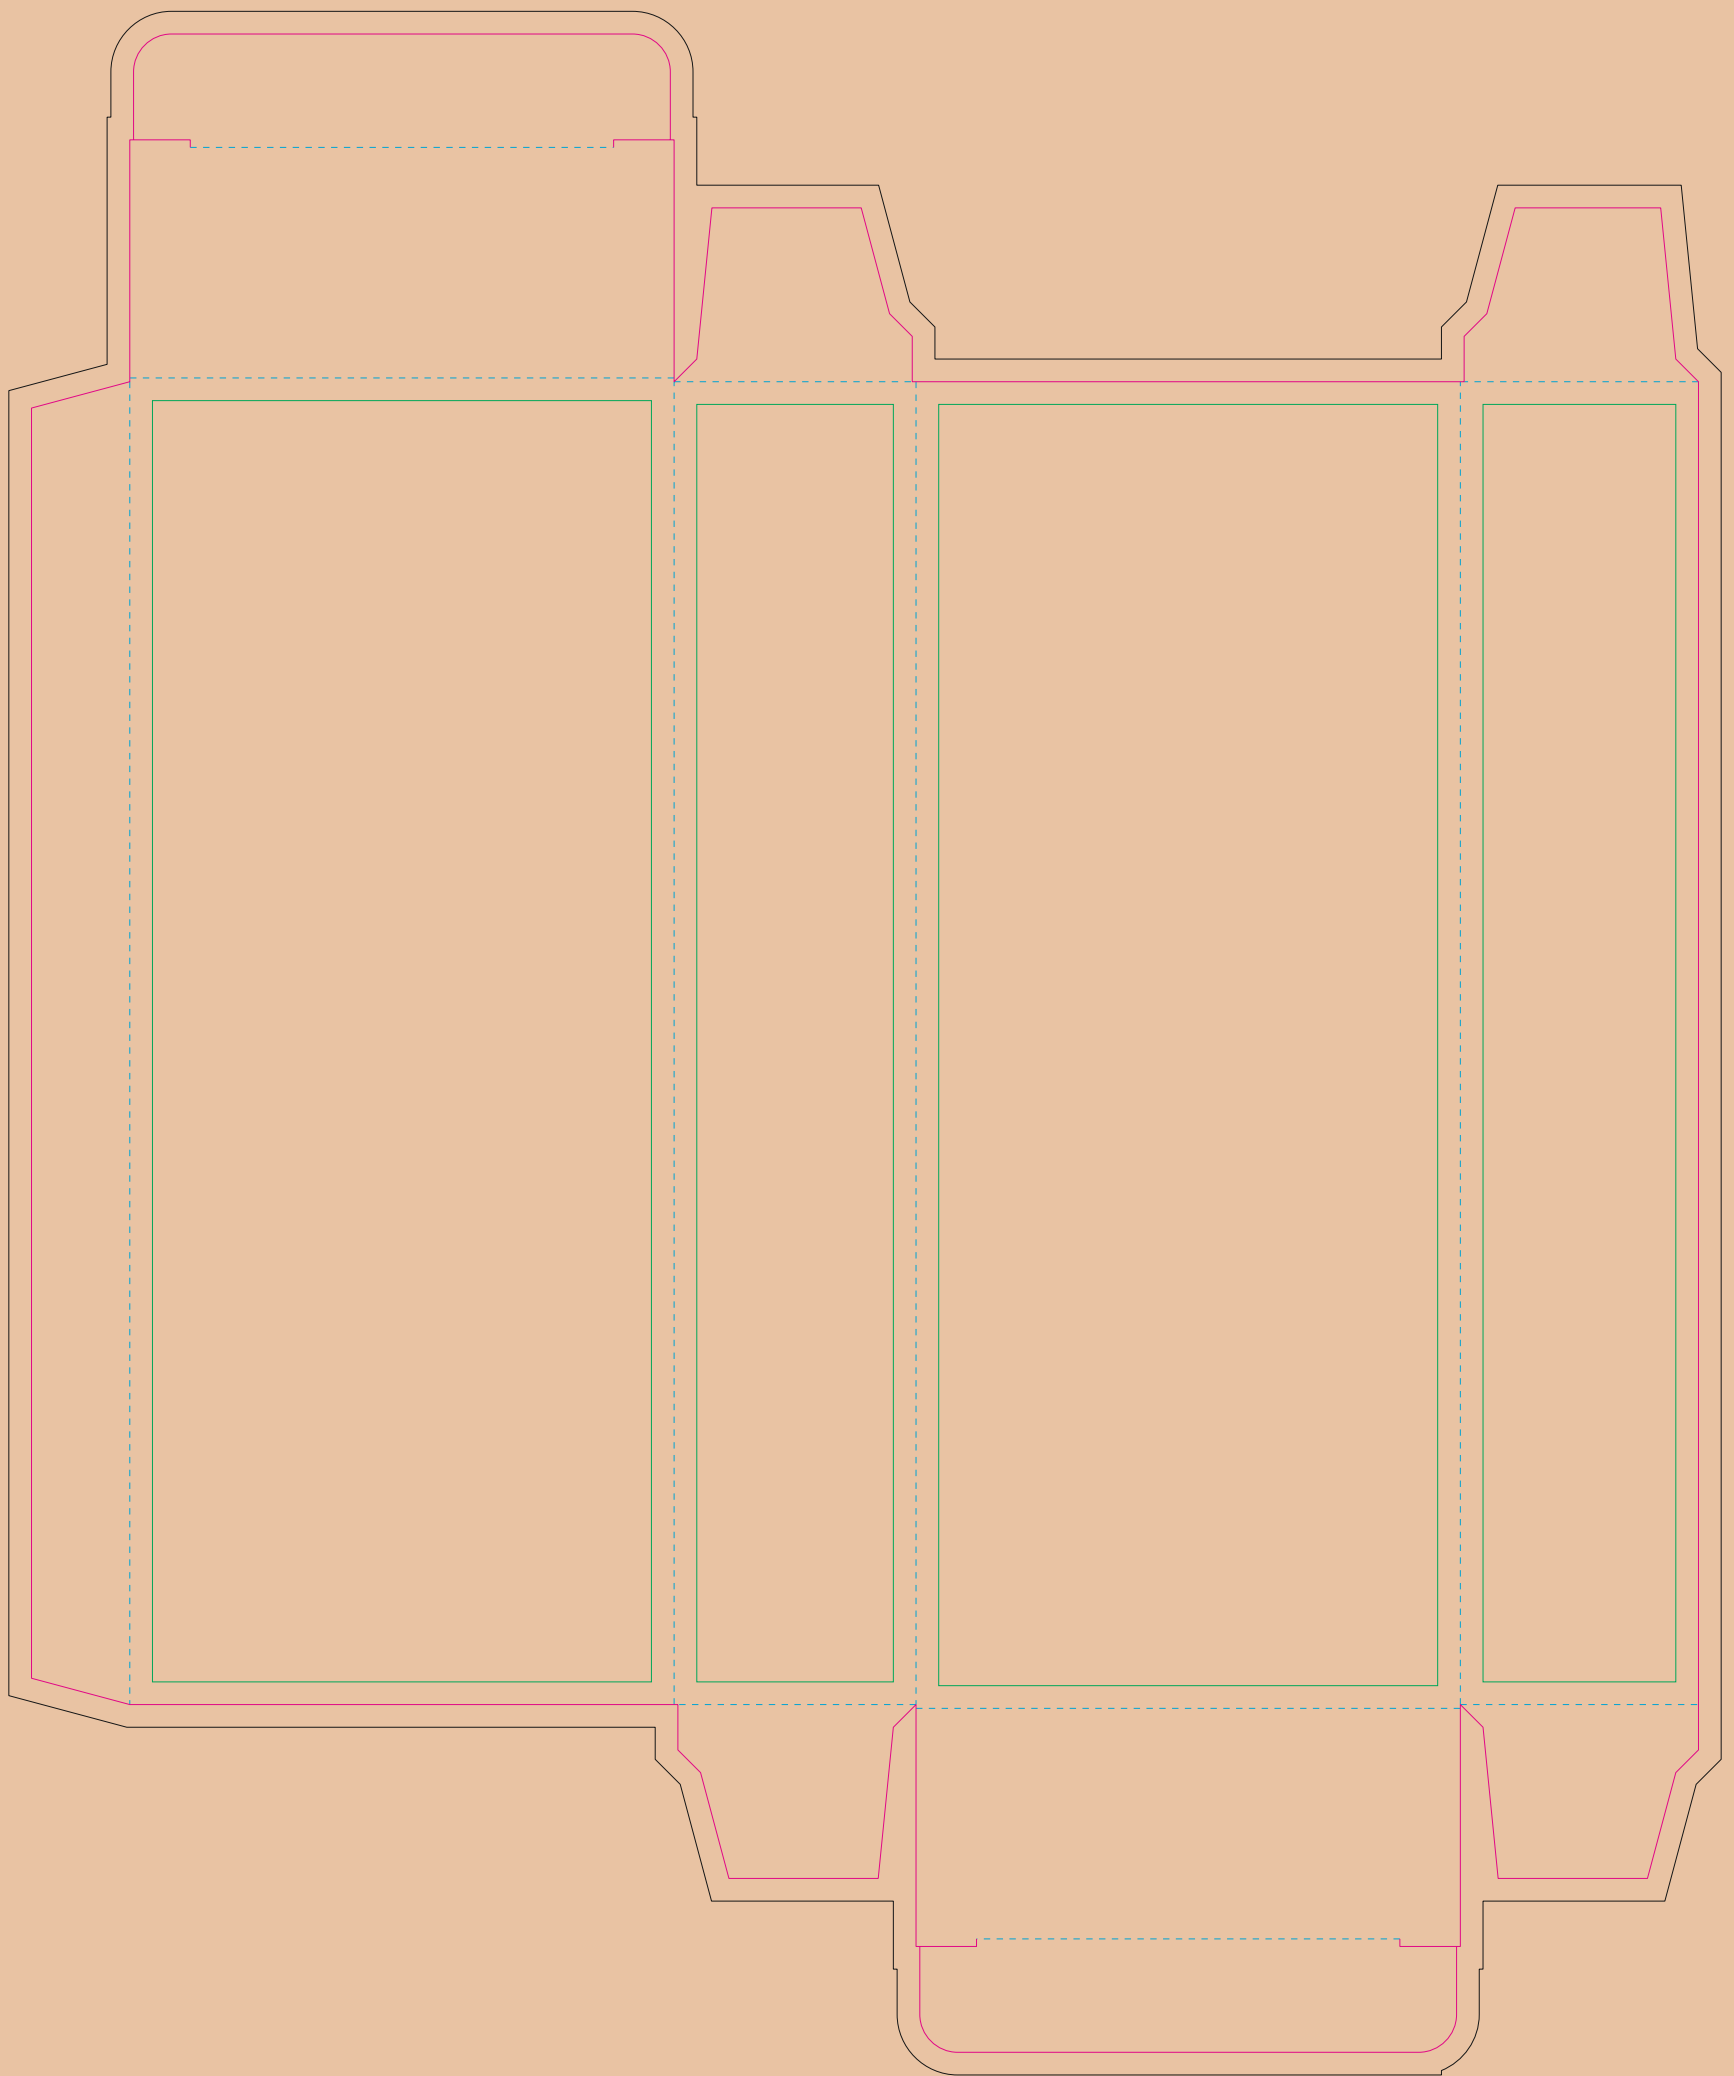

Kraft Paperboard box

- Margin
- Edge of product
- Bleed limit 3-3 mm (background must fill it)
- - - - - Fold line

resolution: min. 300DPI

colours: CMYK

formats: TIFF, PDF, EPS, AI, CDR

The green line indicates the area all non-background object - texts, logos, etc.

The pink outline the maximum size of graphic visible on the product.

The black line indicates the size of the required graphics including bleed.