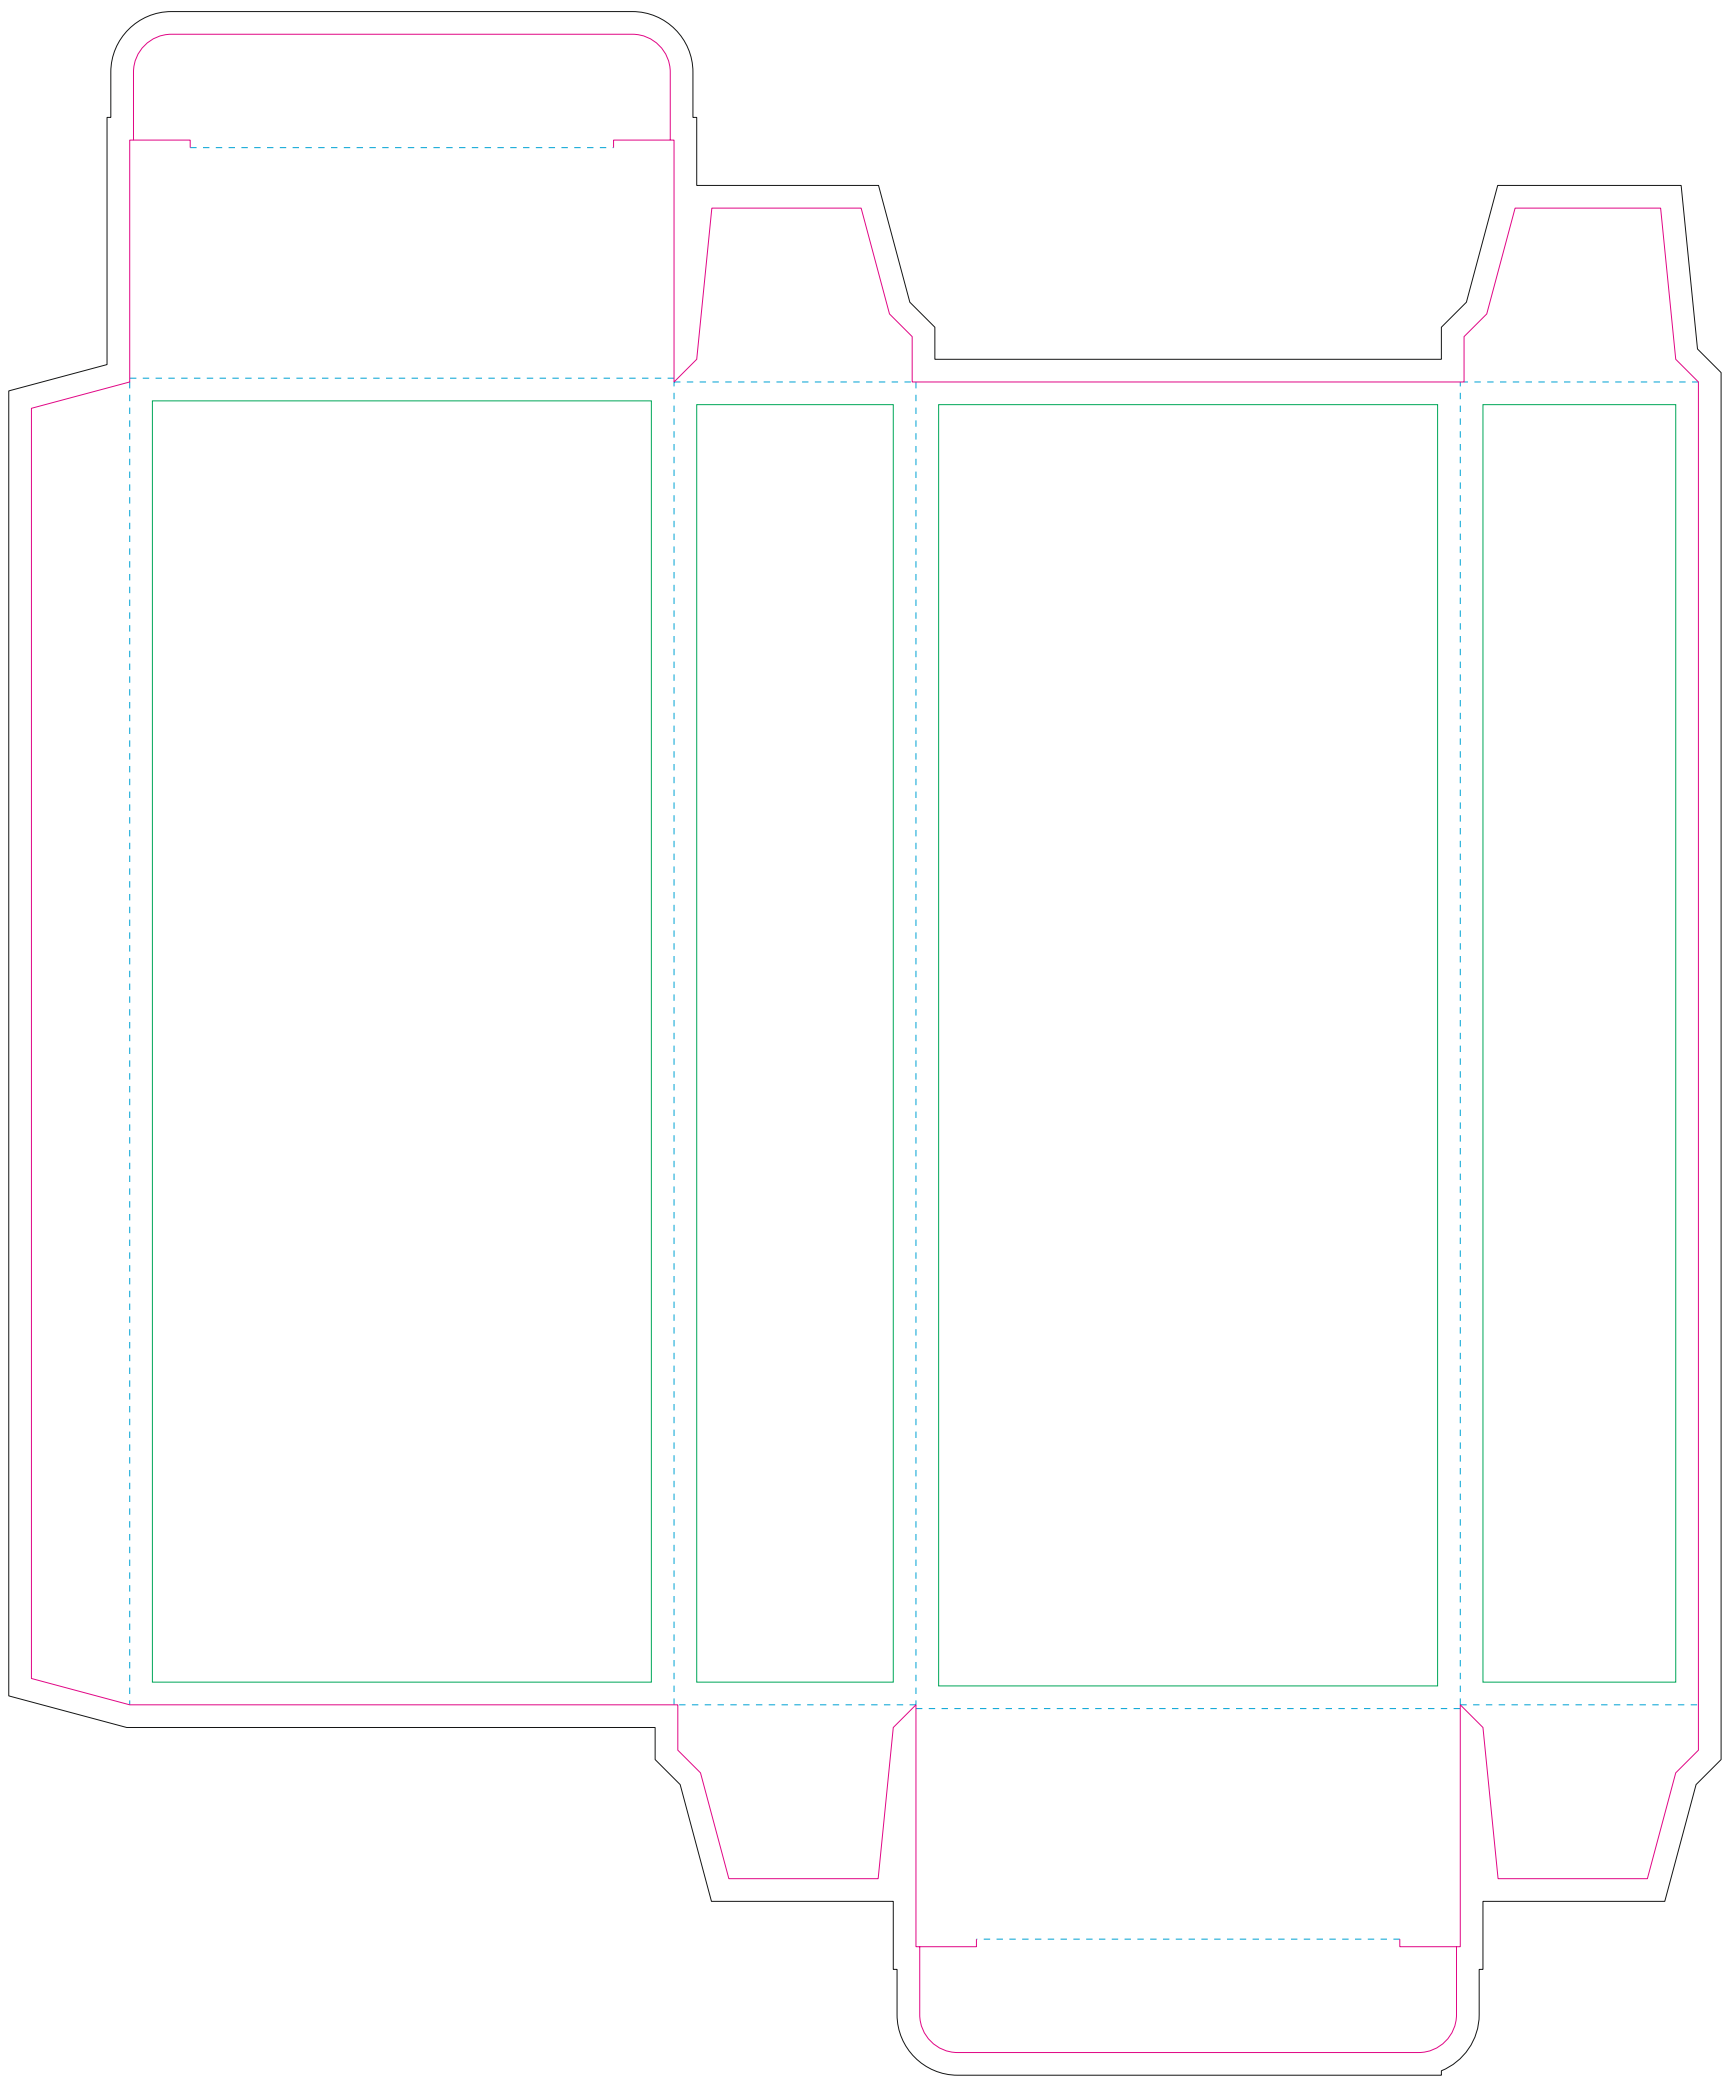

Paperboard box

- Margin
- Edge of product
- Bleed limit 3-3 mm (background must fill it)
- - - - - Fold line

resolution: min. 300DPI

colours: CMYK

formats: TIFF, PDF, EPS, AI, CDR

The green line indicates the area all non-background object - texts, logos, etc.

The pink outline the maximum size of graphic visible on the product.

The black line indicates the size of the required graphics including bleed.