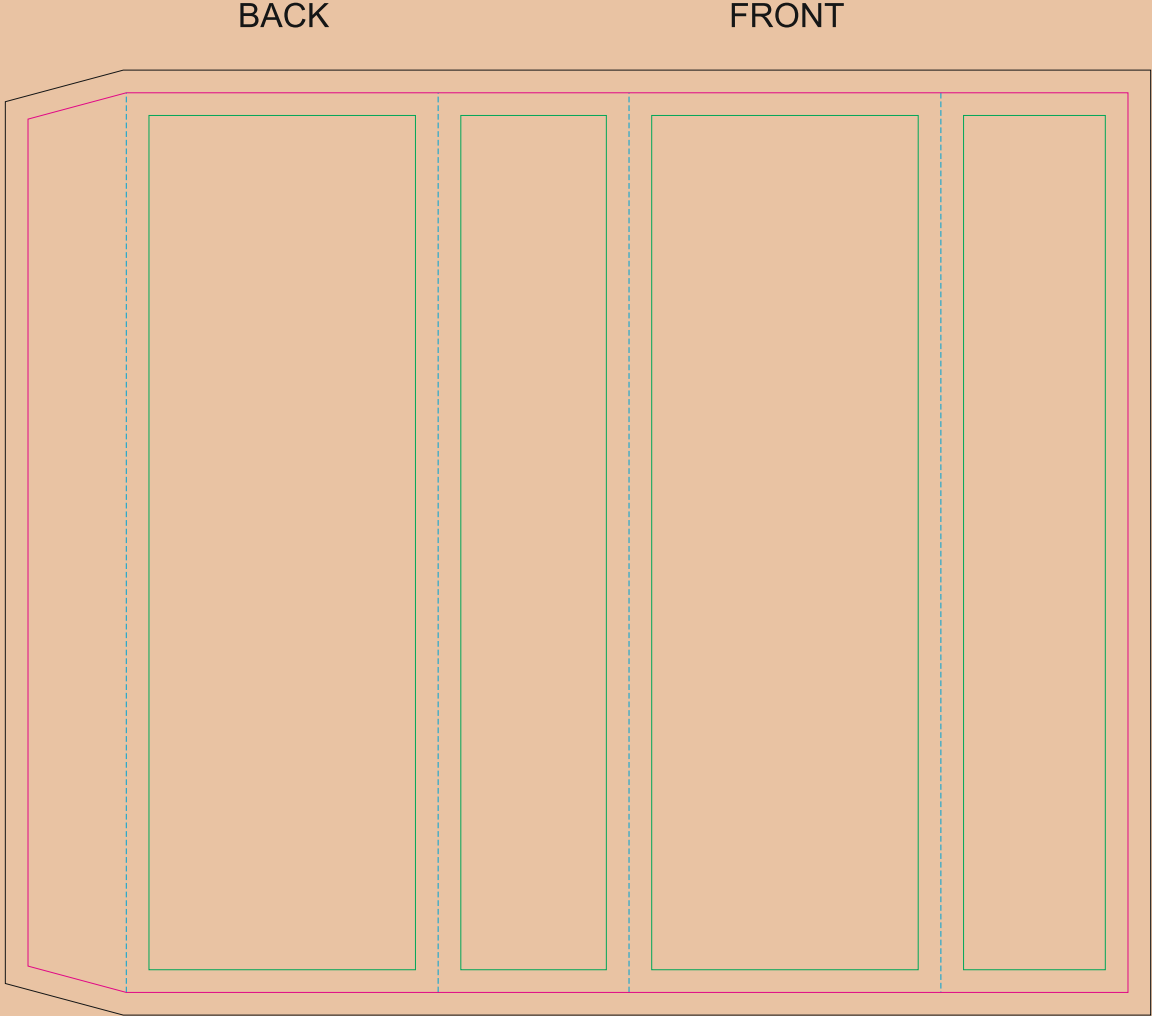

Kraft paper sleeve

The size of the paper sleeve is for reference only as product packaging size may vary.

- Margin
- Edge of product
- Bleed limit 3-3 mm (background must fill it)
- Fold line

resolution: min. 300 DPI
colours: CMYK
formats: TIFF, PDF, EPS, AI, CDR

The green line indicates the area all non-background object-texts, logos, etc.
The pink outline the maximum size of graphic visible on the product.
The black line indicates the size of the required graphics including bleed.
The blue line indicates the folding.