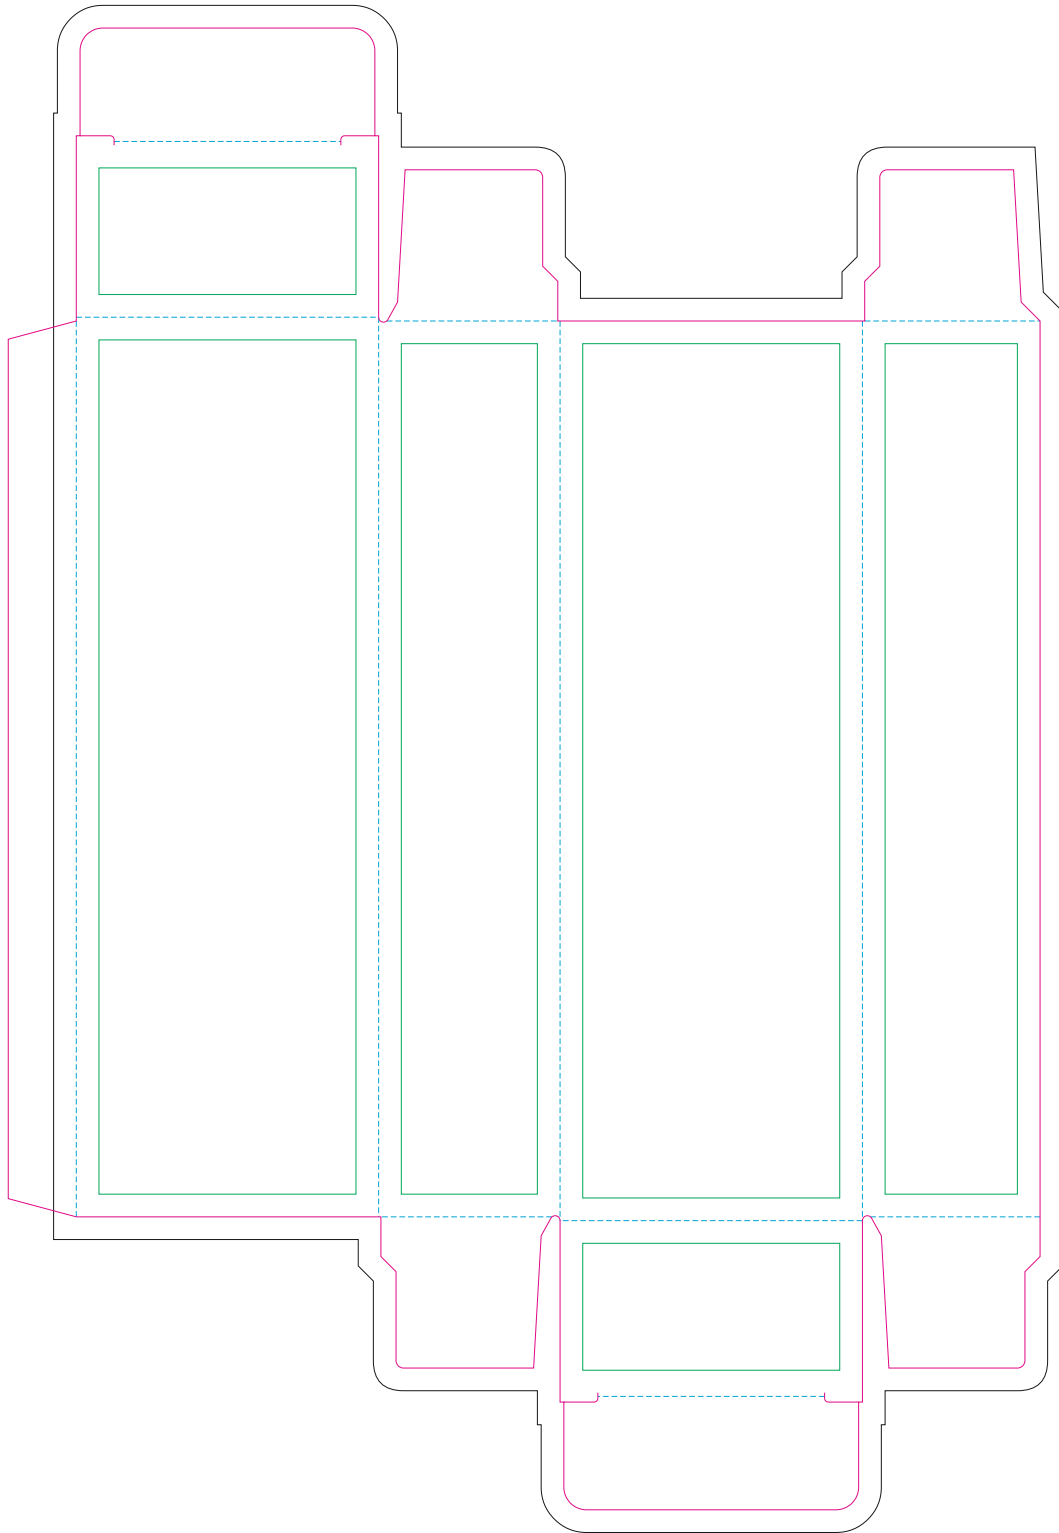

Paperboard box

- Margin
- Edge of product
- Bleed limit 3-3 mm (background must fill it)
- - - - - Fold line

resolution: min. 300 DPI
colours: CMYK
formats: TIFF, PDF, EPS, AI, CDR

The green line indicates the area all non-background object-texts, logos, etc.
The pink outline the maximum size of graphic visible on the product.
The black line indicates the size of the required graphics including bleed.
The blue line indicates the folding.