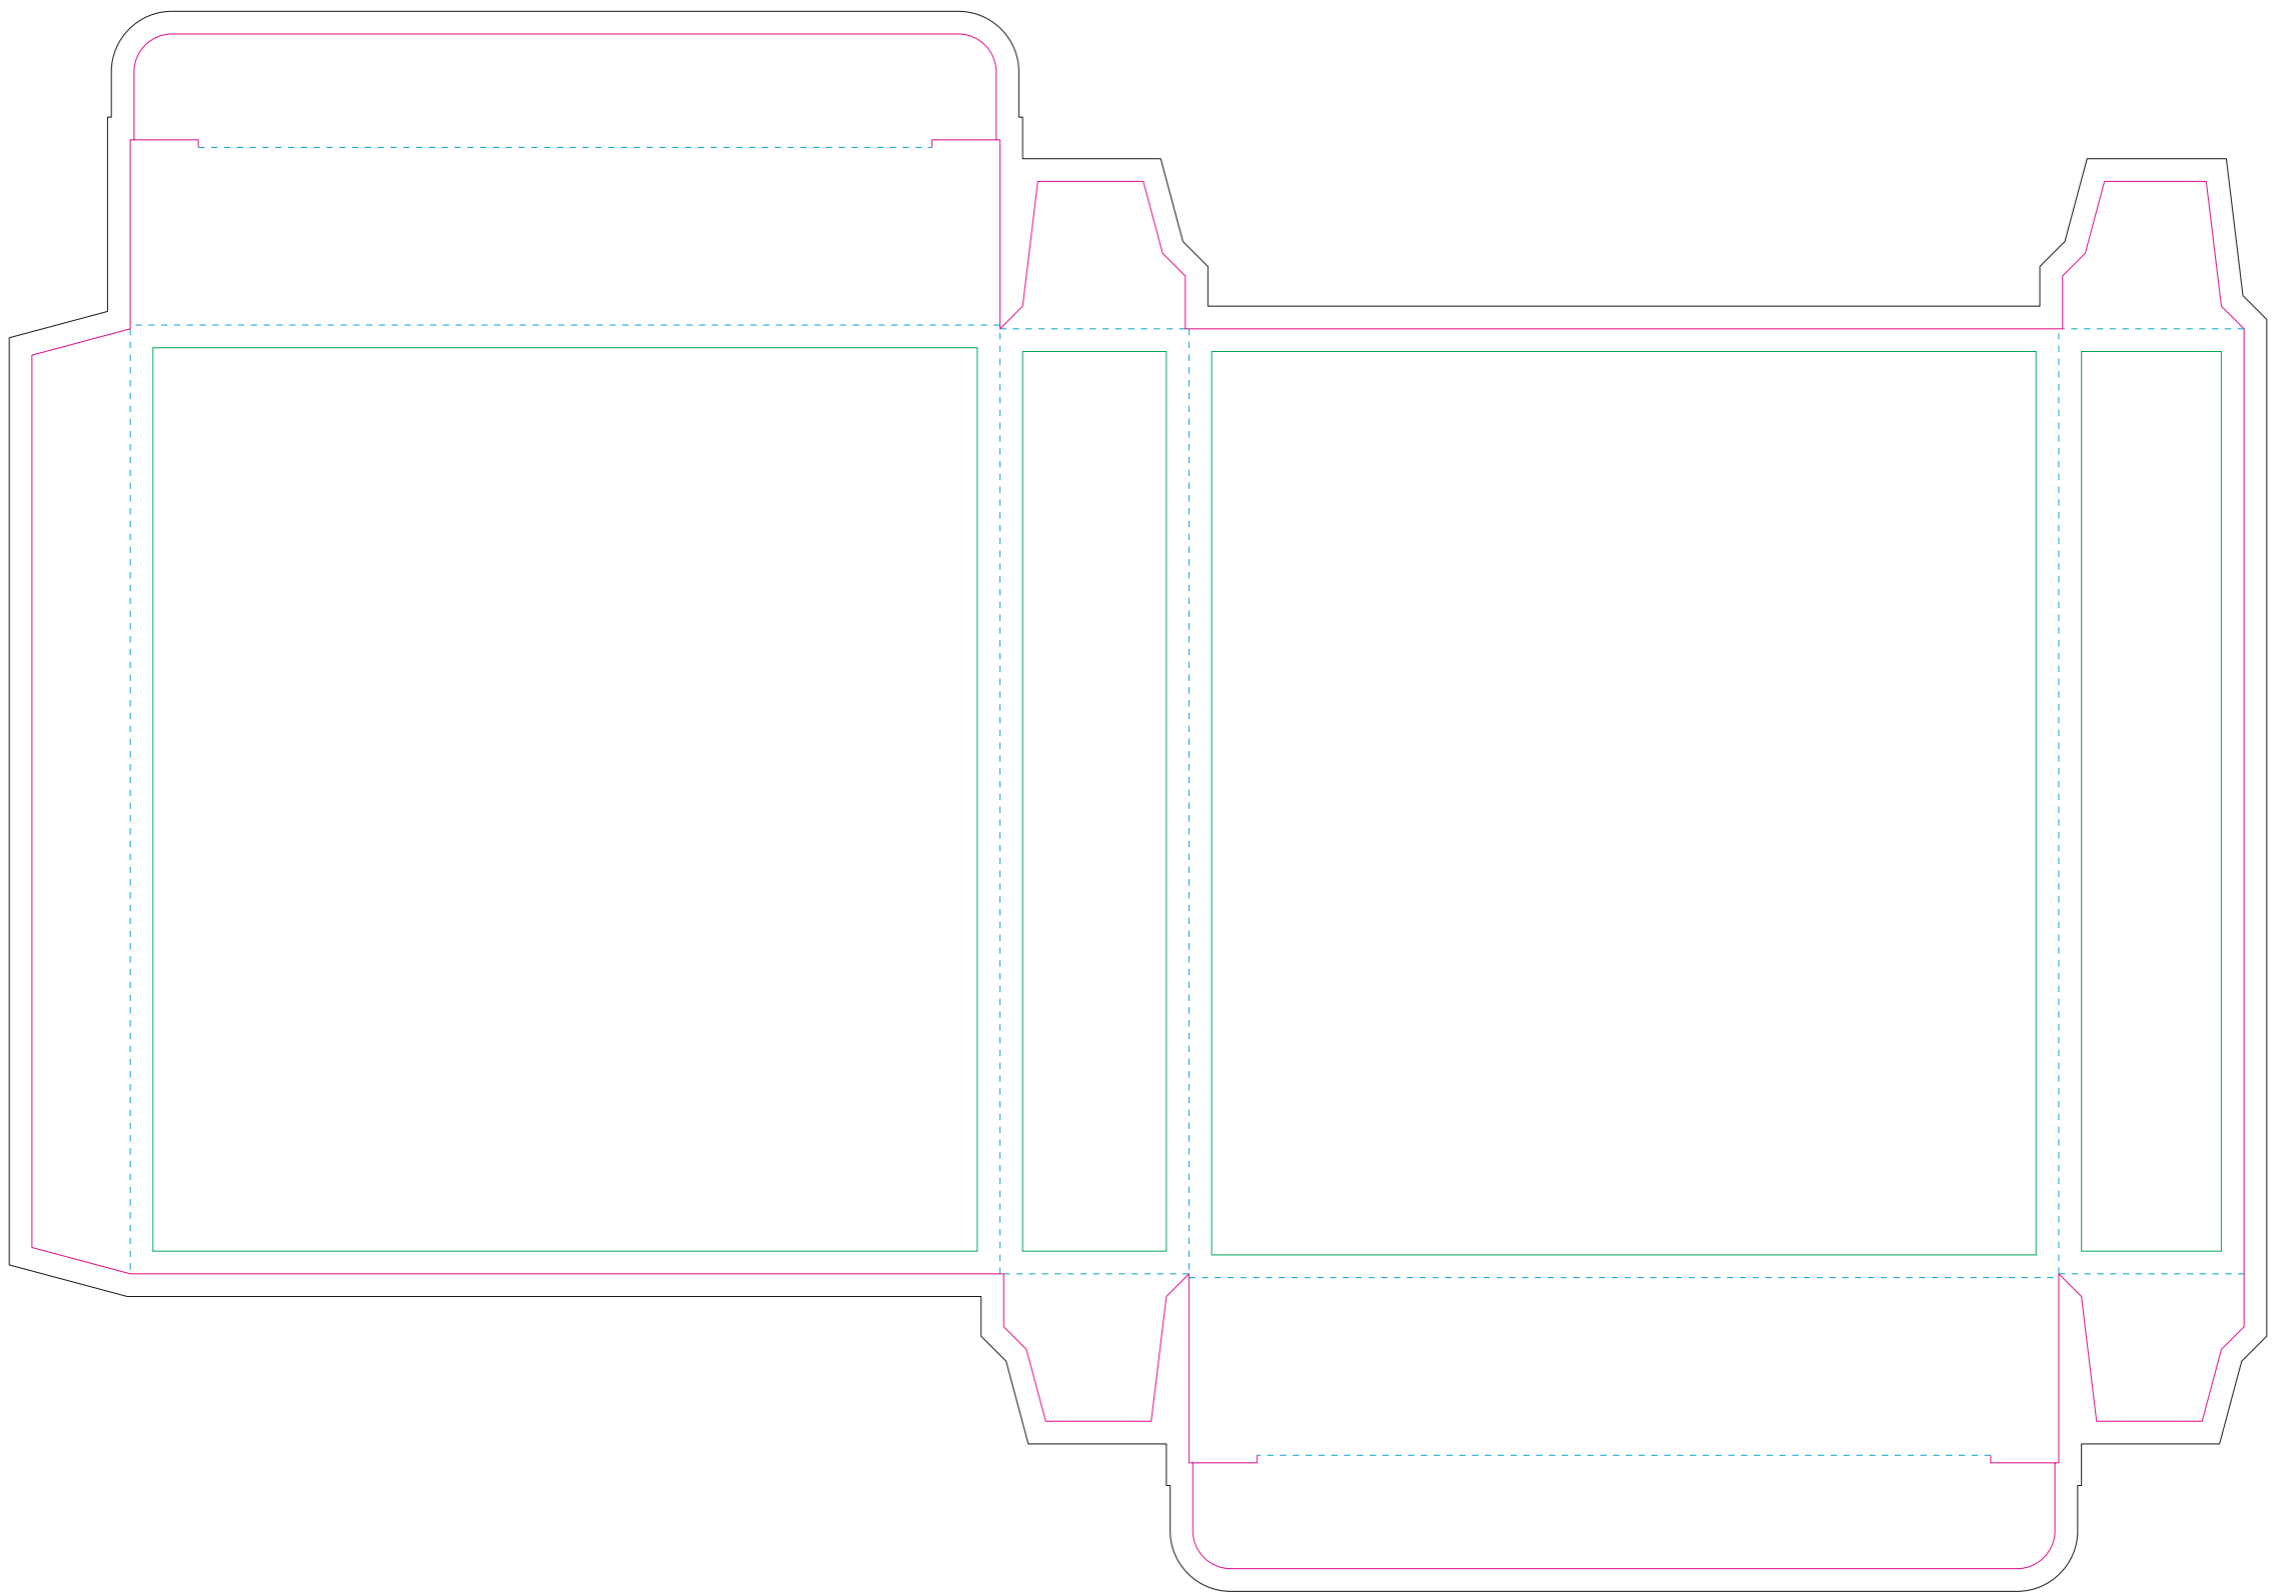

# Paperboard box

- Margin
- Edge of product
- Bleed limit 3-3 mm (background must fill it)
- - - - - Fold line

resolution: min. 300DPI  
colours: CMYK  
formats: TIFF, PDF, EPS, AI, CDR

The green line indicates the area all non-background object - texts, logos, etc.  
The pink outline the maximum size of graphic visible on the product.  
The black line indicates the size of the required graphics including bleed.