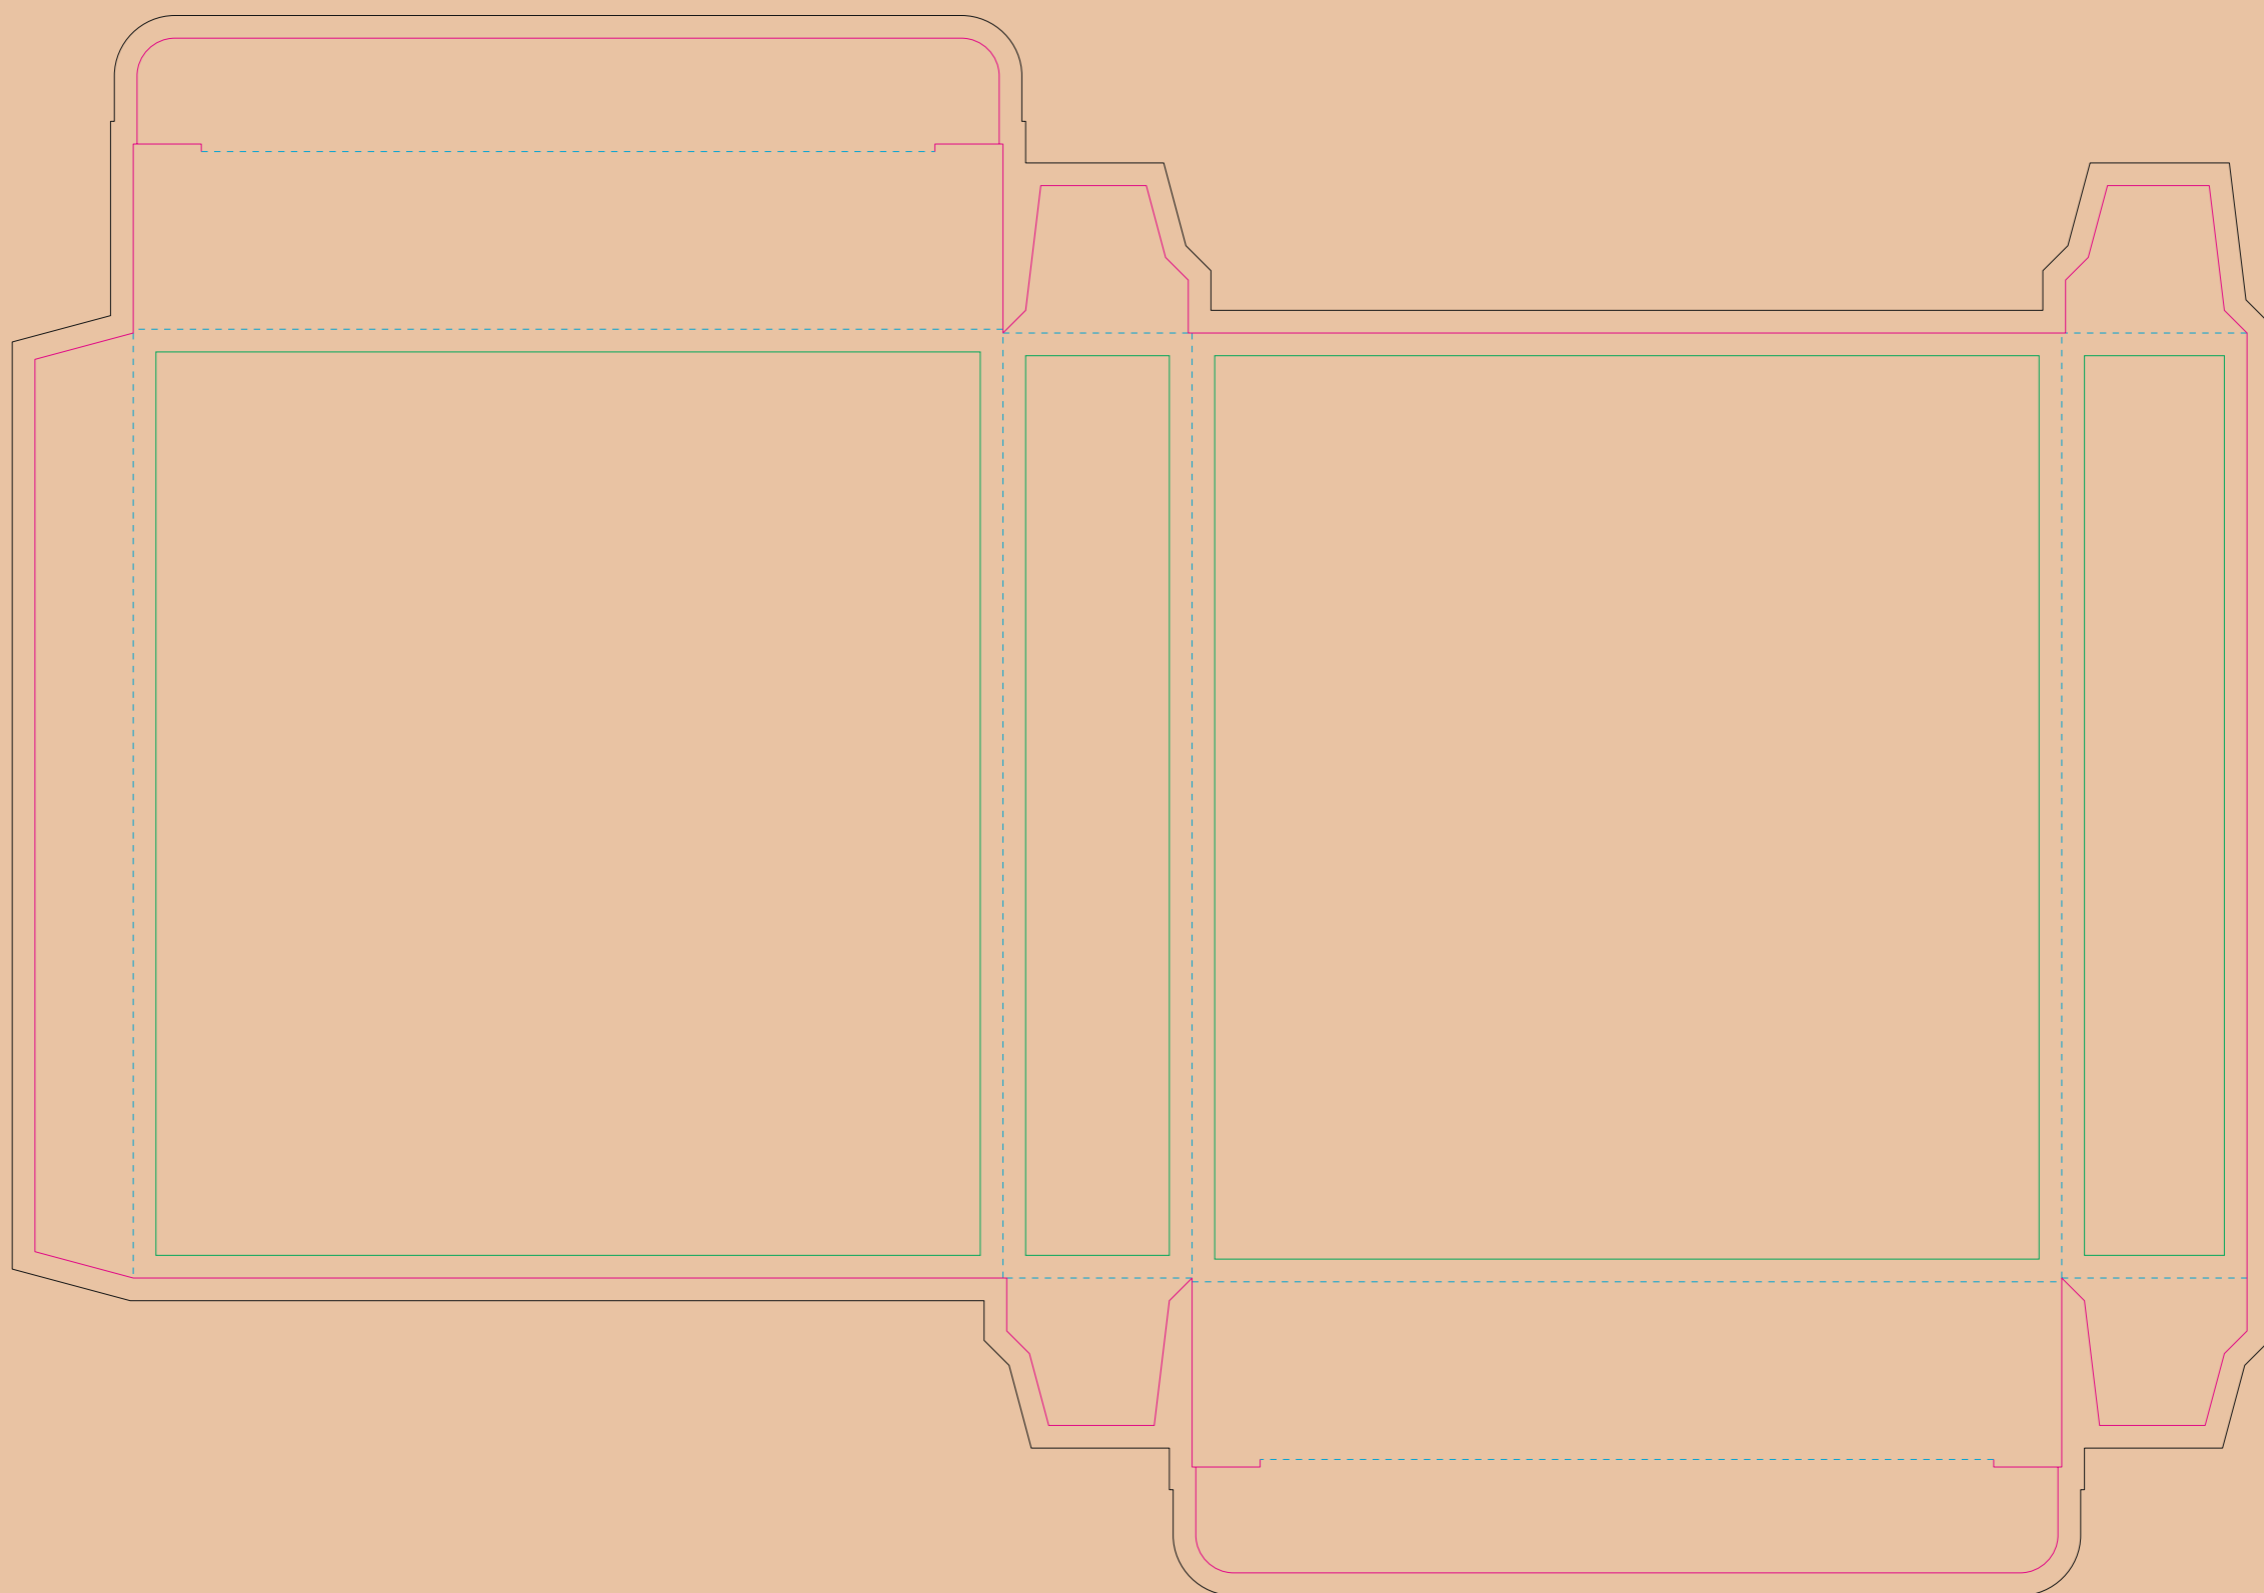

Kraft Paperboard box

- Margin
- Edge of product
- Bleed limit 3-3 mm (background must fill it)
- - - - - Fold line

resolution: min. 300DPI
colours: CMYK
formats: TIFF, PDF, EPS, AI, CDR

The green line indicates the area all non-background object - texts, logos, etc.
The pink outline the maximum size of graphic visible on the product.
The black line indicates the size of the required graphics including bleed.