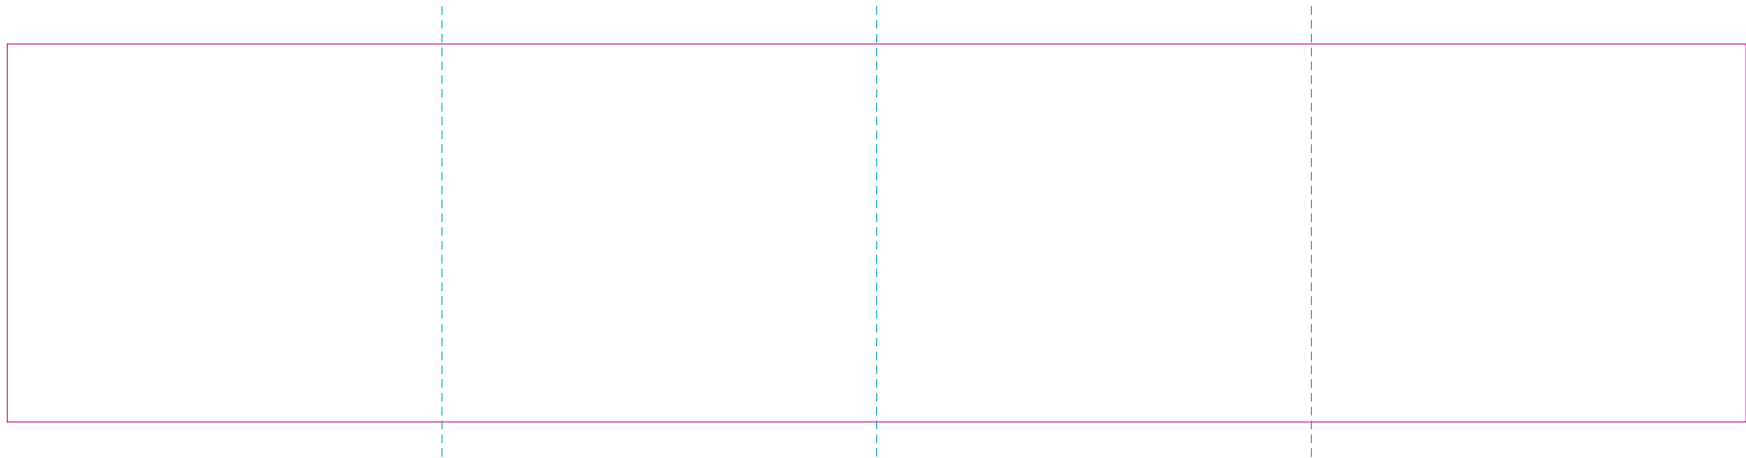

ER2

— Edge of graphics

- - - centerlines

file format: vector

colours: in one color

formats: PDF, EPS, AI, CDR

The pink outline the maximum size of graphic visible on the product.

The blue dash line indicates the center line of the left, right and middle side of object.