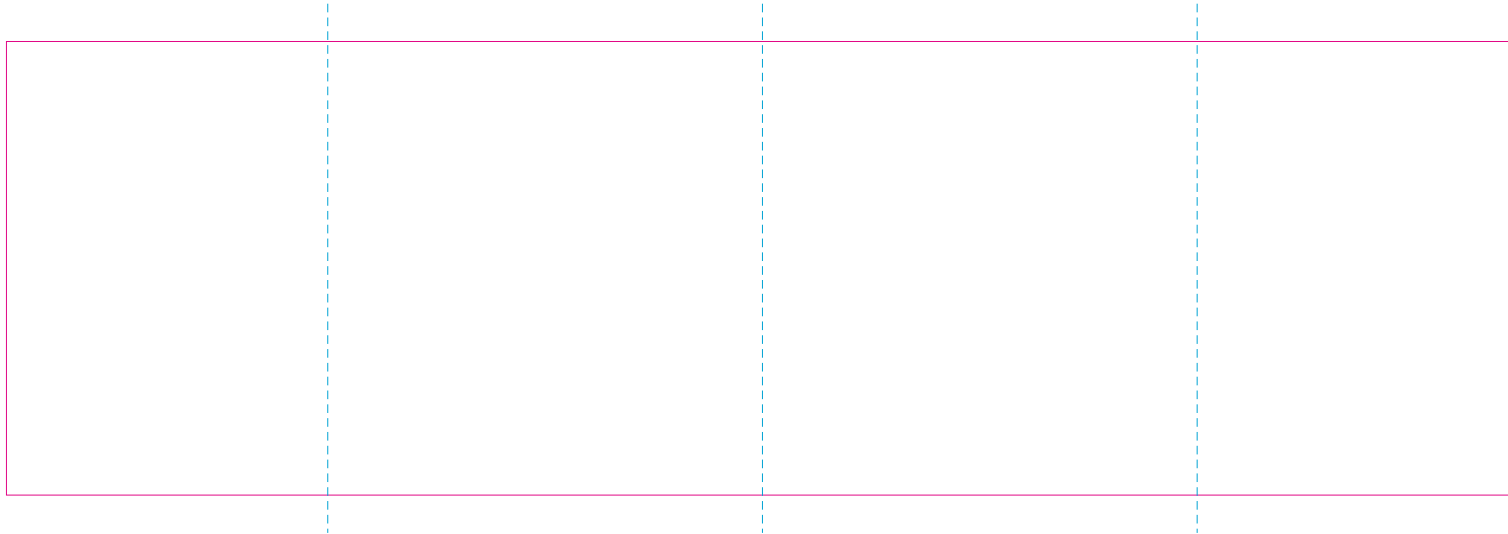

RS

— Edge of graphics

- - - centerlines

file format: vector

colours: in one color

formats: PDF, EPS, AI, CDR

The pink outline the maximum size of graphic visible on the product.

The blue dash line indicates the center line of the left, right and middle side of object.