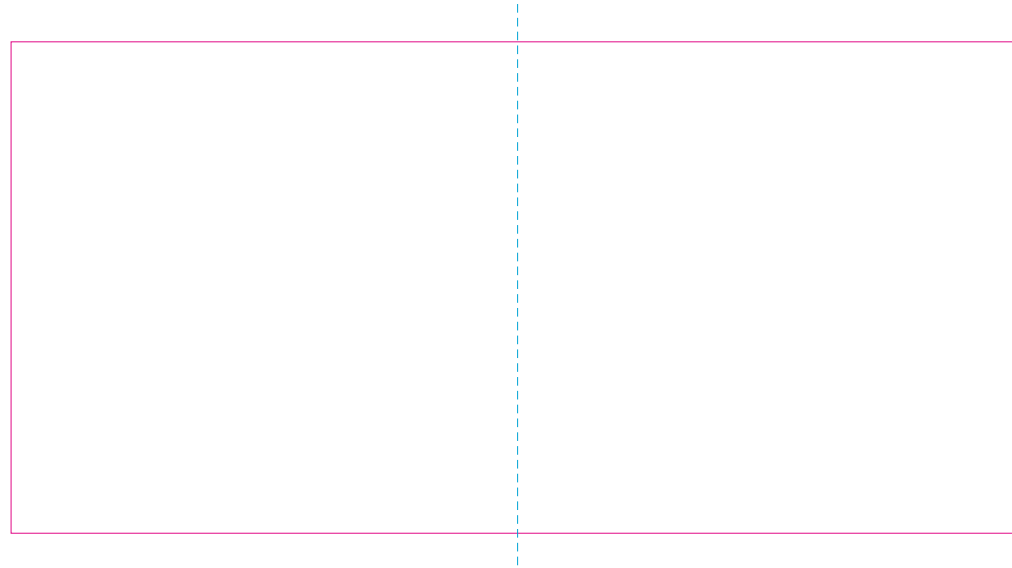

# RS

With rotary screen printing technology the product can only be printed on the opposite side of the handle, please do not position the design on the right or left handed side.

— Edge of graphics

- - - centerlines

file format: vector

colours: in one color

formats: PDF, EPS, AI, CDR

The pink outline the maximum size of graphic visible on the product.

The blue dash line indicates the center line of the left, right and middle side of object.