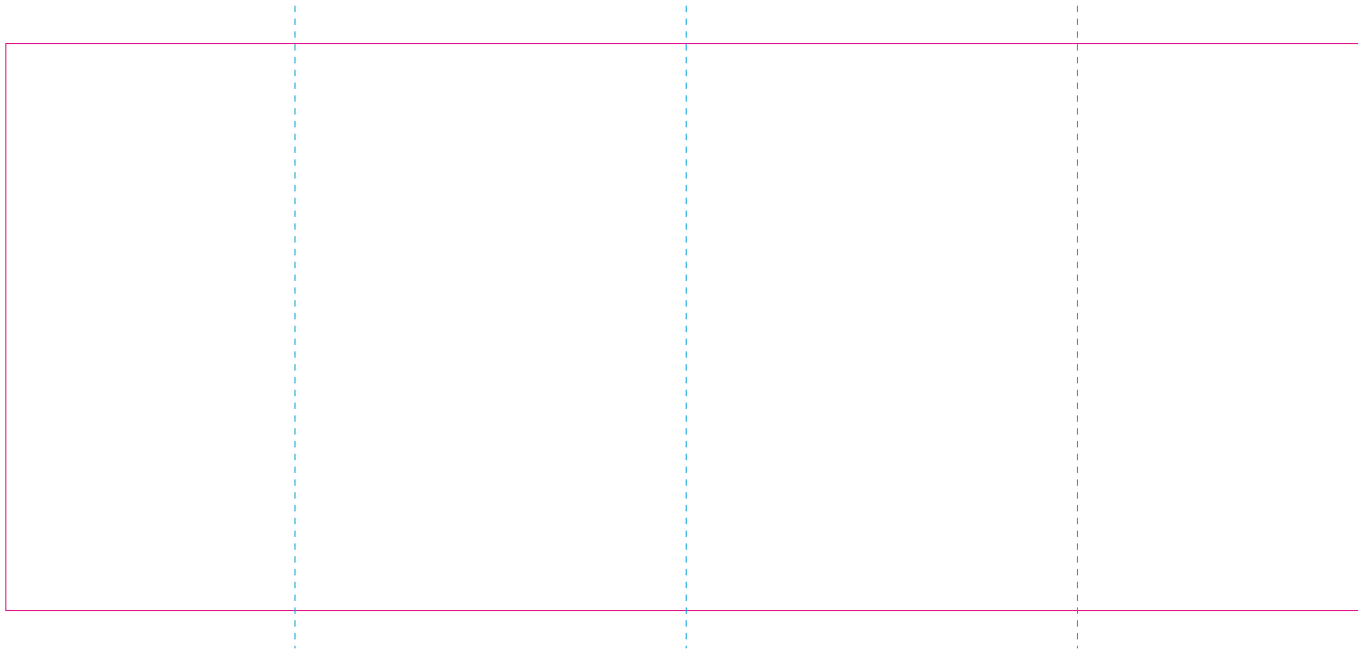

# RS

—— Edge of graphics

----- centerlines

resolution: min. 300 DPI

colours: CMYK

formats: TIFF, PDF, EPS, AI, CDR

The pink outline the maximum size of graphic visible on the product.

The blue dash line indicates the center line of the left, right and middle side of object.