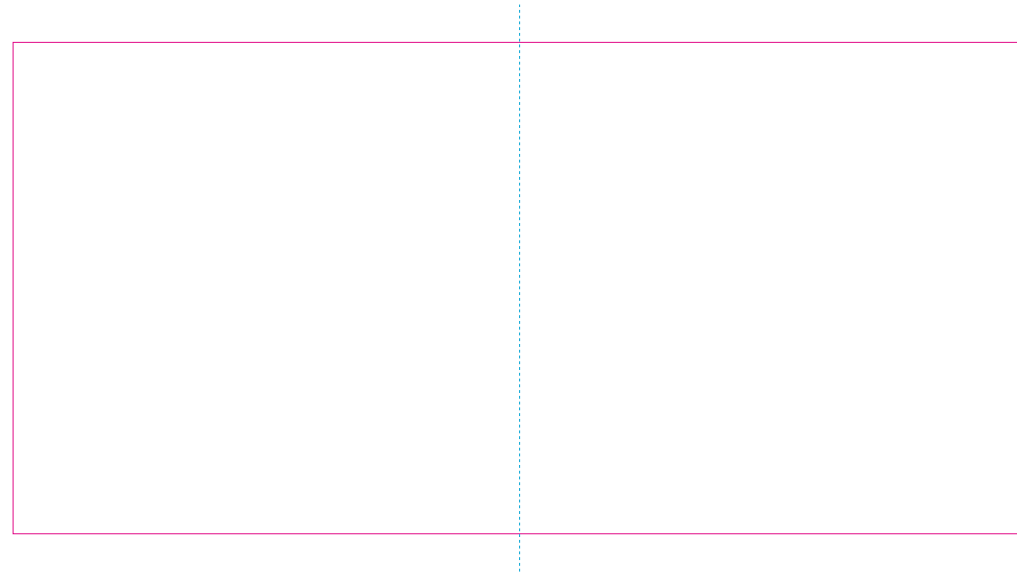

RS

With rotary screen printing technology the product can only be printed on the opposite side of the handle, please do not position the design on the right or left handed side.

———— Edge of graphics

----- centerlines

resolution: min. 300 DPI

colours: CMYK

formats: TIFF, PDF, EPS, AI, CDR

The pink outline the maximum size of graphic visible on the product.

The blue dash line indicates the center line of the left, right and middle side of object.