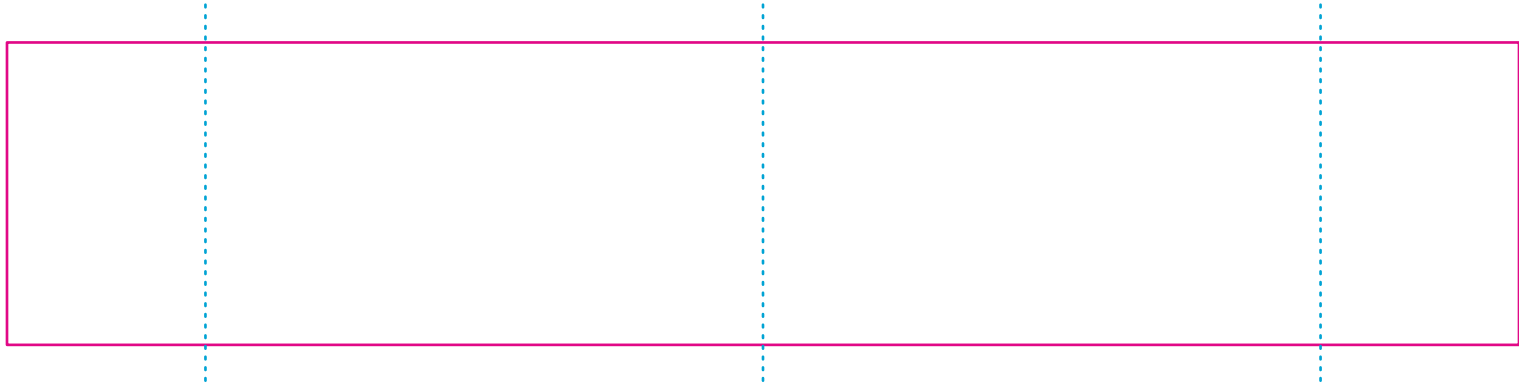

RUV

— Edge of graphics

- - - centerlines

resolution: min. 300 DPI

colours: CMYK

formats: TIFF, PDF, EPS, AI, CDR

The pink outline the maximum size of graphic visible on the product.

The blue dash line indicates the center line of the left, right and middle side of object.