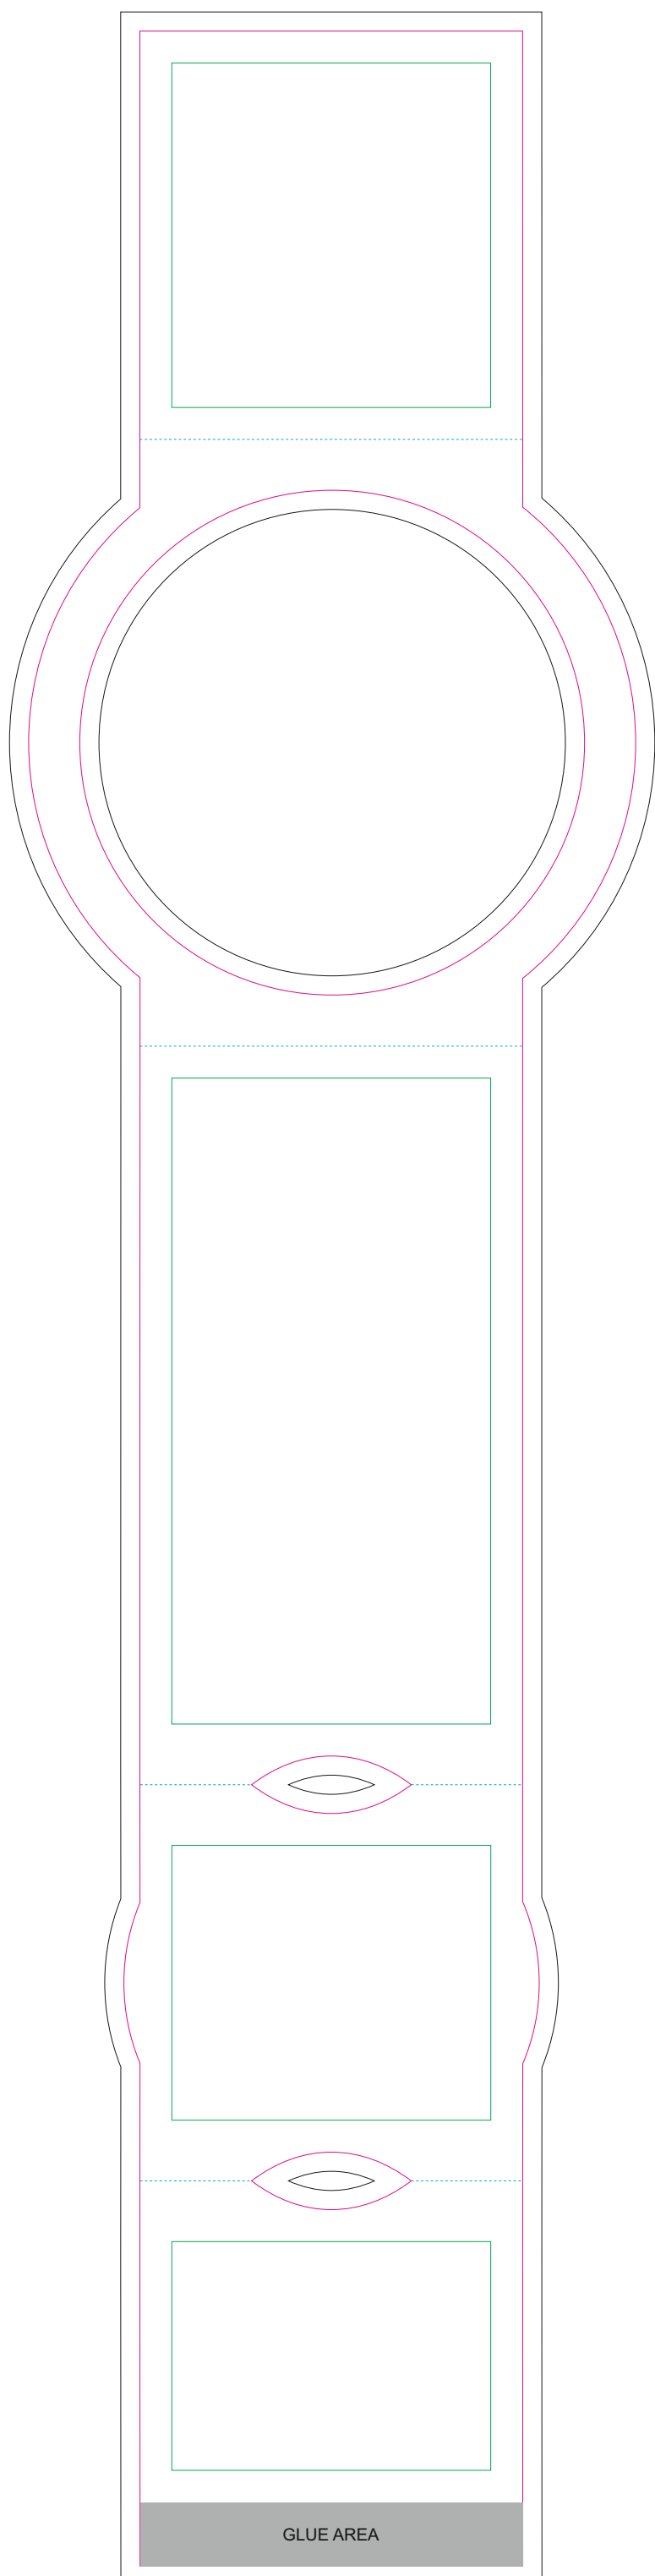

Paper Sleeve

TOP

FRONT

BOTTOM

- Margin
- Edge of product
- Bleed limit 5-5 mm (background must fill it)
- - - - Fold line

resolution: min. 300 DPI
colours: CMYK
formats: TIFF, PDF, EPS, AI, CDR

The green line indicates the area all non-background object-texts, logos, etc.
The pink outline the maximum size of graphic visible on the product.
The black line indicates the size of the required graphics including bleed.
The blue line indicates the folding.