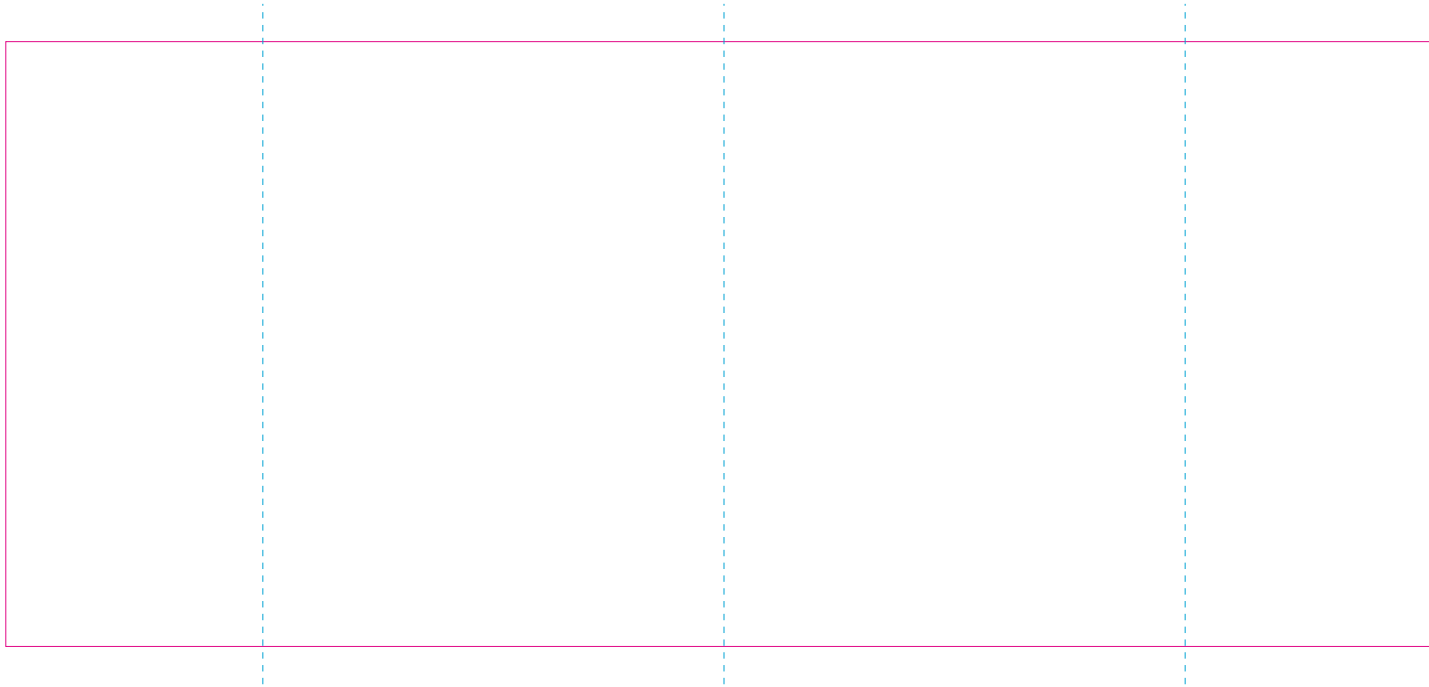

RS

—— Edge of graphics

----- centerlines

resolution: min. 300 DPI

colours: CMYK

formats: TIFF, PDF, EPS, AI, CDR

The pink outline the maximum size of graphic visible on the product.

The blue dash line indicates the center line of the left, right and middle side of object.