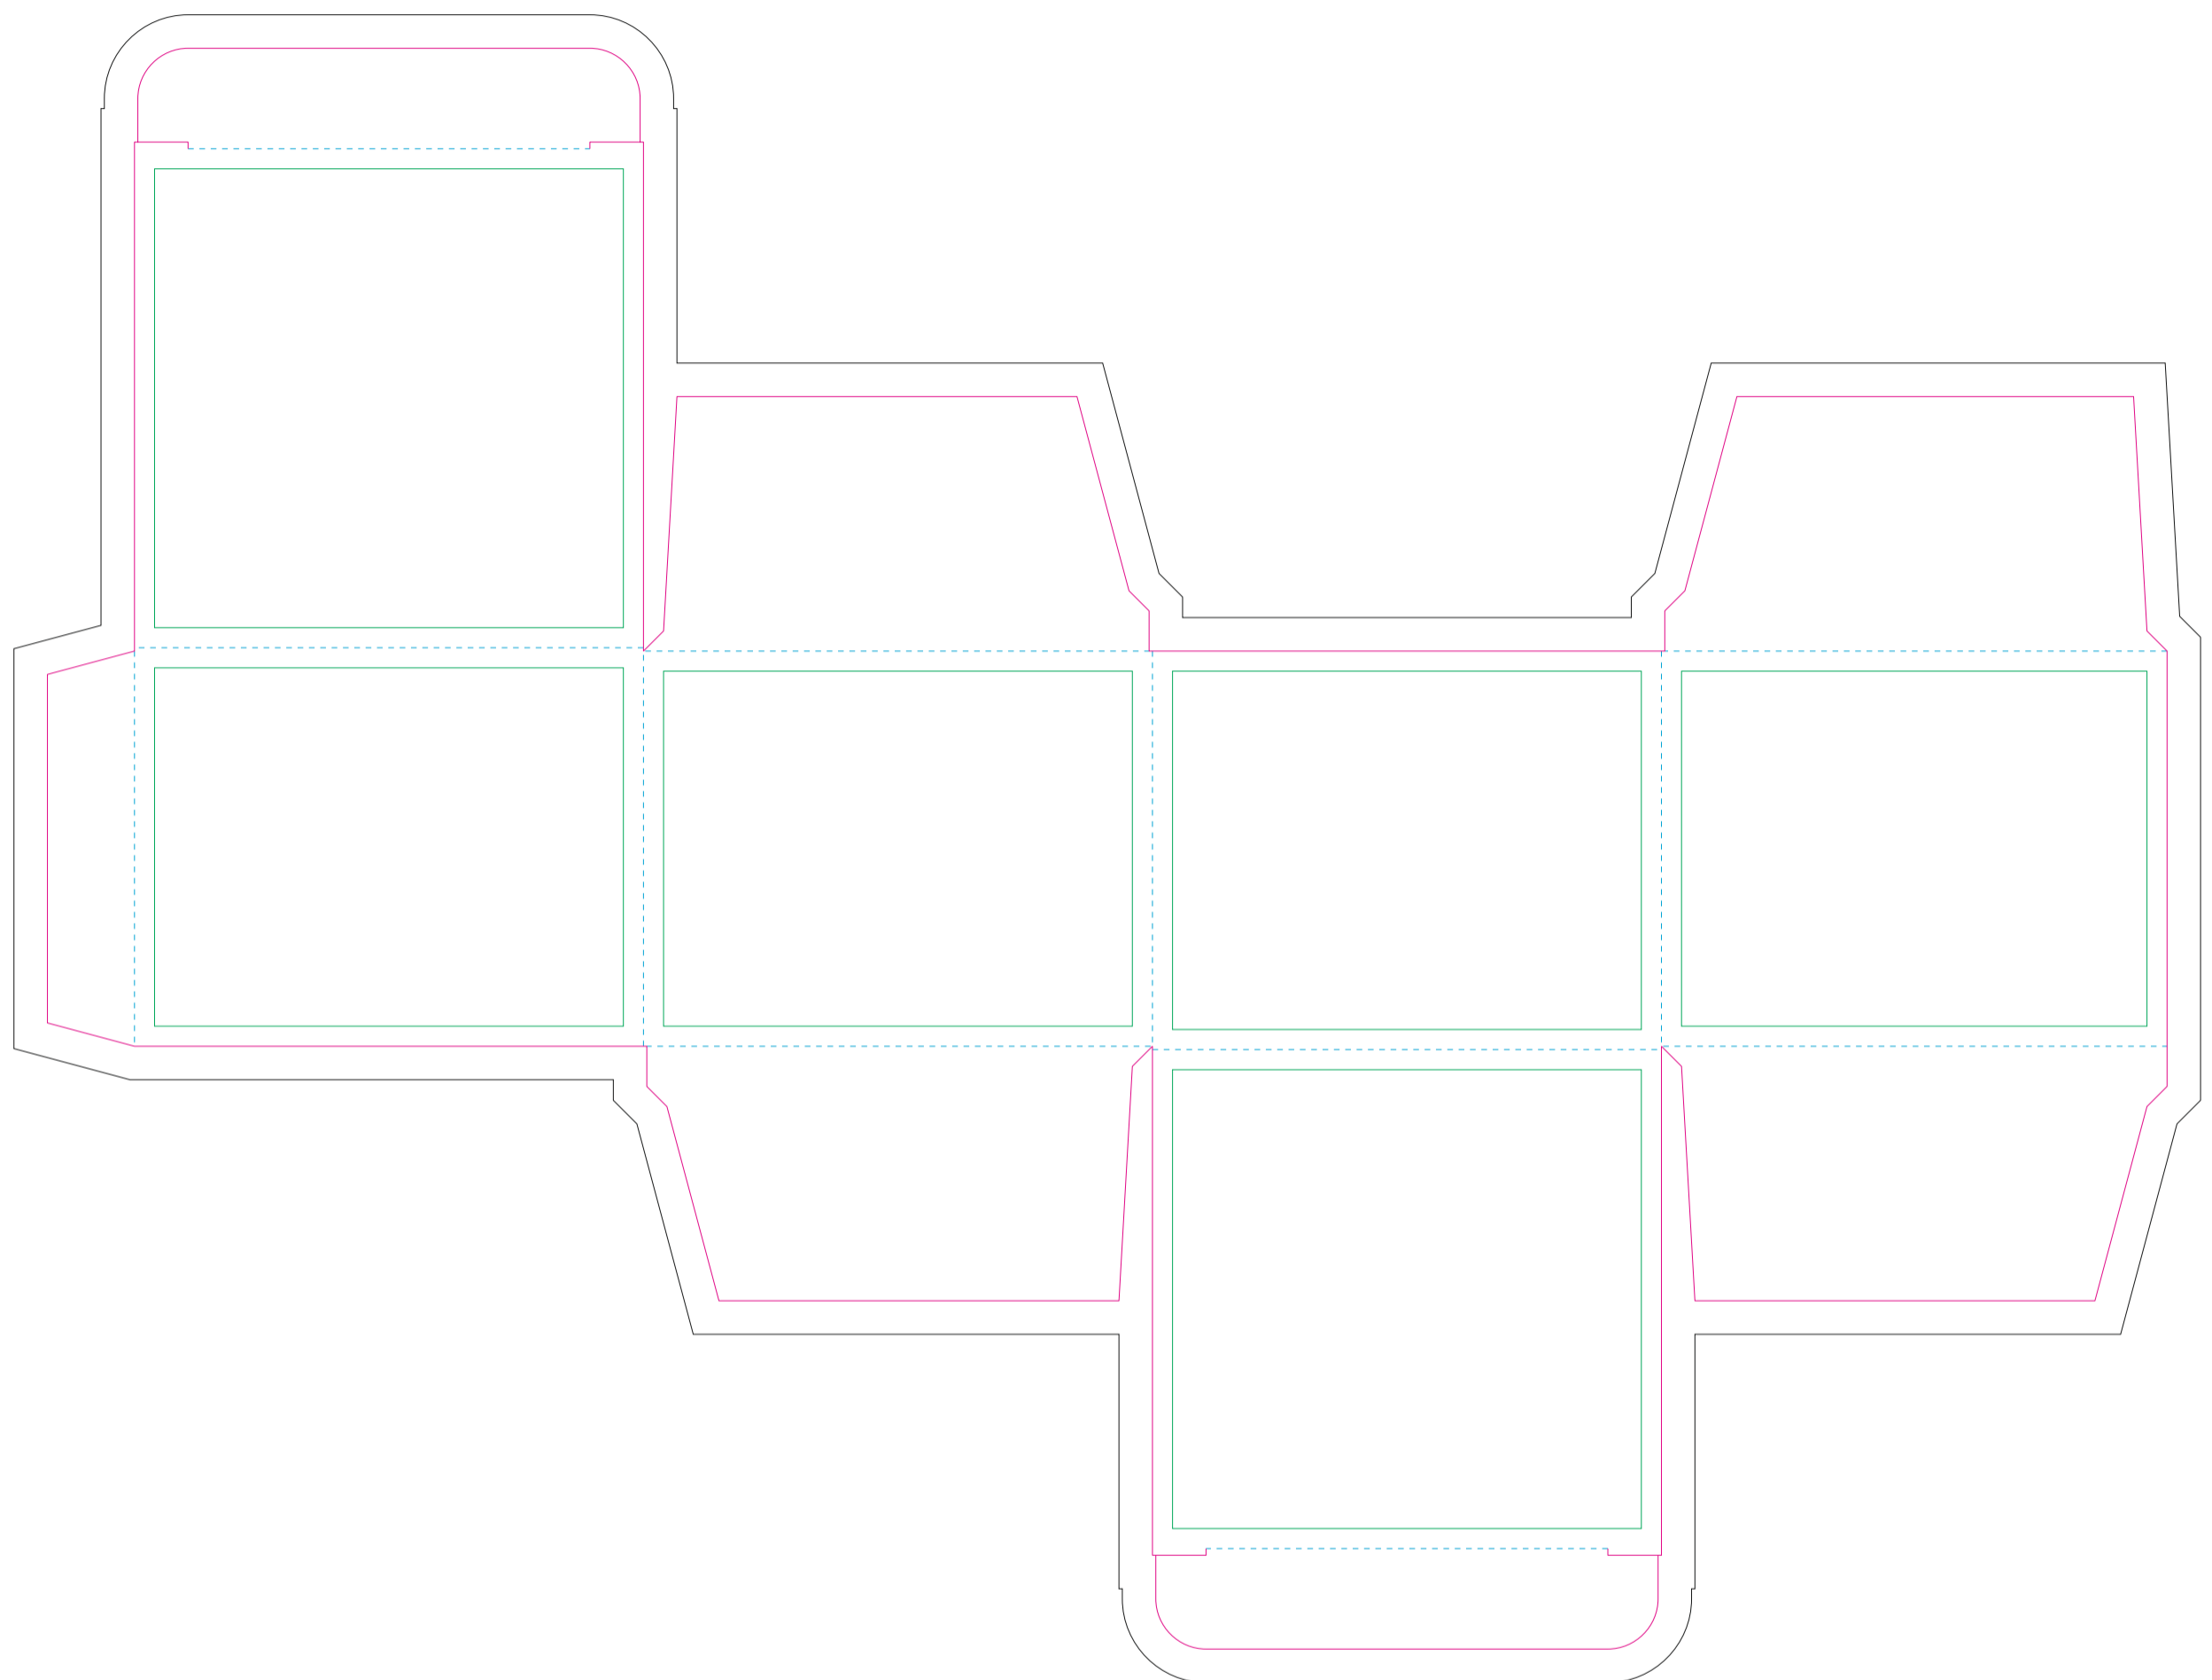

Paperboard box

- Margin
- Edge of product
- Bleed limit 5-5 mm (background must fill it)
- - - - - Fold line

resolution: min. 300DPI
colours: CMYK
formats: TIFF, PDF, EPS, AI, CDR

The green line indicates the area all non-background object - texts, logos, etc.
The pink outline the maximum size of graphic visible on the product.
The black line indicates the size of the required graphics including bleed.