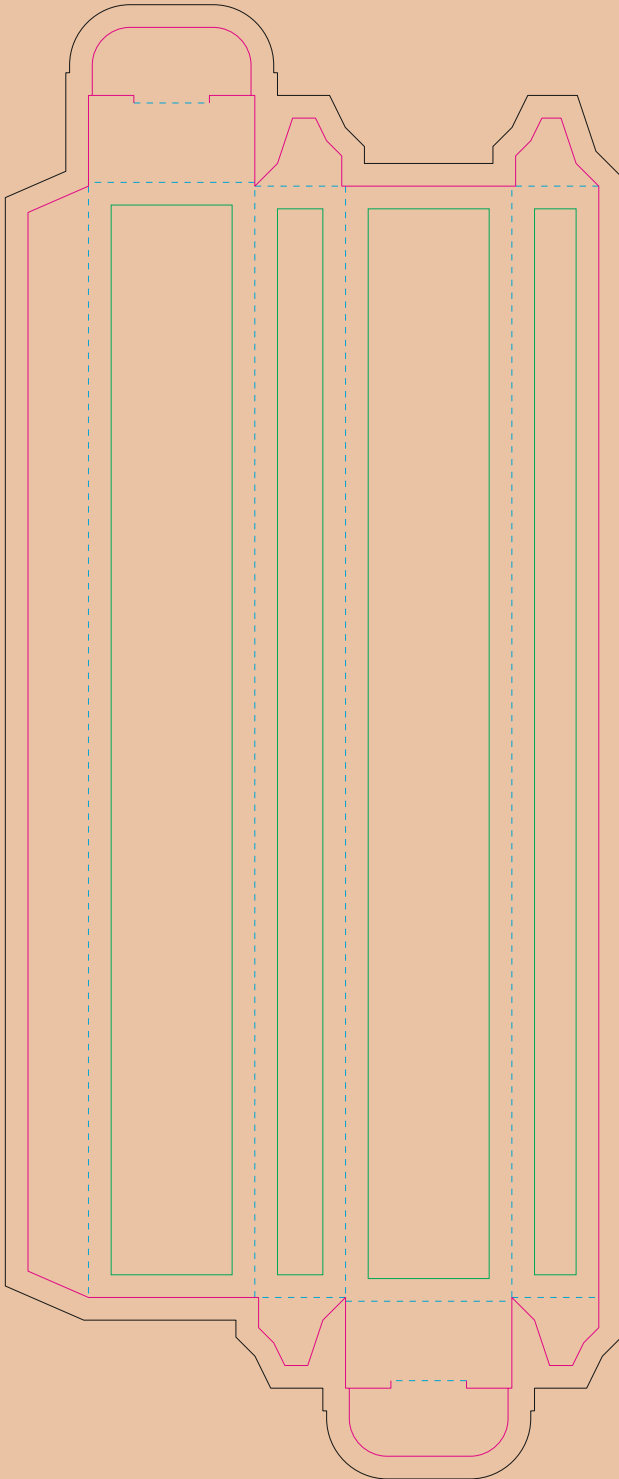

# Kraft Paperboard box

- Margin
- Edge of product
- Bleed limit 3-3 mm (background must fill it)

resolution: min. 300DPI

colours: CMYK

formats: TIFF, PDF, EPS, AI, CDR

The green line indicates the area all non-background object - texts, logos, etc.

The pink outline the maximum size of graphic visible on the product.

The black line indicates the size of the required graphics including bleed.