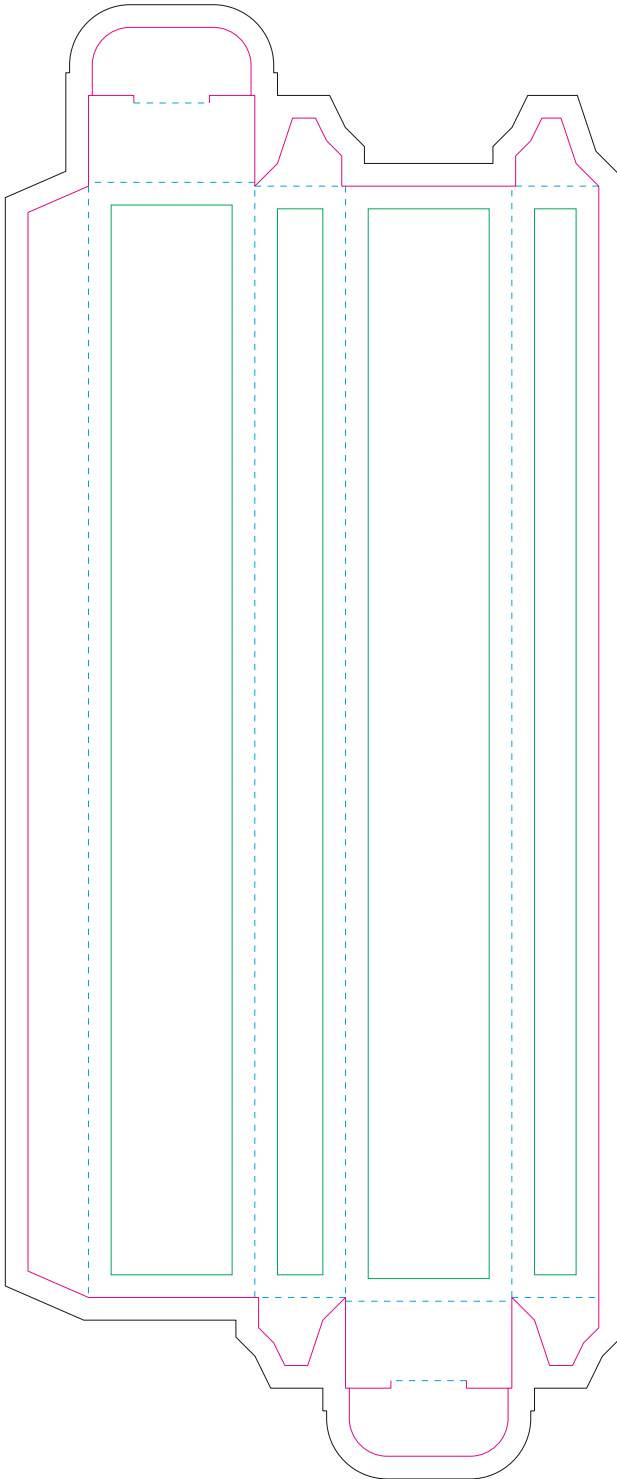

Paperboard box

- Margin
- Edge of product
- Bleed limit 3-3 mm (background must fill it)

resolution: min. 300DPI

colours: CMYK

formats: TIFF, PDF, EPS, AI, CDR

The green line indicates the area all non-background object - texts, logos, etc.

The pink outline the maximum size of graphic visible on the product.

The black line indicates the size of the required graphics including bleed.