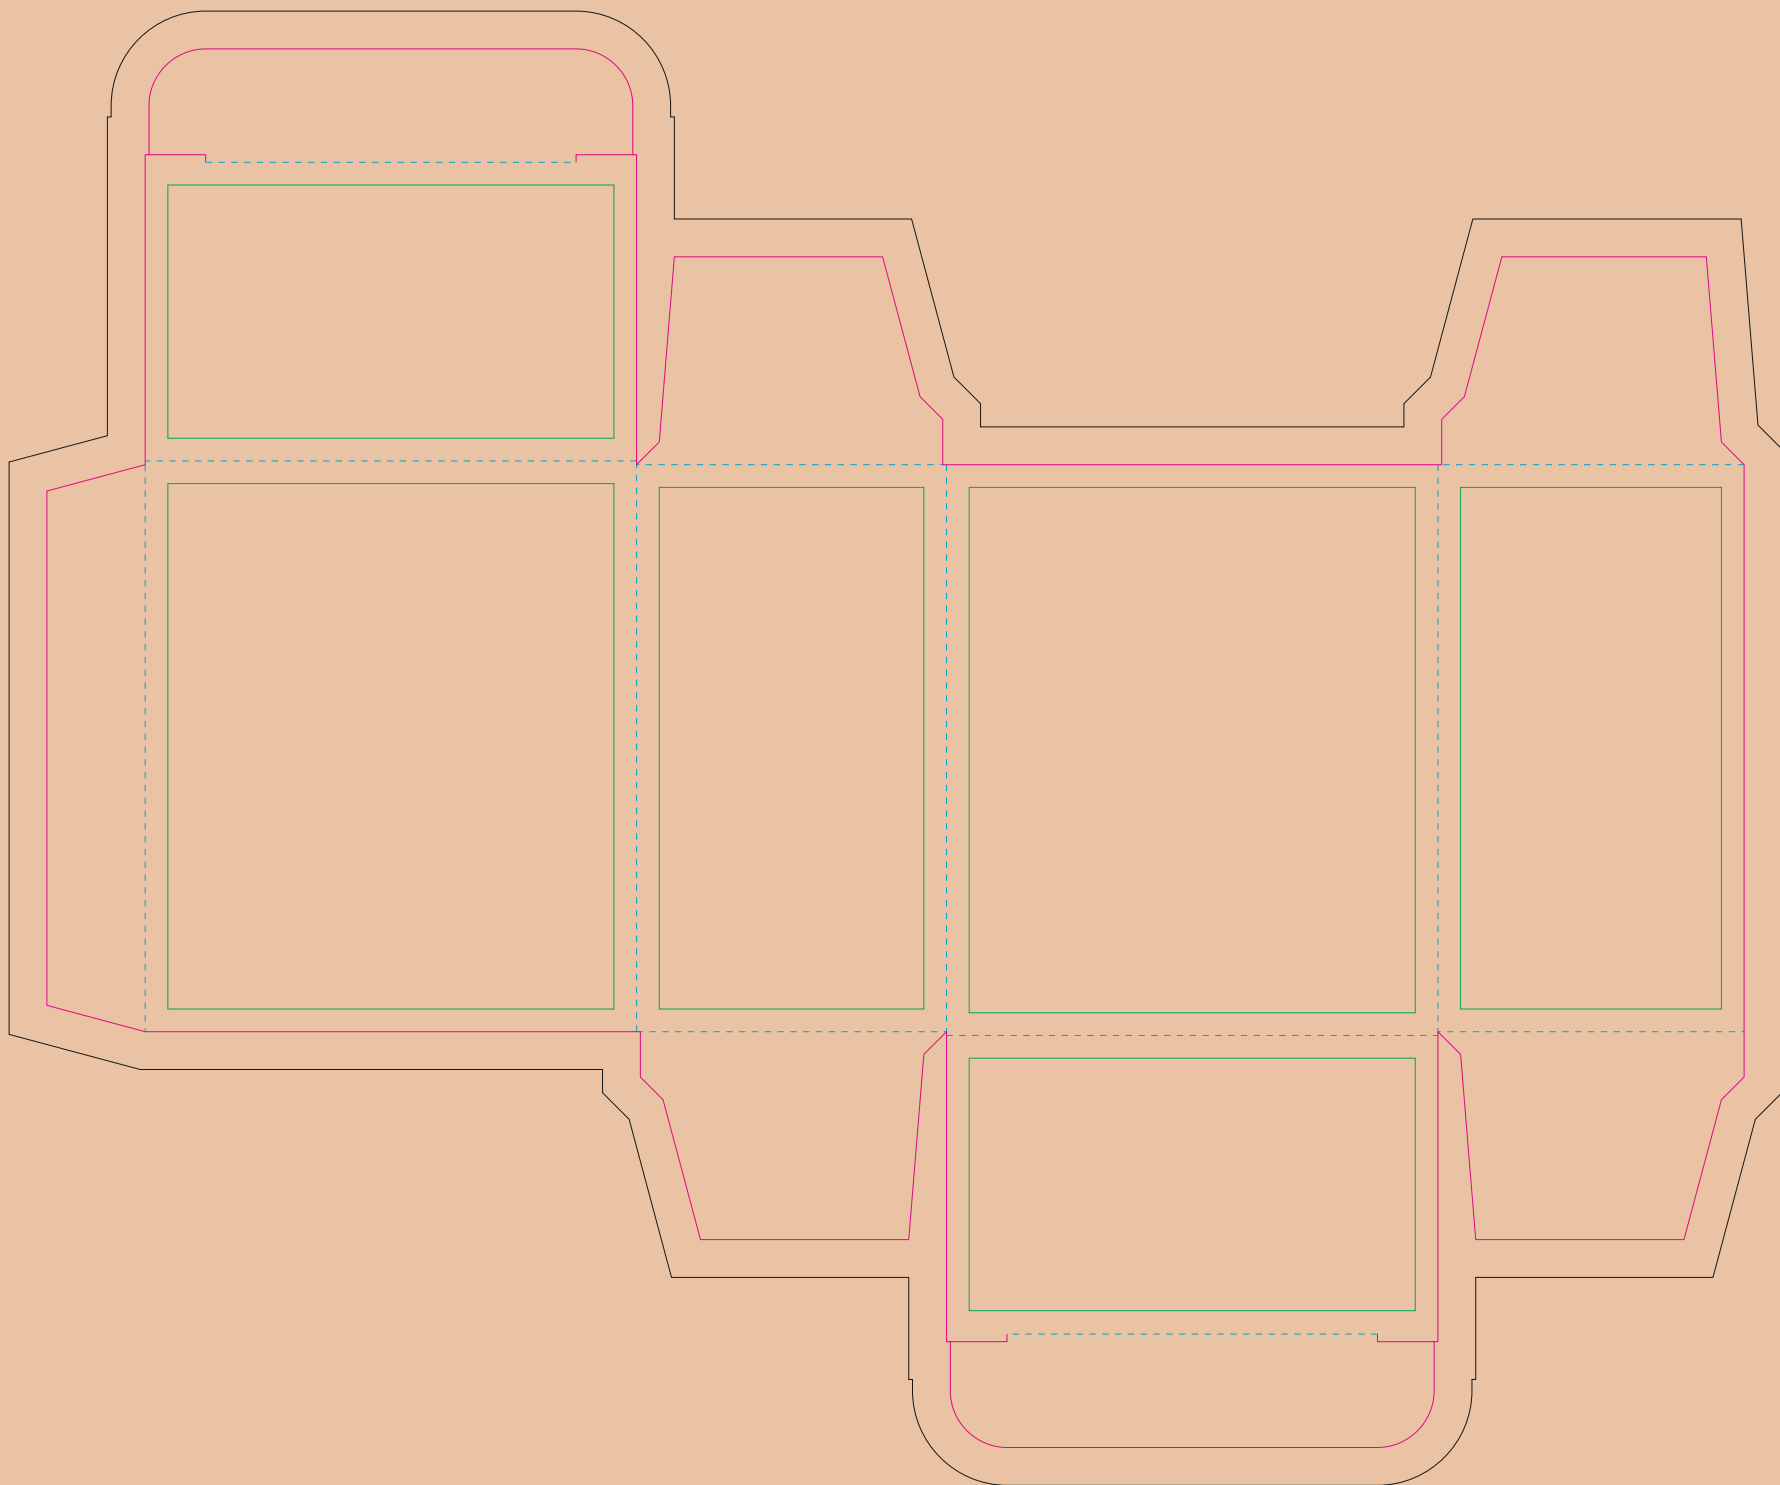

Kraft Paperboard box

- Margin
- Edge of product
- Bleed limit 5-5 mm (background must fill it)
- - - - - Fold line

resolution: min. 300DPI
colours: CMYK
formats: TIFF, PDF, EPS, AI, CDR

The green line indicates the area all non-background object - texts, logos, etc.
The pink outline the maximum size of graphic visible on the product.
The black line indicates the size of the required graphics including bleed.