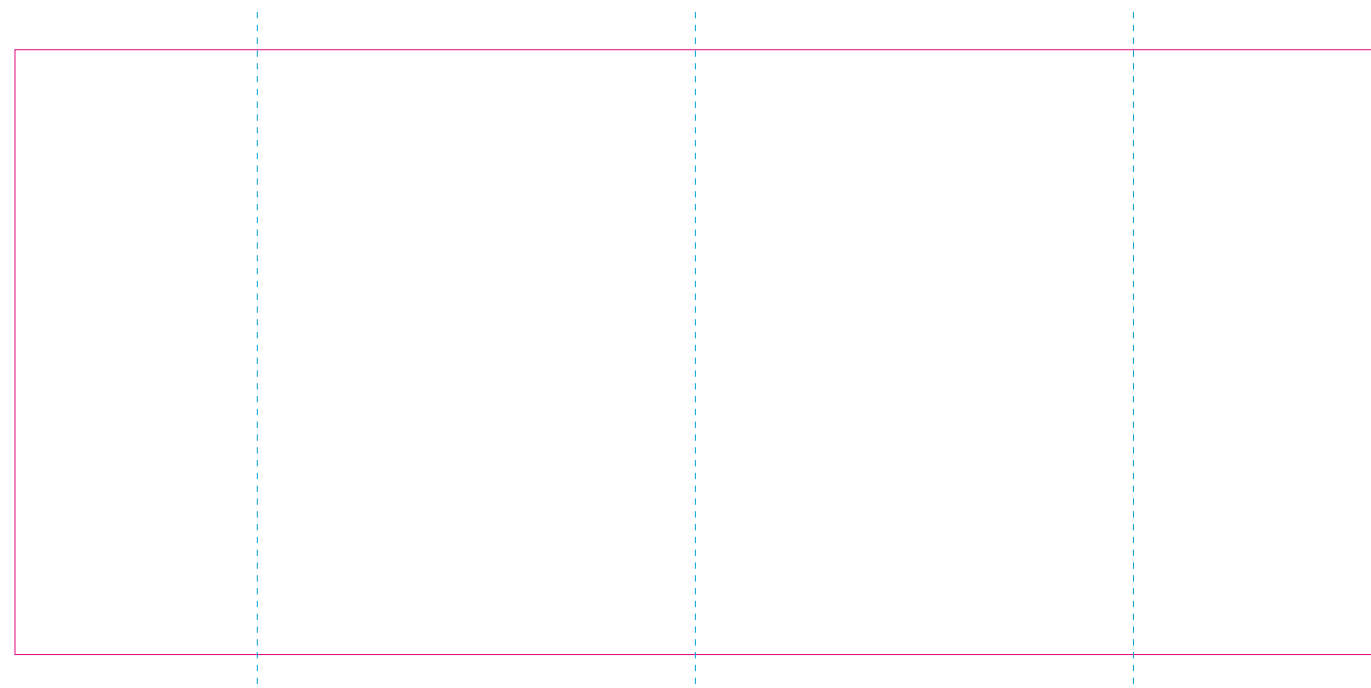

C

ORIGINAL ARTWORK
(UNWARPED)

CURVED ARTWORK
(HORIZONTAL SCALE)

— Edge of graphics
- - - centerlines

resolution: min. 300 DPI
colours: CMYK
formats: TIFF, PDF, EPS, AI, CDR

The pink outline the maximum size of graphic visible on the product.
The blue dash line indicates the center line of the left, right and middle side of object.