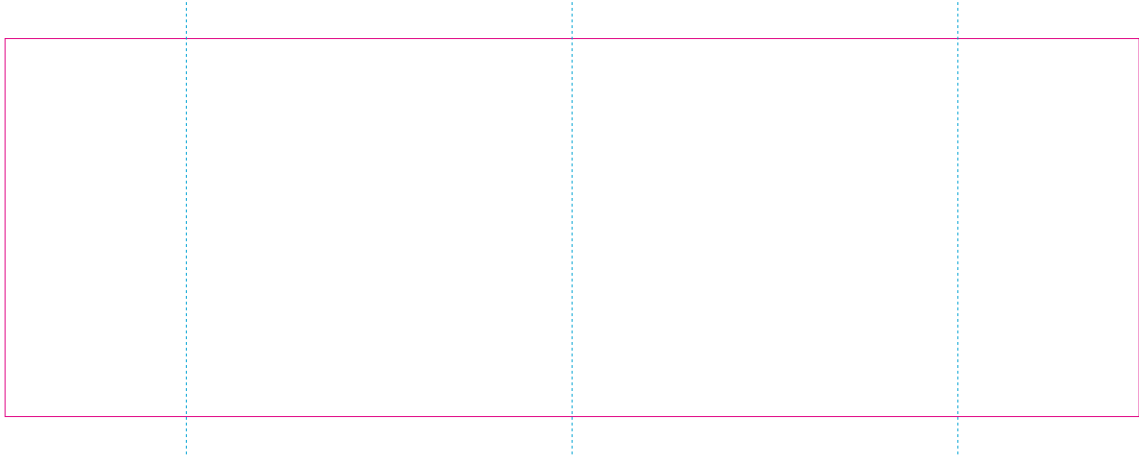

RS

—— Edge of graphics

----- centerlines

resolution: min. 300 DPI

colours: CMYK

formats: TIFF, PDF, EPS, AI, CDR

The pink outline the maximum size of graphic visible on the product.

The blue dash line indicates the center line of the left, right and middle side of object.