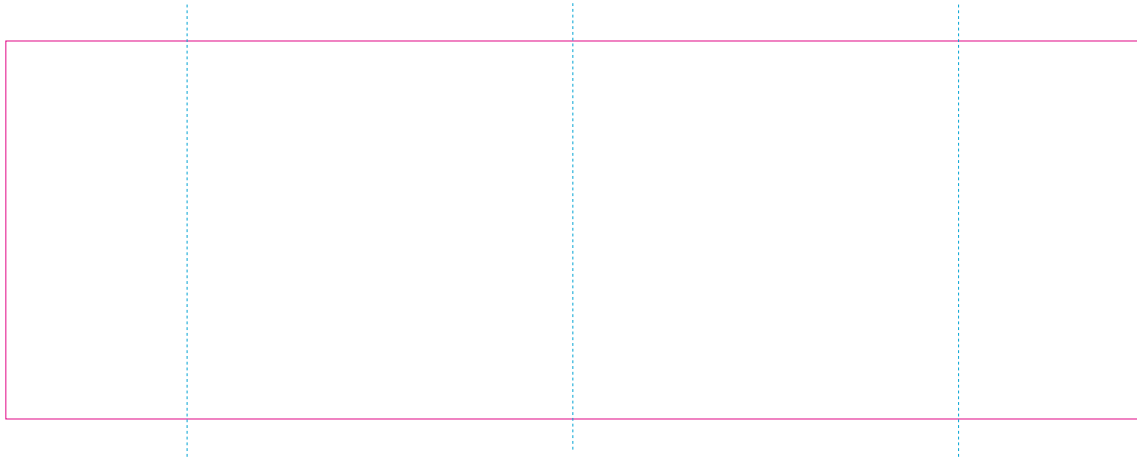

# RS

— Edge of graphics

- - - centerlines

resolution: min. 300 DPI

colours: CMYK

formats: TIFF, PDF, EPS, AI, CDR

The pink outline the maximum size of graphic visible on the product.

The blue dash line indicates the center line of the left, right and middle side of object.