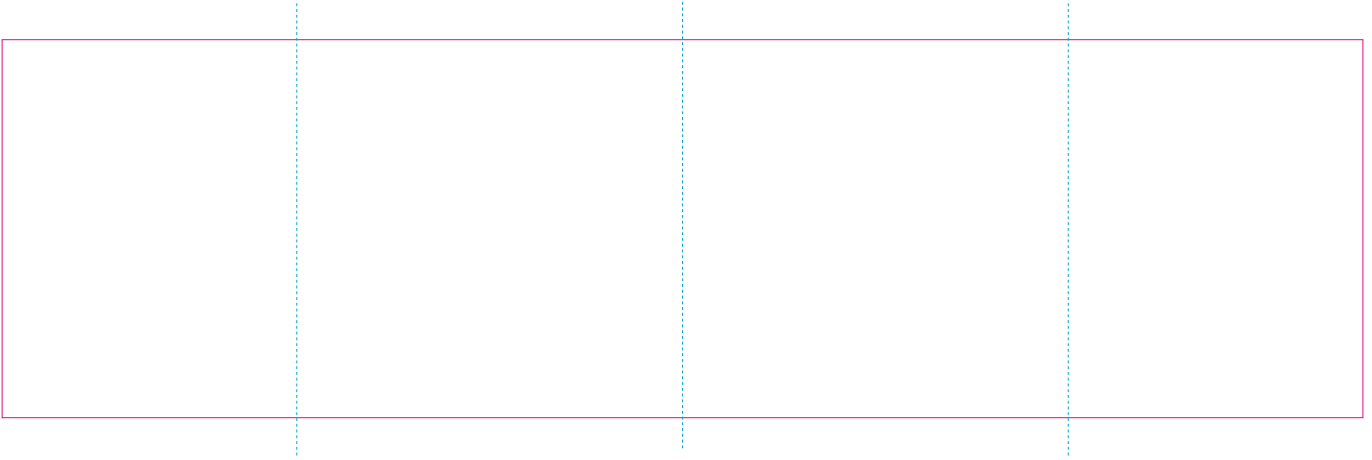

RUV

—— Edge of graphics

----- centerlines

resolution: min. 300 DPI

colours: CMYK

formats: TIFF, PDF, EPS, AI, CDR

The pink outline the maximum size of graphic visible on the product.

The blue dash line indicates the center line of the left, right and middle side of object.