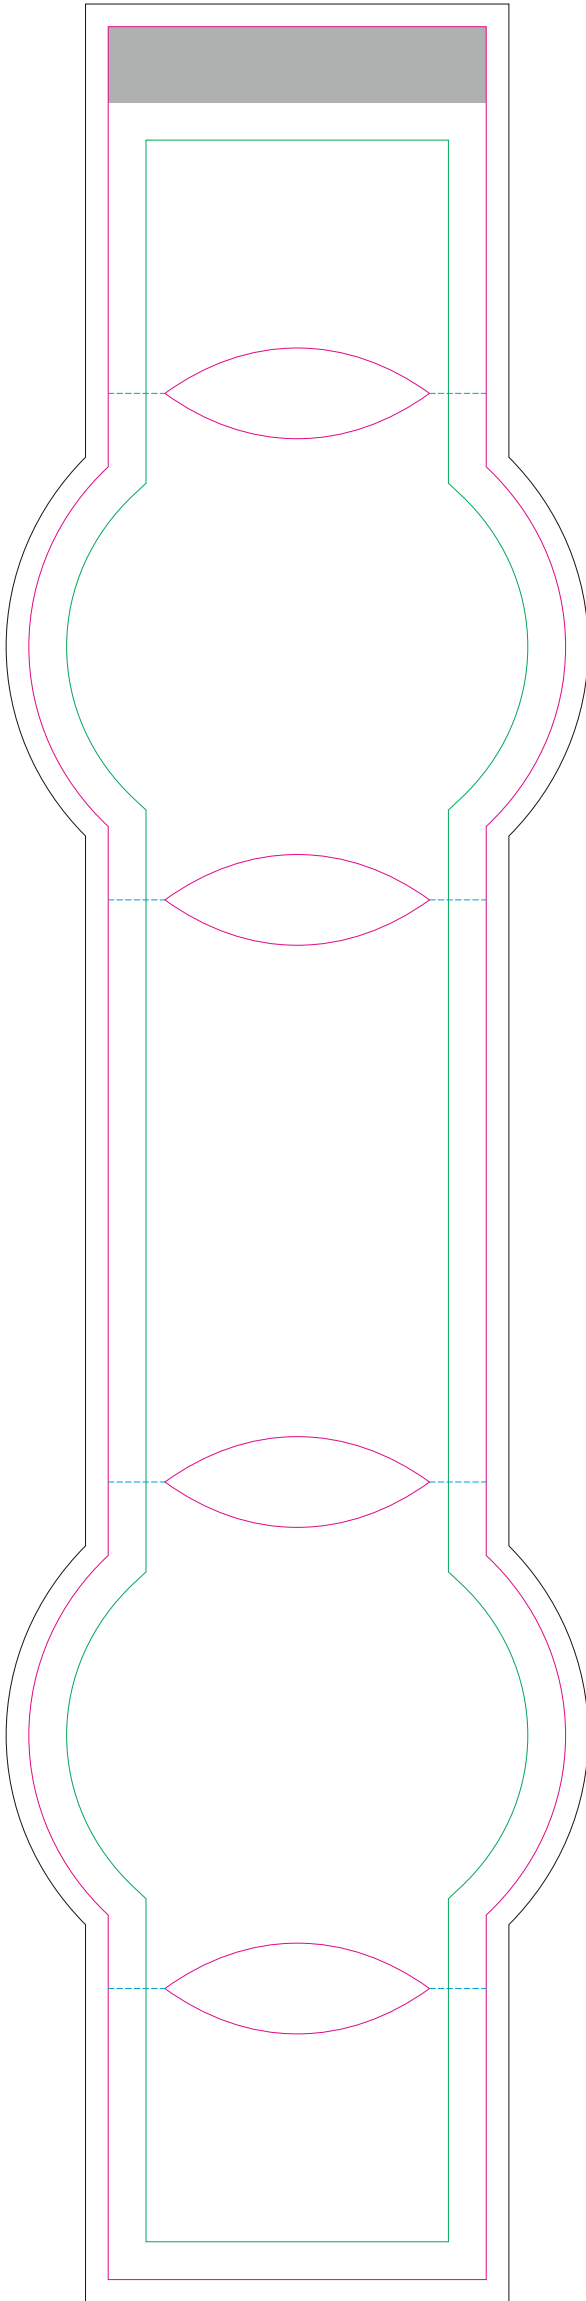

PAPER RING

TOP

FRONT

BOTTOM

- Margin
- Edge of product
- Bleed limit 3-3 mm (background must fill it)
- - - - - Fold line

resolution: min. 300 DPI
colours: CMYK
formats: TIFF, PDF, EPS, AI, CDR

The green line indicates the area all non-background object-texts, logos, etc.
The pink outline the maximum size of graphic visible on the product.
The black line indicates the size of the required graphics including bleed.
The blue line indicates the folding.