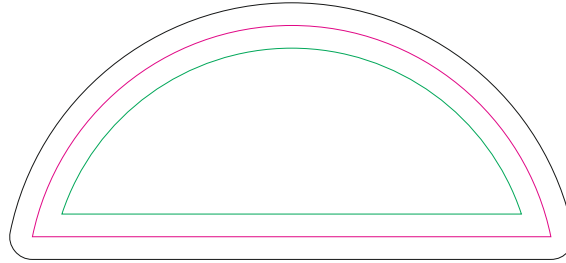

# UV

- Margin
- Edge of product
- Bleed limit 3-3 mm (background must fill it)

resolution: min. 300 DPI

colours: CMYK

formats: TIFF, PDF, EPS, AI, CDR

The green line indicates the area all non-background object-texts, logos, etc.  
The pink outline the maximum size of graphic visible on the product.  
The black line indicates the size of the required graphics including bleed.