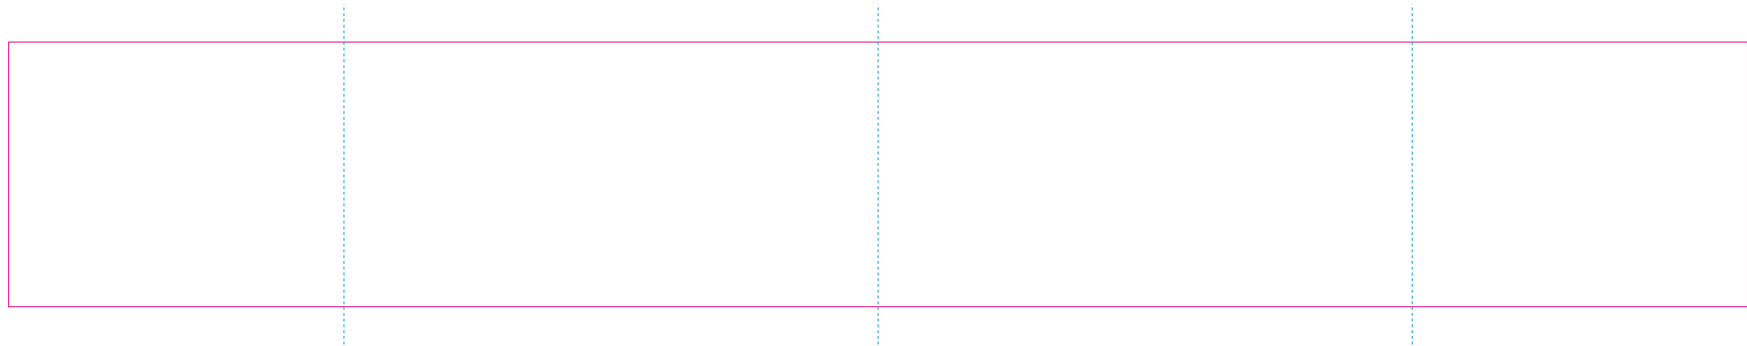

ER 2

— Edge of graphics

- - - centerlines

resolution: min. 300 DPI

colours: CMYK

formats: TIFF, PDF, EPS, AI, CDR

The pink outline the maximum size of graphic visible on the product.

The blue dash line indicates the center line of the left, right and middle side of object.