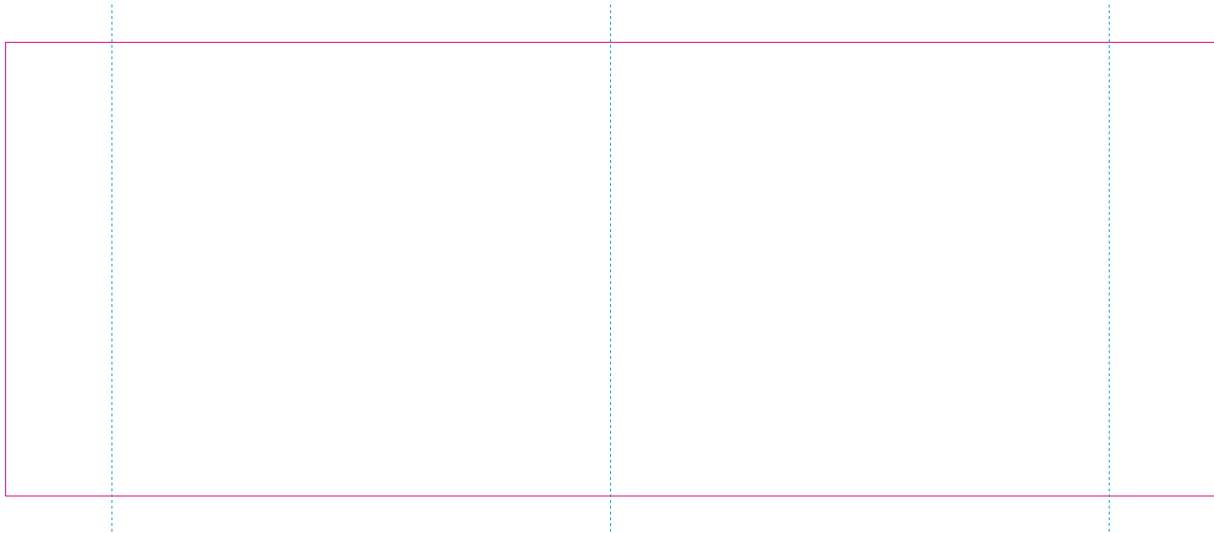

# RS

——— Edge of graphics

- - - - - centerlines

resolution: min. 300 DPI

colours: CMYK

formats: TIFF, PDF, EPS, AI, CDR

The pink outline the maximum size of graphic visible on the product.

The blue dash line indicates the center line of the left, right and middle side of object.