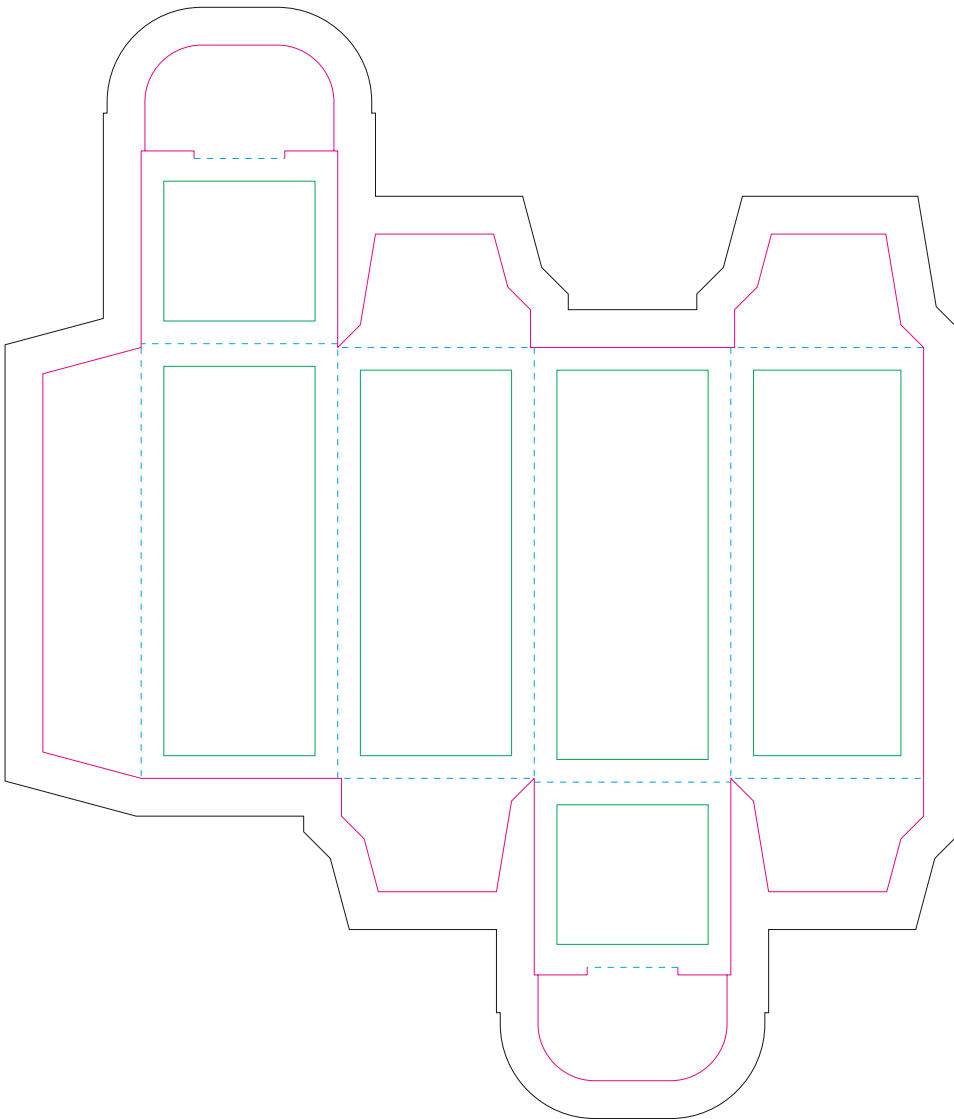

# Paperboard box

- Margin
- Edge of product
- Bleed limit 5-5 mm (background must fill it)
- - - - - Fold line

resolution: min. 300DPI

colours: CMYK

formats: TIFF, PDF, EPS, AI, CDR

The green line indicates the area all non-background object - texts, logos, etc.

The pink outline the maximum size of graphic visible on the product.

The black line indicates the size of the required graphics including bleed.