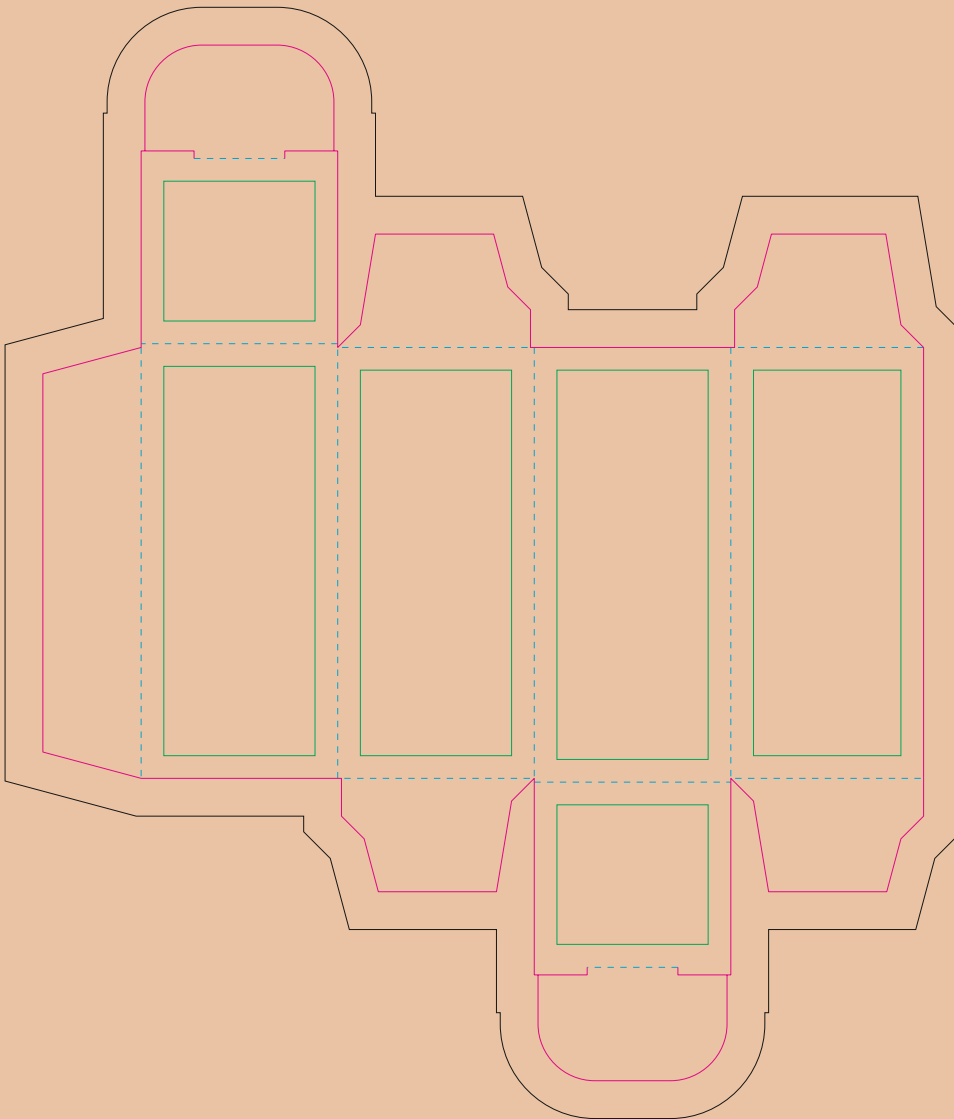

# Kraft Paperboard box

- Margin
- Edge of product
- Bleed limit 5-5 mm (background must fill it)
- - - - - Fold line

resolution: min. 300DPI

colours: CMYK

formats: TIFF, PDF, EPS, AI, CDR

The green line indicates the area all non-background object - texts, logos, etc.

The pink outline the maximum size of graphic visible on the product.

The black line indicates the size of the required graphics including bleed.