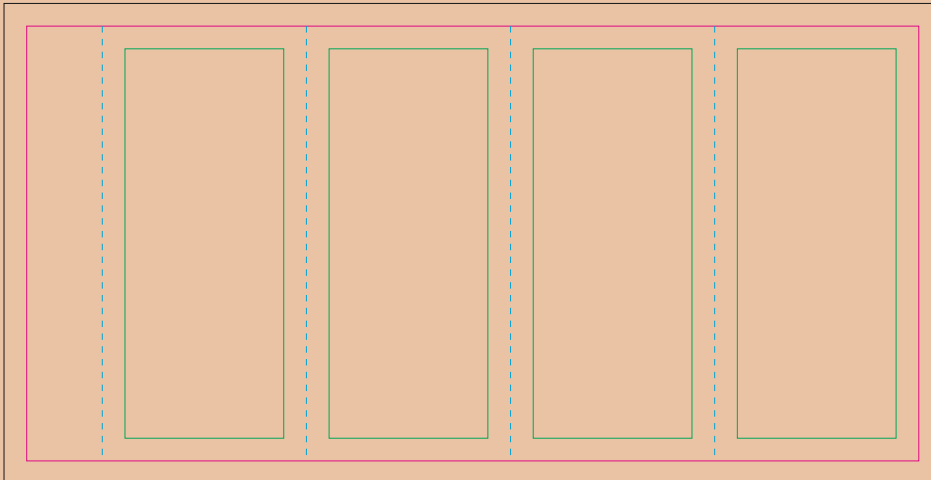

Kraft paper sleeve

The size of the paper sleeve is for reference only as product packaging size may vary.

BACK

FRONT

——— Margin

——— Edge of product

——— Bleed limit 3-3 mm (background must fill it)

----- Fold line

resolution: min. 300DPI

colours: CMYK

formats: TIFF, PDF, EPS, AI, CDR

The green line indicates the area all non-background object - texts, logos, etc.

The pink outline the maximum size of graphic visible on the product.

The black line indicates the size of the required graphics including bleed.