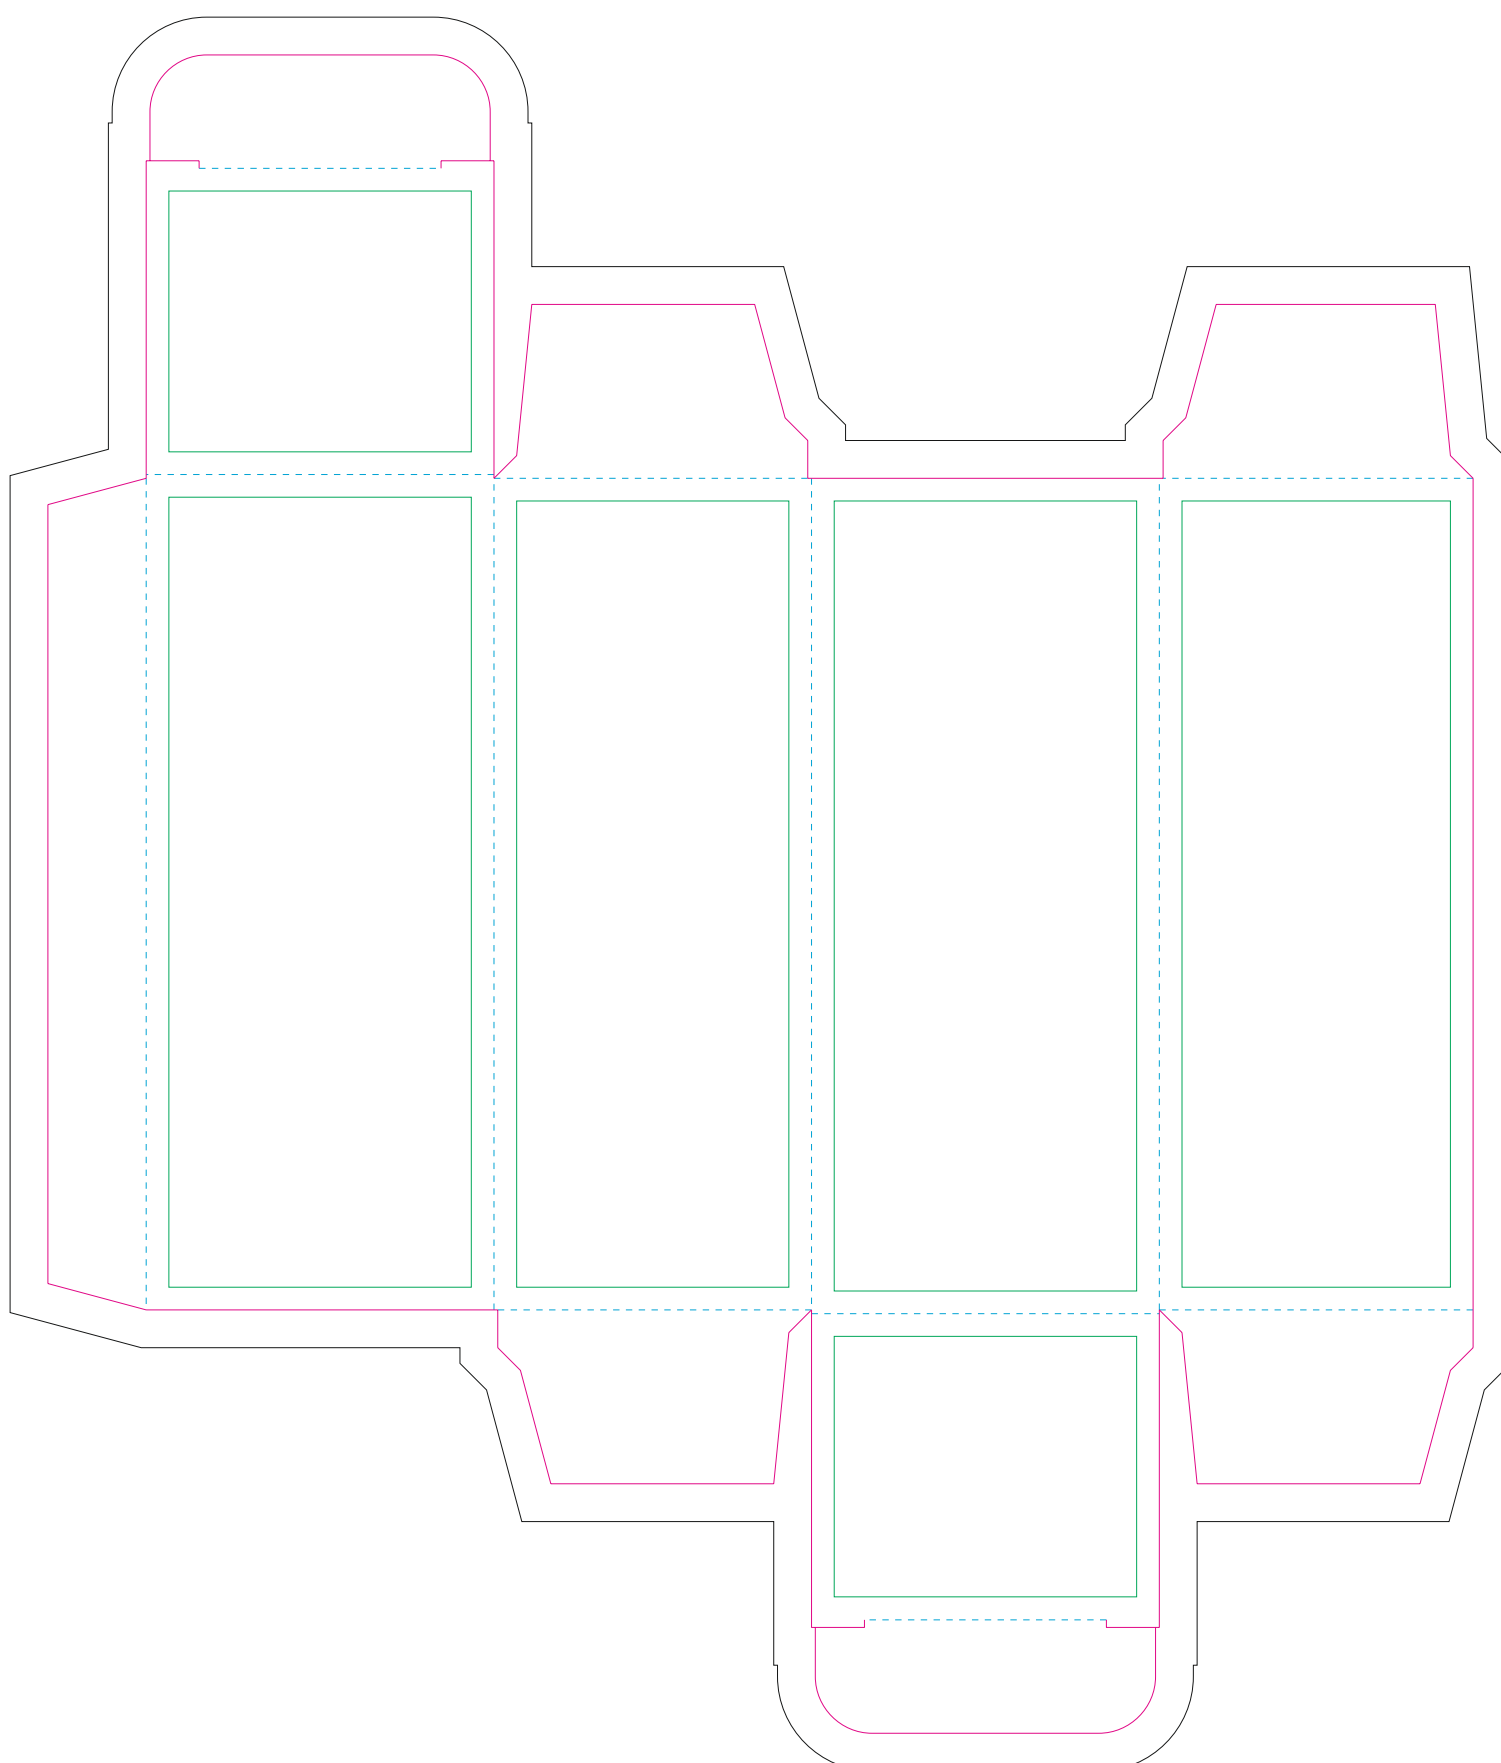

Paperboard box

- Margin
- Edge of product
- Bleed limit 5-5 mm (background must fill it)
- - - - - Fold line

resolution: min. 300 DPI
colours: CMYK
formats: TIFF, PDF, EPS, AI, CDR

The green line indicates the area all non-background object-texts, logos, etc.
The pink outline the maximum size of graphic visible on the product.
The black line indicates the size of the required graphics including bleed.
The blue line indicates the folding.