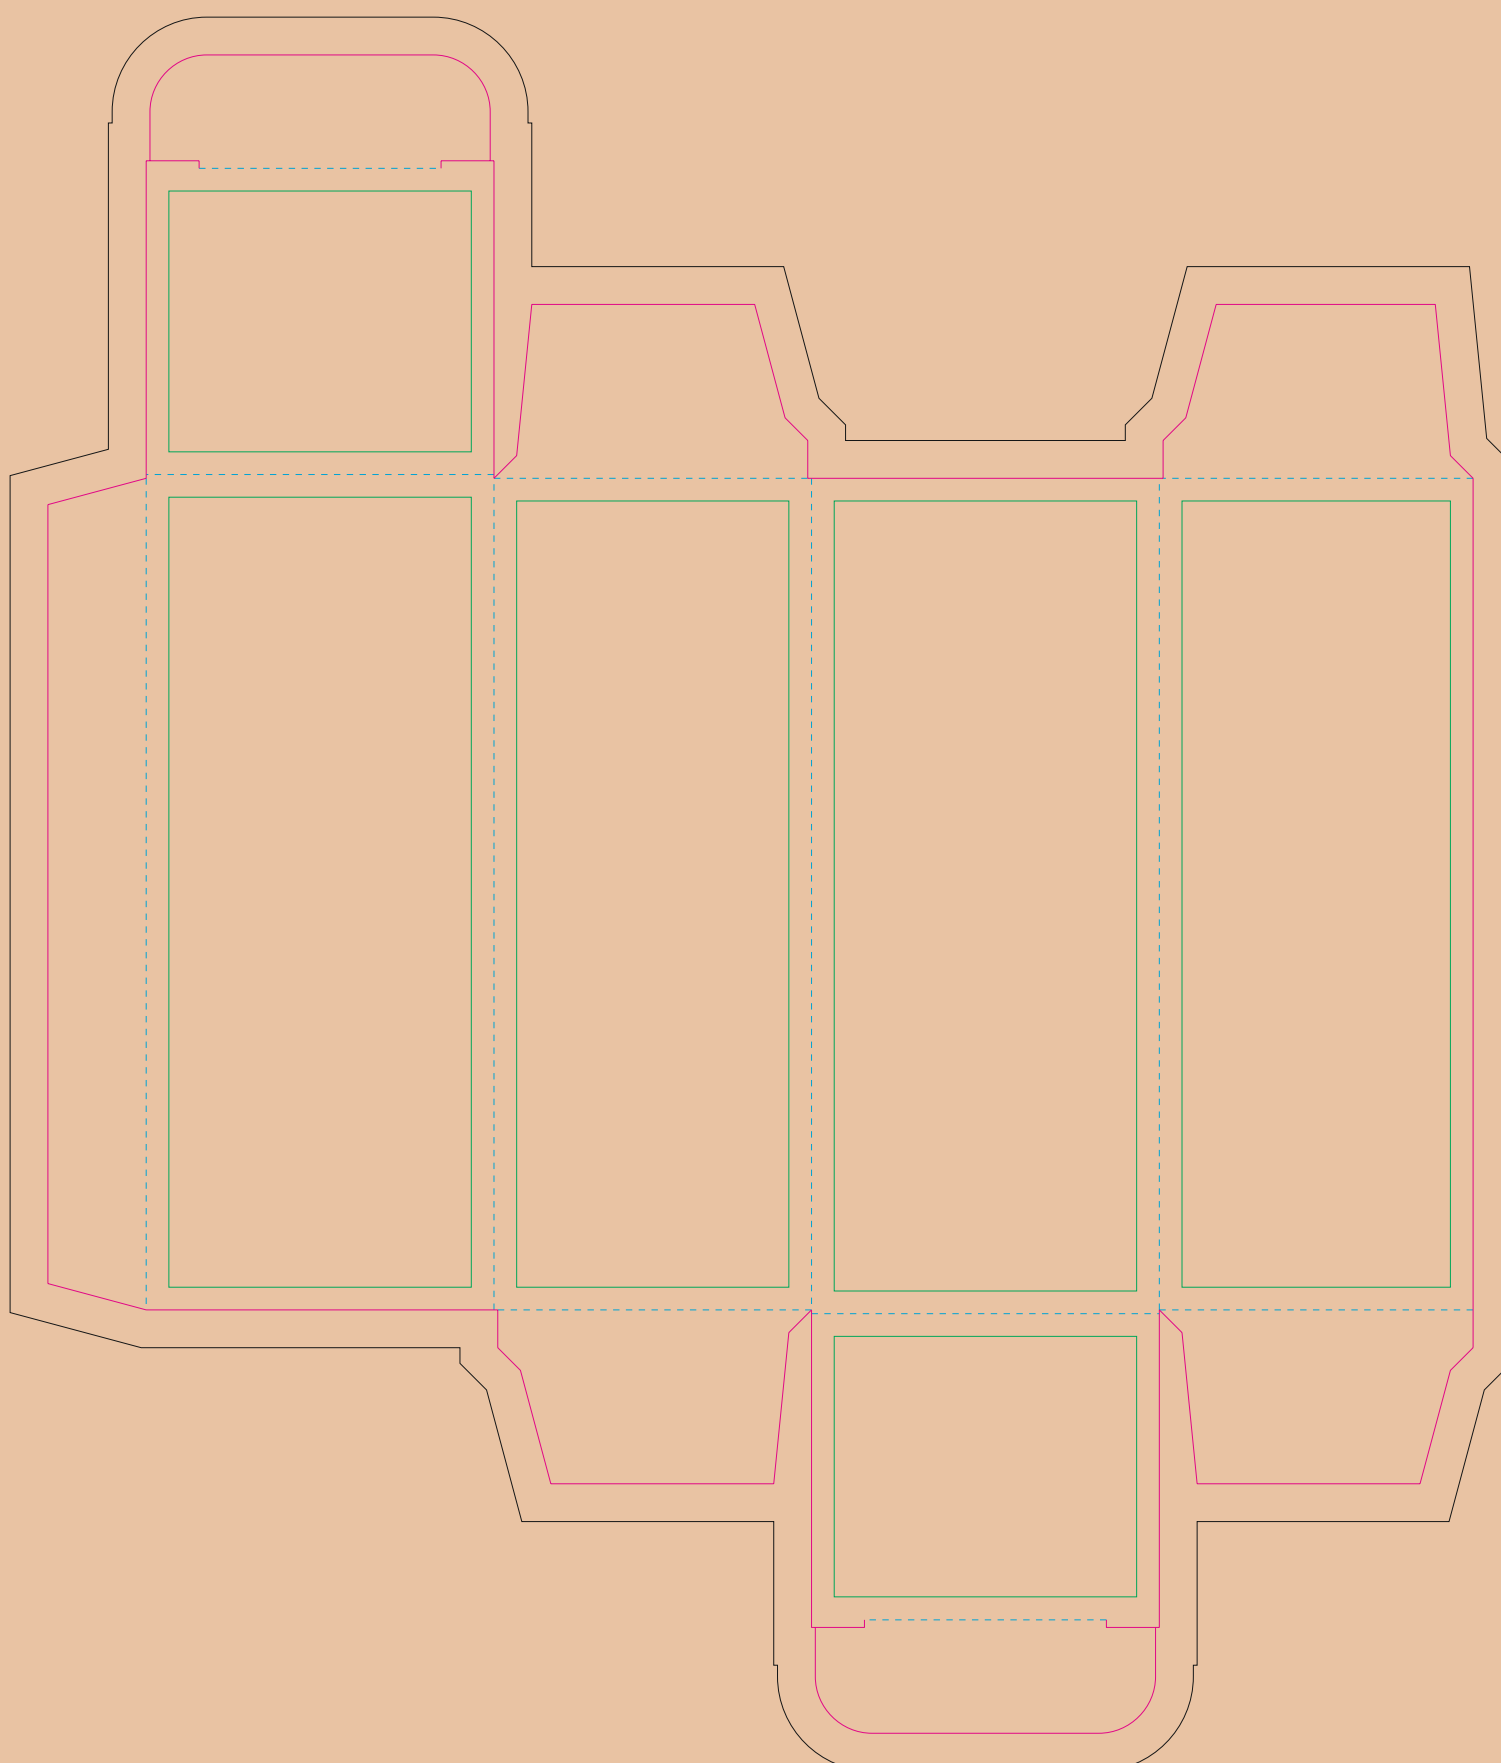

# Kraft Paperboard box

- Margin
- Edge of product
- Bleed limit 5-5 mm (background must fill it)
- - - - - Fold line

resolution: min. 300 DPI  
colours: CMYK  
formats: TIFF, PDF, EPS, AI, CDR

The green line indicates the area all non-background object-texts, logos, etc.  
The pink outline the maximum size of graphic visible on the product.  
The black line indicates the size of the required graphics including bleed.  
The blue line indicates the folding.