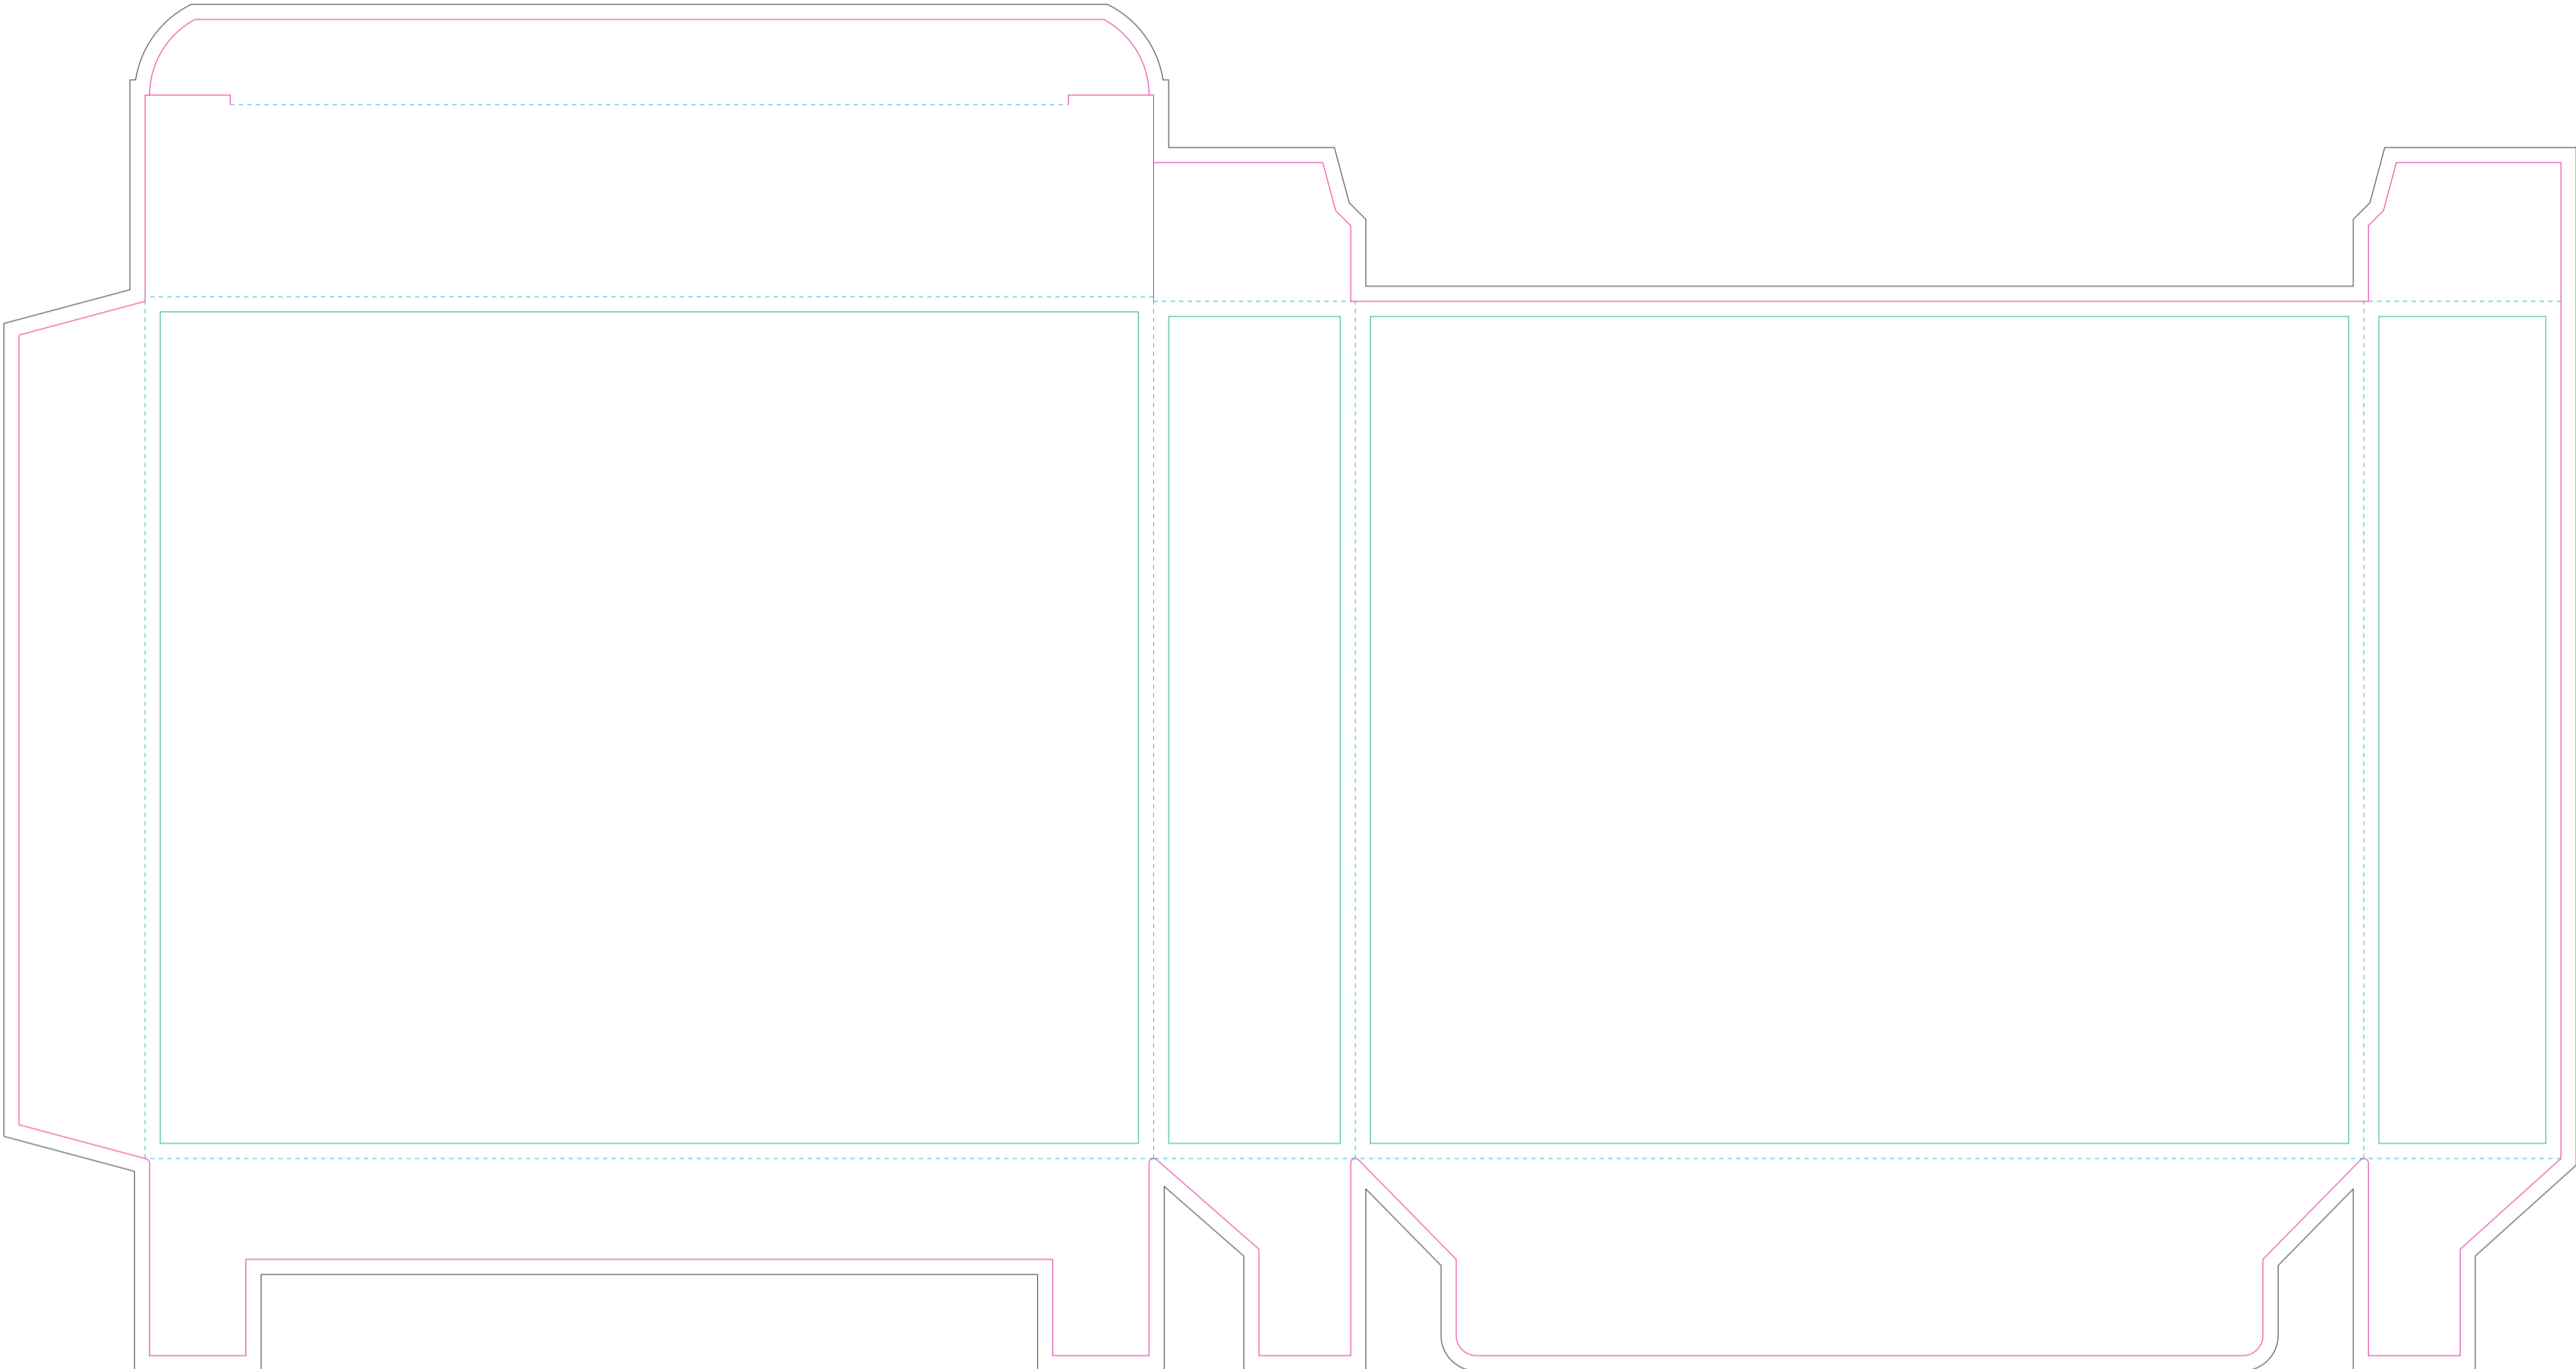

Paperboard box

- Margin
- Edge of product
- Bleed limit 3-3 mm (background must fill it)
- Fold line

resolution: min. 300DPI
colours: CMYK
formats: TIFF, PDF, EPS, AI, CDR

The green line indicates the area all non-background object - texts, logos, etc.
The pink outline the maximum size of graphic visible on the product.
The black line indicates the size of the required graphics including bleed.