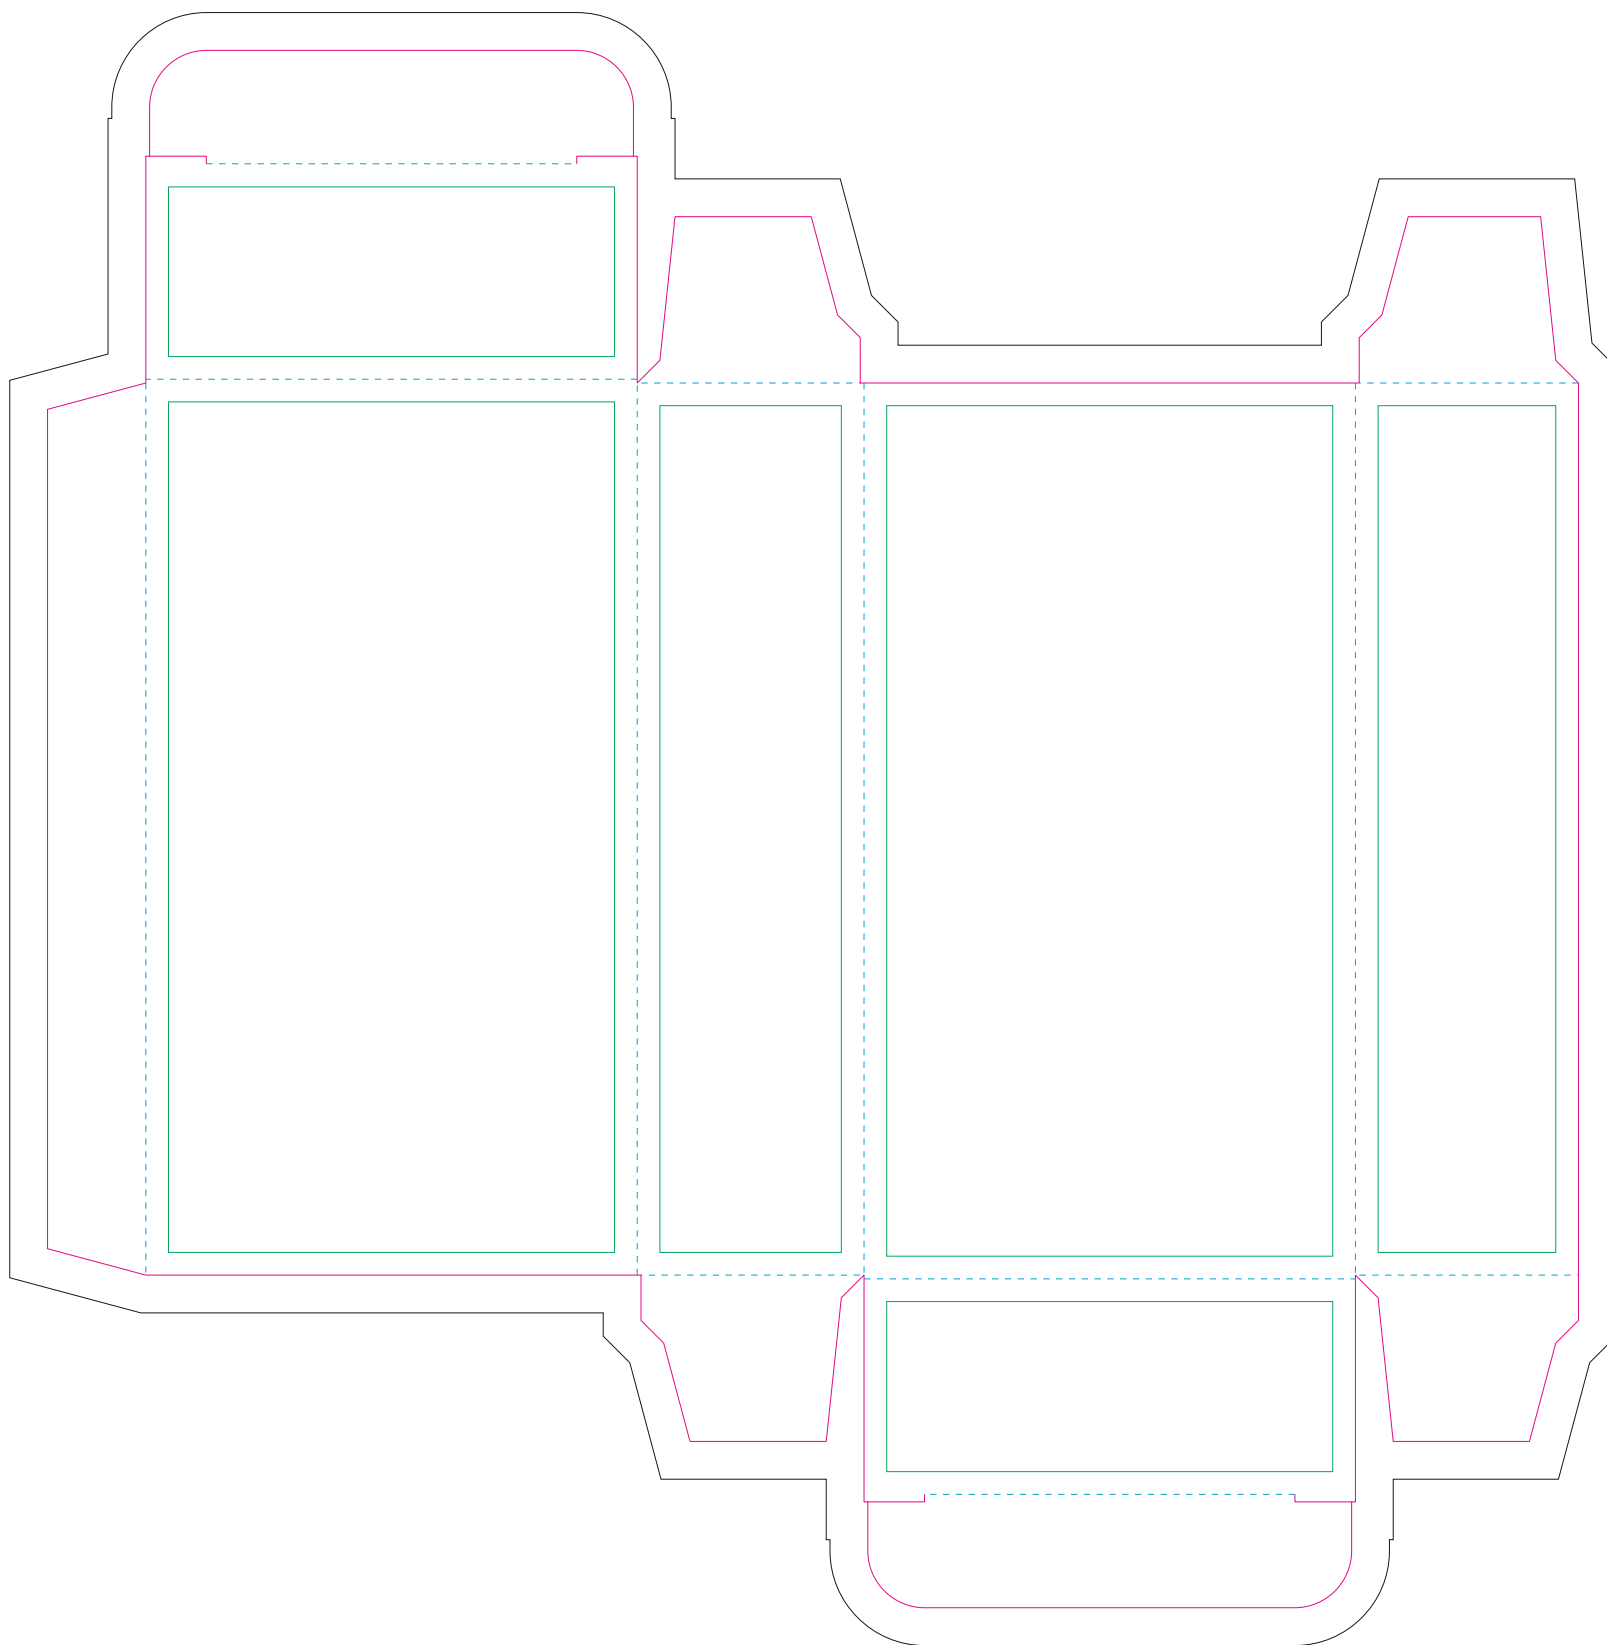

# Paperboard box

- Margin
- Edge of product
- Bleed limit 5-5 mm (background must fill it)
- - - - - Fold line

resolution: min. 300DPI  
colours: CMYK  
formats: TIFF, PDF, EPS, AI, CDR

The green line indicates the area all non-background object - texts, logos, etc.  
The pink outline the maximum size of graphic visible on the product.  
The black line indicates the size of the required graphics including bleed.