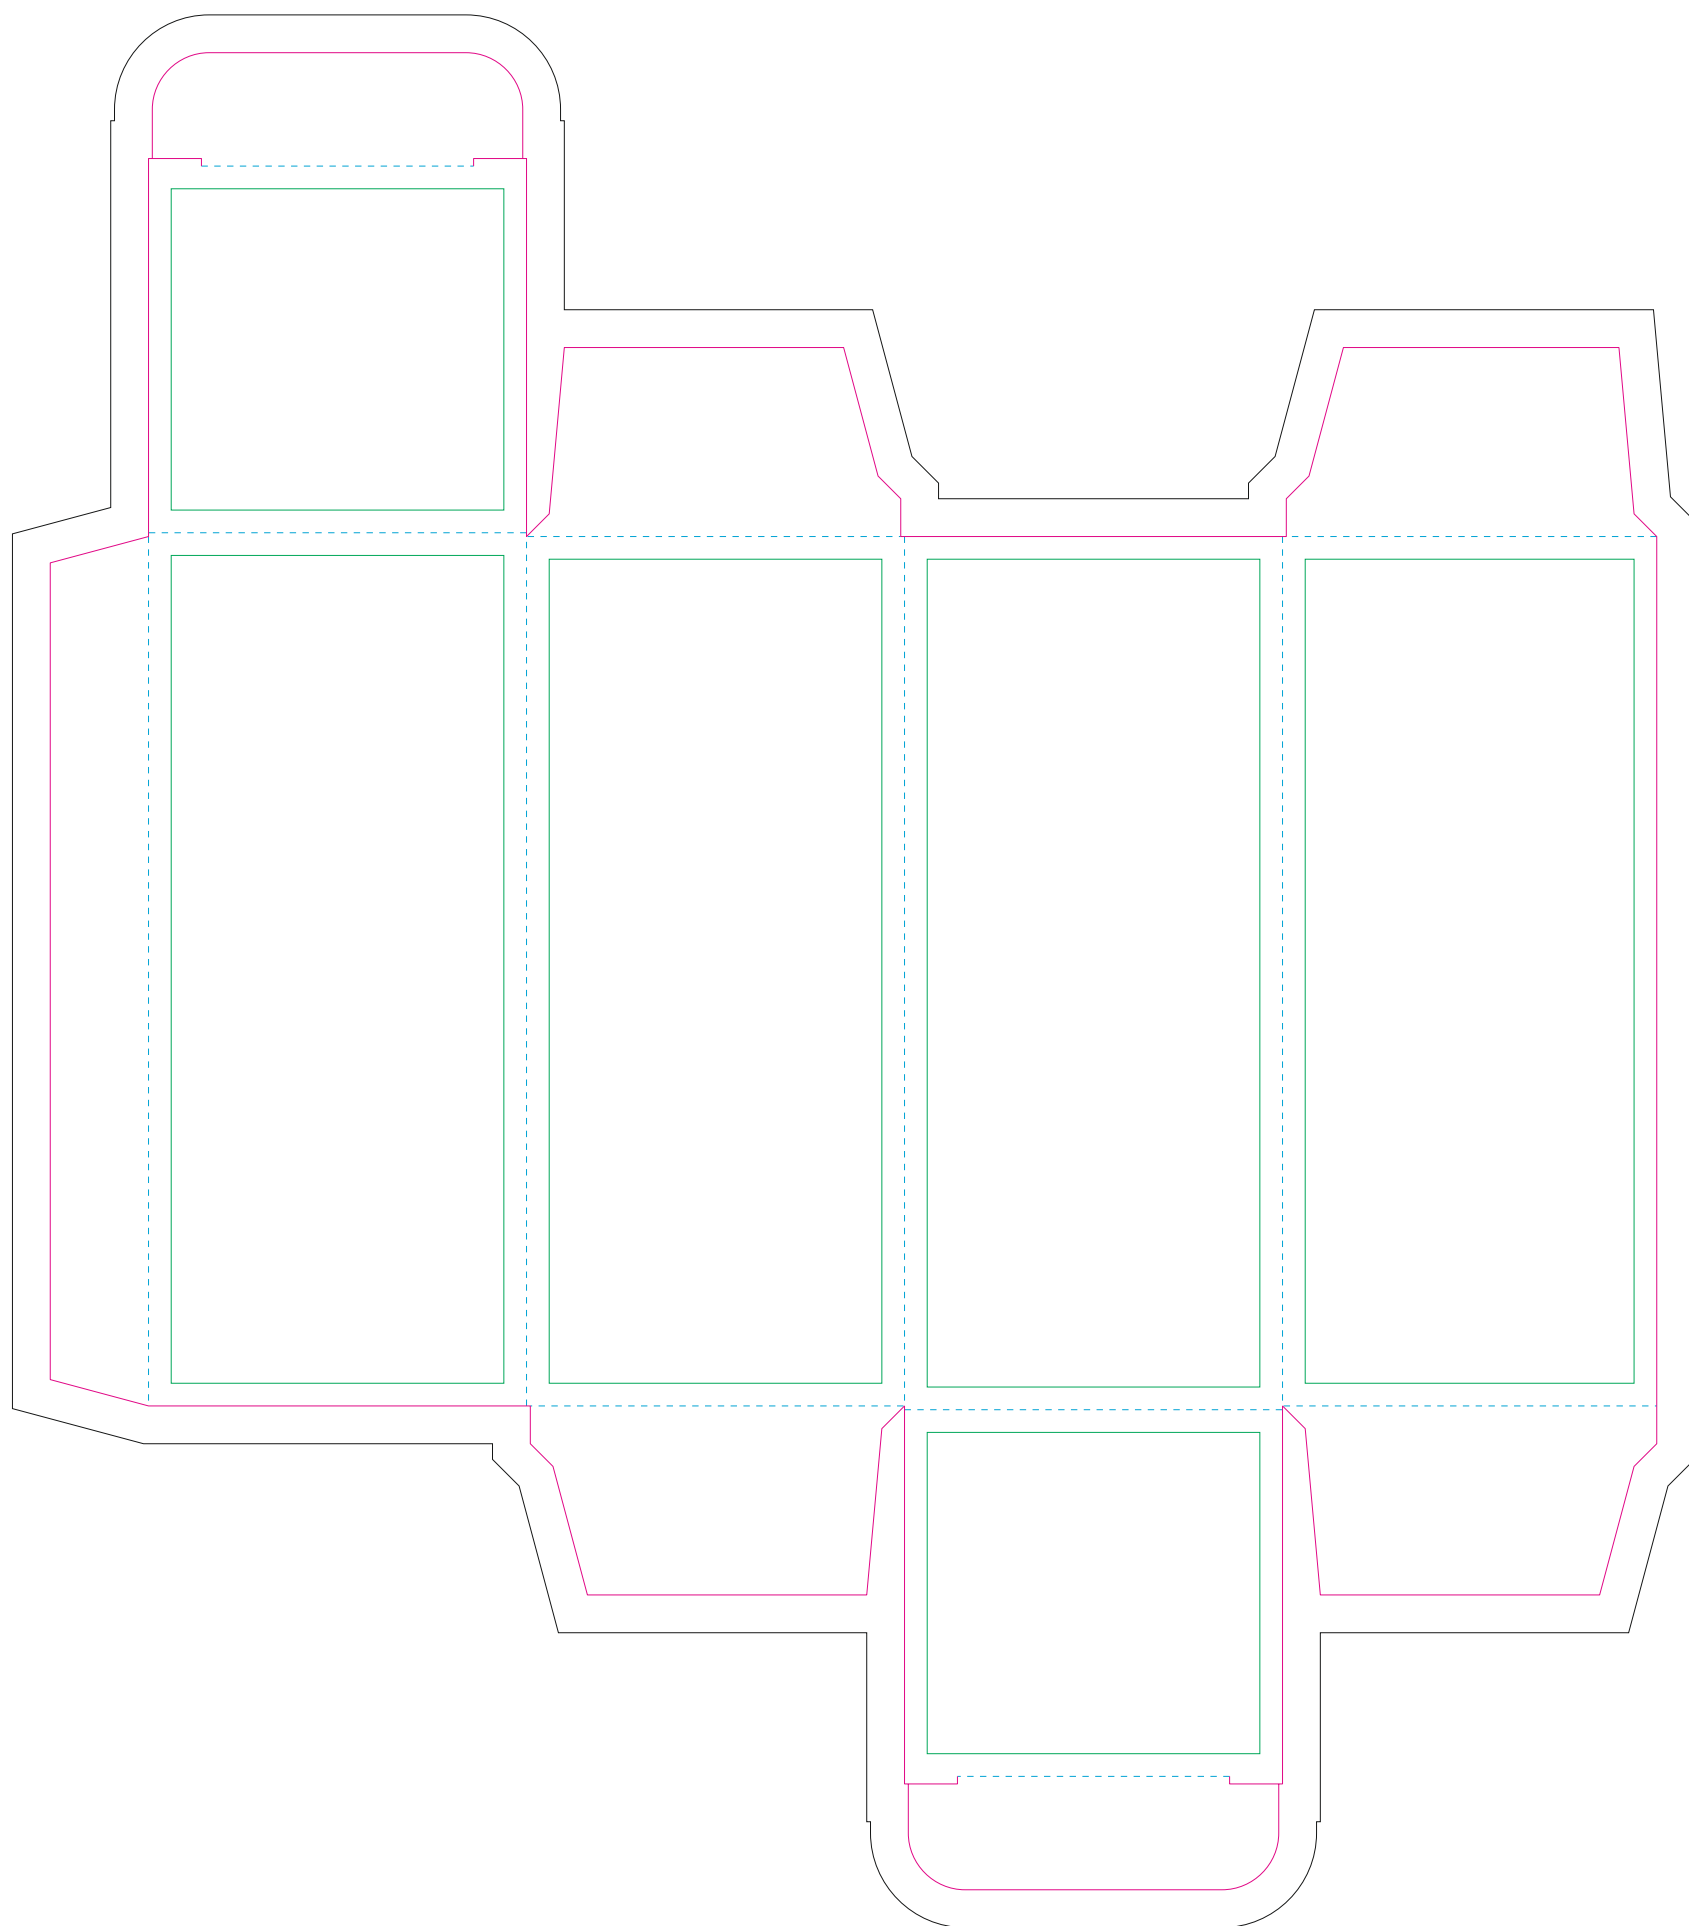

Paperboard box

- Margin
- Edge of product
- Bleed limit 5-5 mm (background must fill it)
- - - - - Fold line

resolution: min. 300DPI

colours: CMYK

formats: TIFF, PDF, EPS, AI, CDR

The green line indicates the area all non-background object - texts, logos, etc.

The pink outline the maximum size of graphic visible on the product.

The black line indicates the size of the required graphics including bleed.