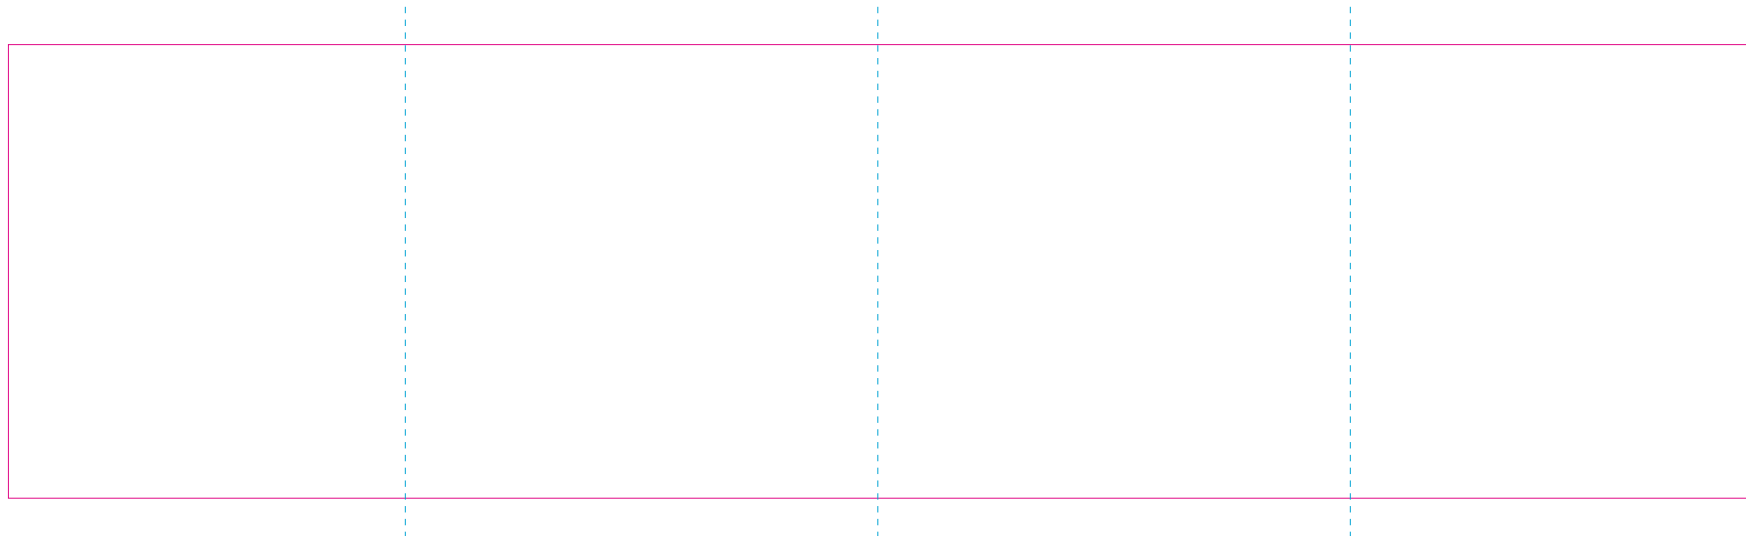

RUV

— Edge of graphics

- - - centerlines

file format: vector

colours: in one color

formats: PDF, EPS, AI, CDR

The pink outline the maximum size of graphic visible on the product.

The blue dash line indicates the center line of the left, right and middle side of object.